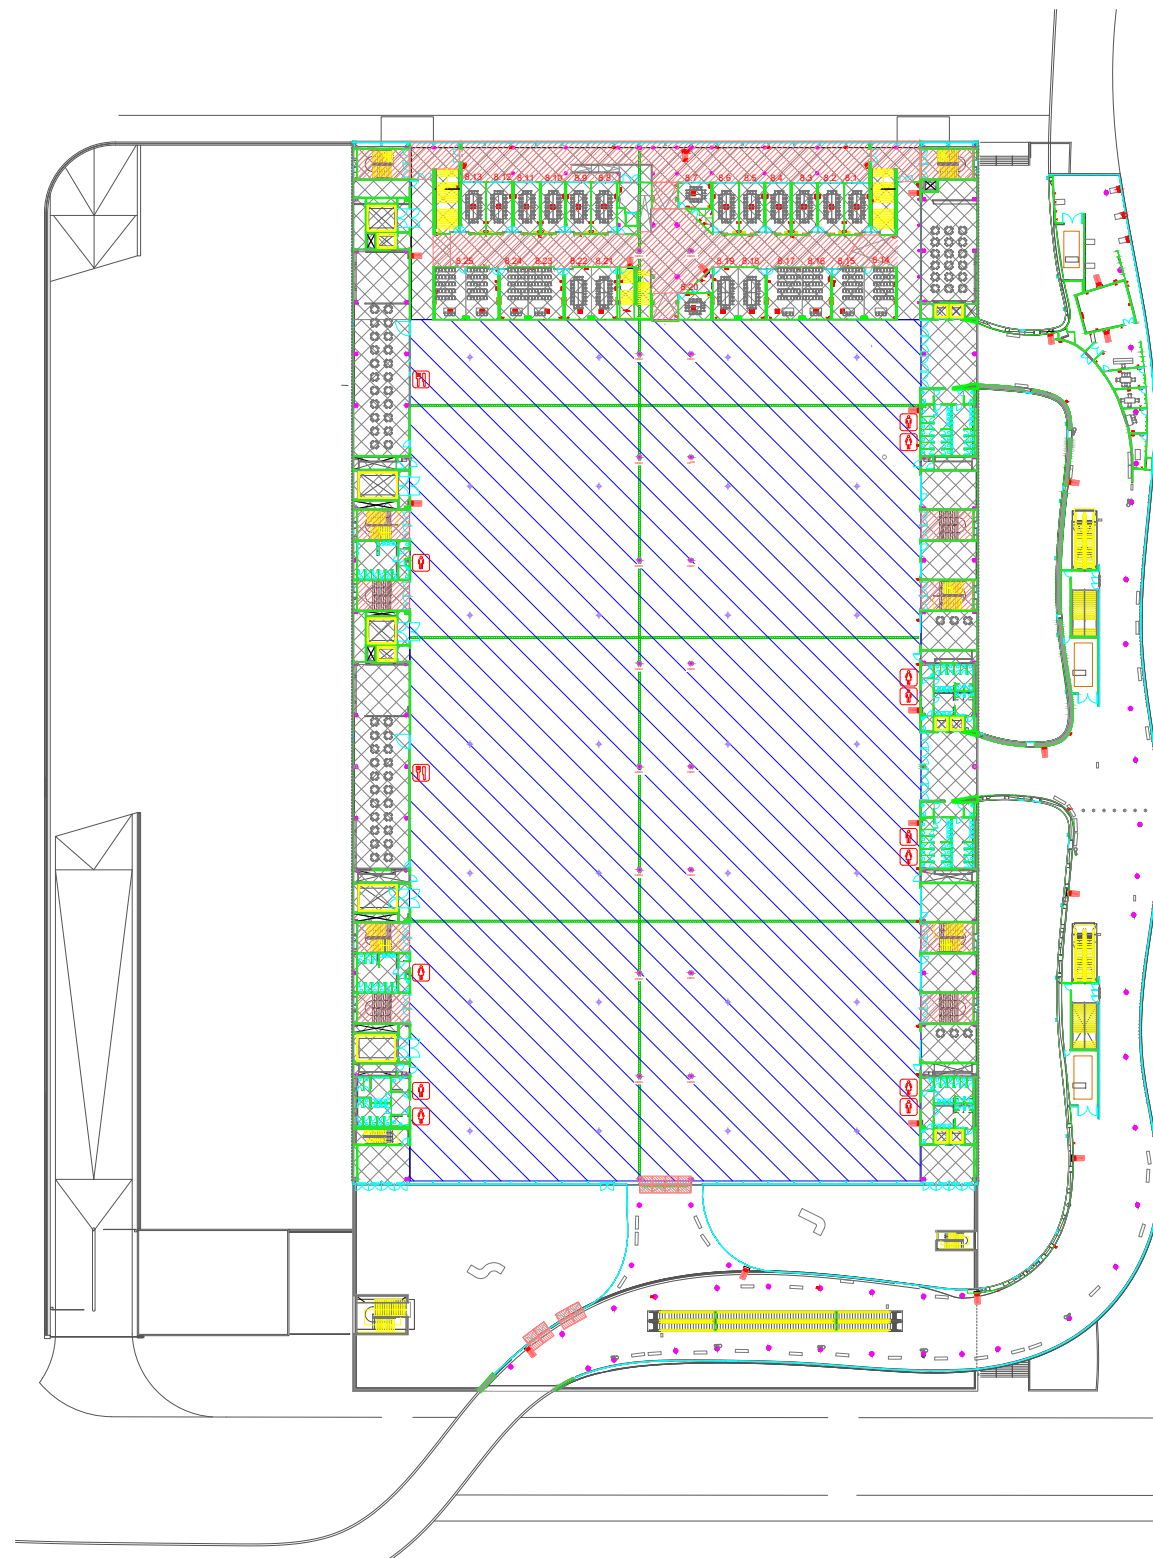

M2 H8.1. Pre rigging areas and Rigging restrictions

 Smoke curtain h = 8,00 m
(height under the curtain)

 Height O-ring = 8,00 m

 No Rigging zone

Hall 6
c/ de l'Alumini