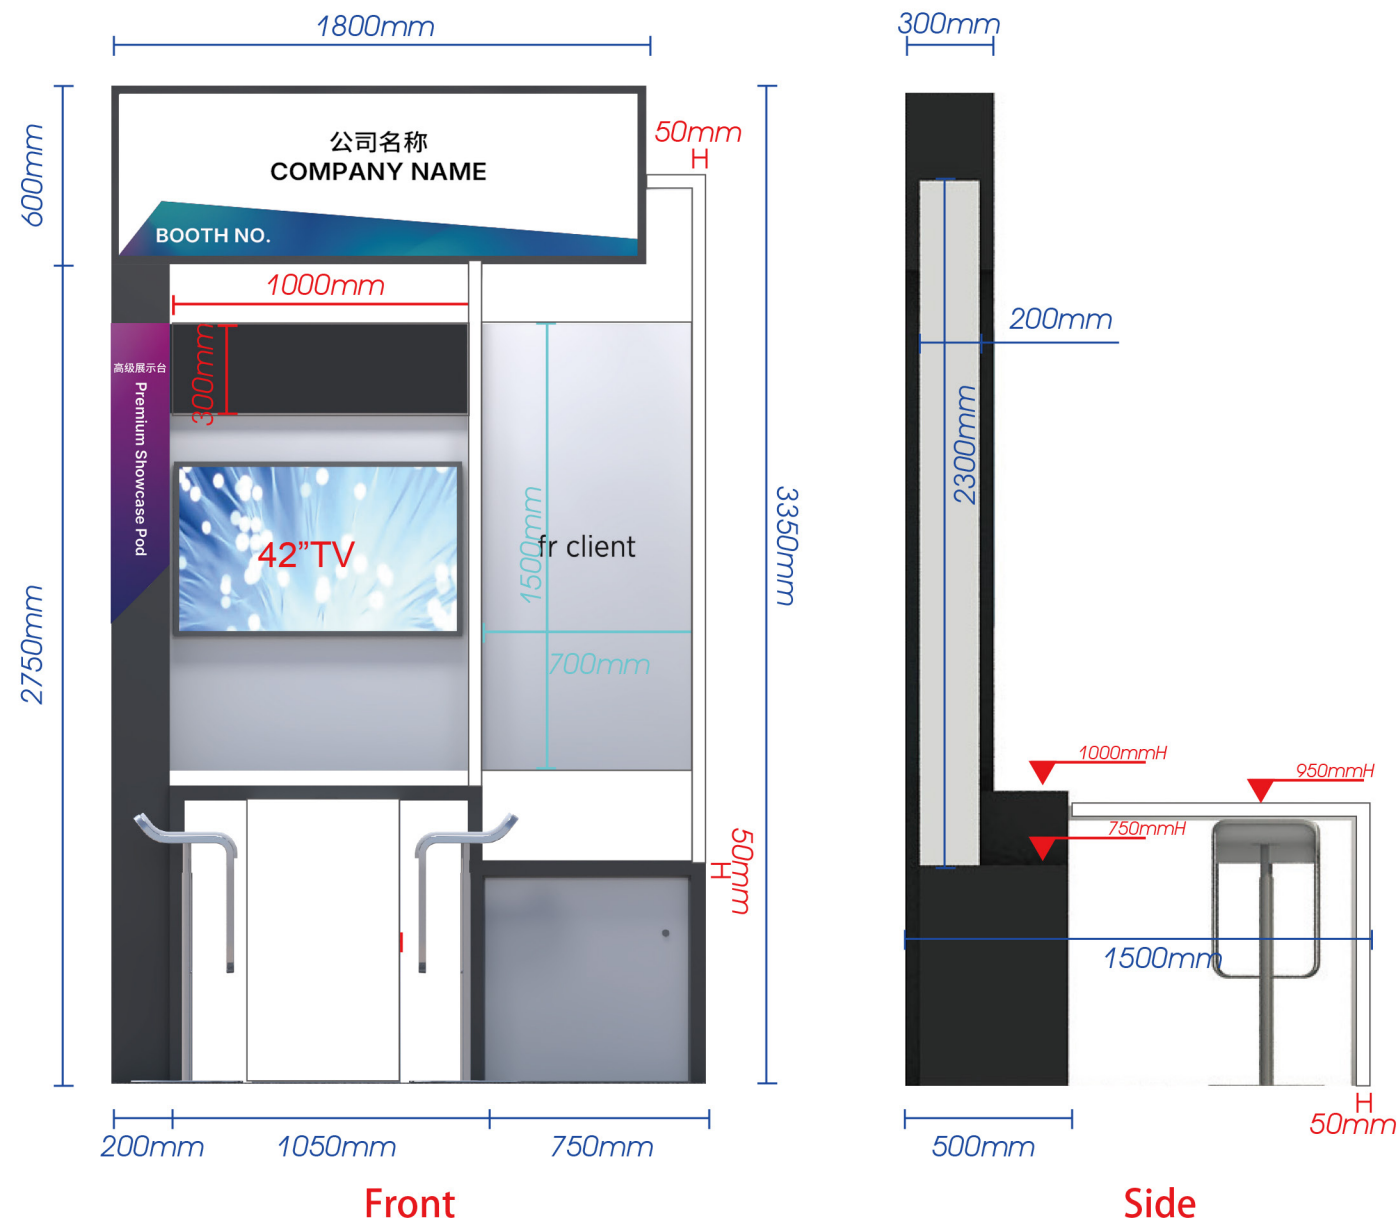

Showcase Pod

Front

2000mm
2000mm
Floorplan

Showcase Pod

Back

Showcase Pod

- Noto Sans SC Medium
- Inter SemiBold