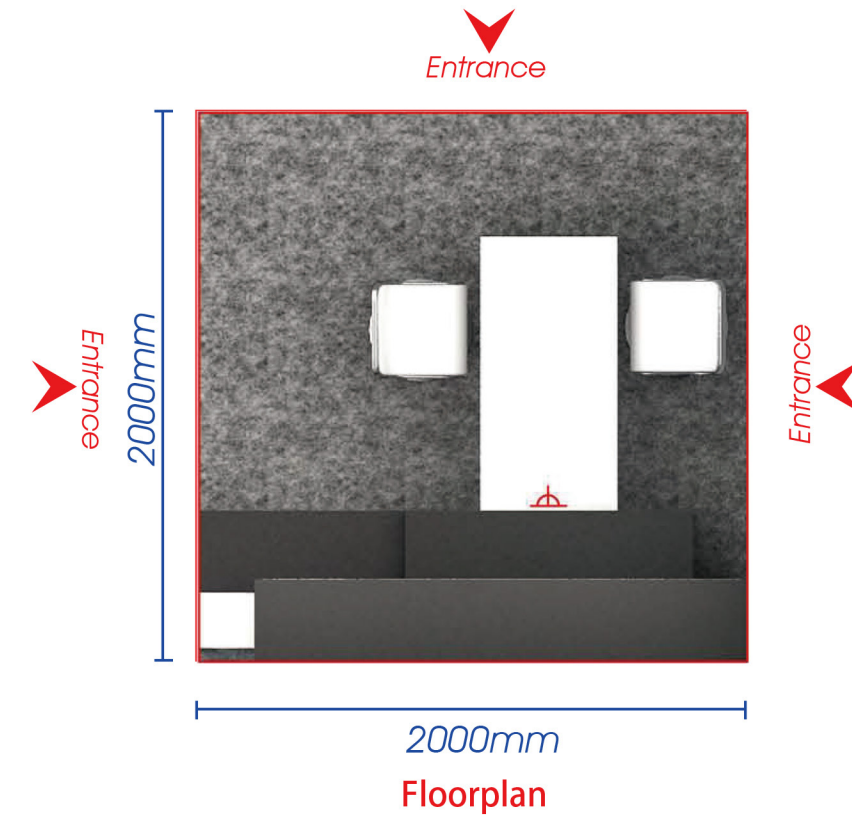

Showcase Pod

Front

2000mm
2000mm
Floorplan

Showcase Pod

Back

Showcase Pod

- Noto Sans SC Medium
- Inter SemiBold