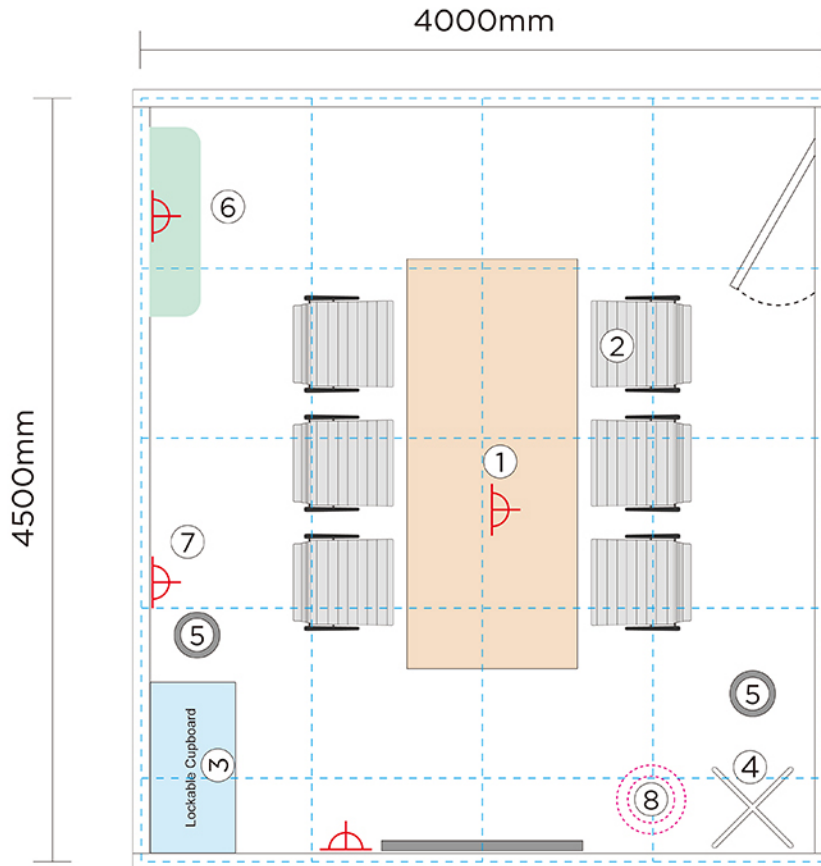

EMR (4mL x 4.5mW)  
Location: TBC

Code	Description	Qty
①	Conference Table	1
②	Meeting Chairs	6
③	Lockable Cupboard	1
④	Coat Hanger	1
⑤	Waste Basket	2
⑥	Air Condition	1
⑦	42"TV with HDMI cable	1
⑧	Fan	1
⑨	100W Down light	6
⑩	Celling Lamp	1
⑪	Power Points 	4
⑫	Exhaust fan	1
⑬	Smoke Detector	1

EMR (4mL x 4.5mW)  
Location: TBC

EMR (4mL x 4.5mW)  
Location: TBC

EMR (4mL x 4.5mW)  
Location: TBC

EMR (4mL x 4.5mW)  
Location: TBC

EMR (4mL x 4.5mW)  
Location: TBC