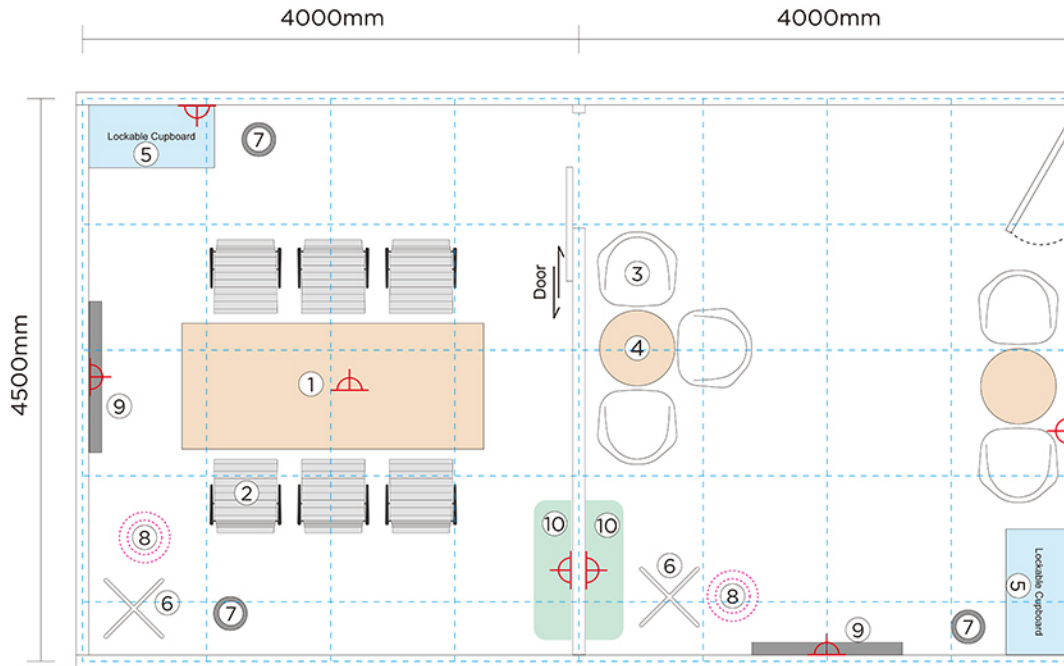

EMR (8mL x 4.5mW)  
Location: TBC

Code	Description	Qty
①	Conference Table	1
②	Meeting Chairs	6
③	1-Seater Chairs	5
④	Round Tabel	2
⑤	Lockable Cupboard	2
⑥	Coat Hanger	2
⑦	Waste Basket	3
⑧	Fan	2
⑨	42"TV with HDMI cable	2
⑩	Air Condition	2
⑪	100W Down light	12
⑫	Celling Lamp	2
⑬	Power Points 	7
⑭	Exhaust fan	2
⑮	Smoke Detector	1

EMR (8mL x 4.5mW)  
Location: TBC

EMR (8mL x 4.5mW)  
Location: TBC

EMR (8mL x 4.5mW)  
Location: TBC

EMR (8mL x 4.5mW)  
Location: TBC

EMR (8mL x 4.5mW)  
Location: TBC

EMR (8mL x 4.5mW)  
Location: TBC

**EMR (8mL x 4.5mW)**  
Location: TBC

EMR (8mL x 4.5mW)  
Location: TBC

EMR (8mL x 4.5mW)  
Location: TBC