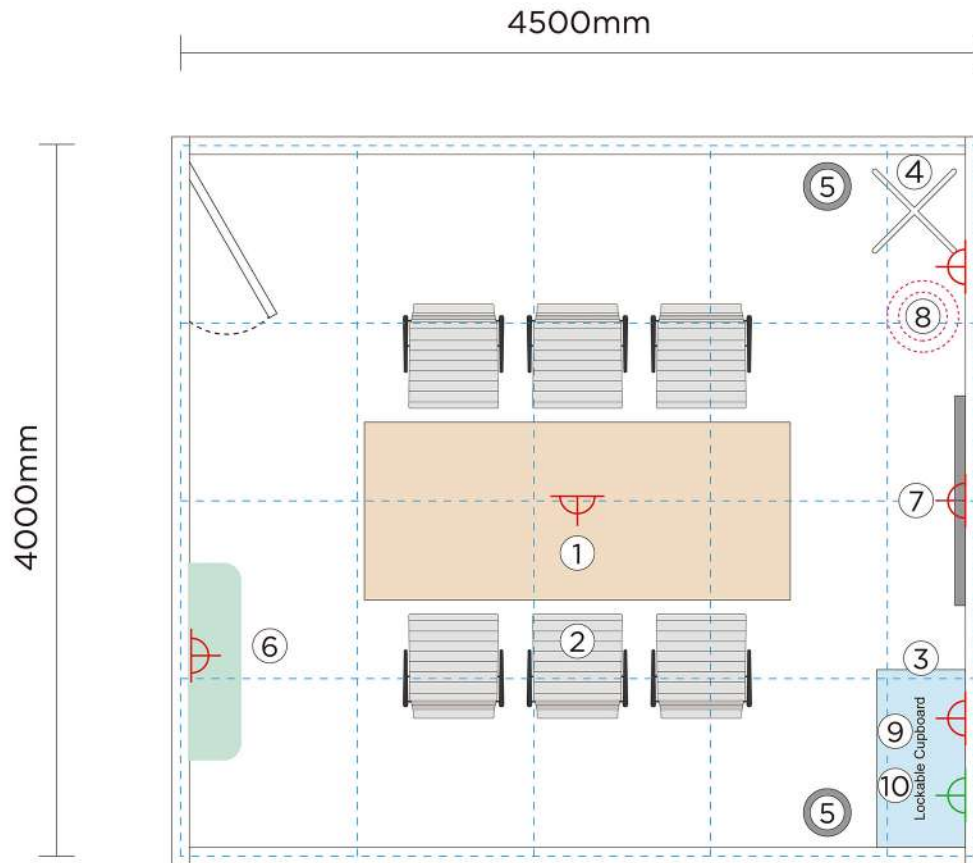

EMR (4mLx4.5mW)
Location: TBC

| Code | Description | Qty |
|------|---|-----|
| ① | Conference Table | 1 |
| ② | Meeting Chairs | 6 |
| ③ | Lockable Cupboard | 1 |
| ④ | Coat Hanger | 1 |
| ⑤ | Waste Basket | 2 |
| ⑥ | Air Condition | 1 |
| ⑦ | 42"TV with HDMI cable | 1 |
| ⑧ | Fan | 1 |
| ⑨ | Kettle | 1 |
| ⑩ | Capsule Coffee Machine | 1 |
| ⑪ | Power Socket (500W)  | 5 |
| ⑫ | Power Socket (2KW)  | 1 |
| ⑬ | 100W Down light | 6 |
| ⑭ | Celling Lamp | 1 |
| ⑮ | Exhaust fan | 1 |
| ⑯ | Smoke Detector | 1 |

EMR (4.5mLx4mW)
Location: TBC

EMR (4.5mLx4mW)
Location: TBC

EMR (4.5mL×4mW)
Location: TBC

EMR (4.5mL×4mW)
Location: TBC

EMR (4.5mLx4mW)
Location: TBC