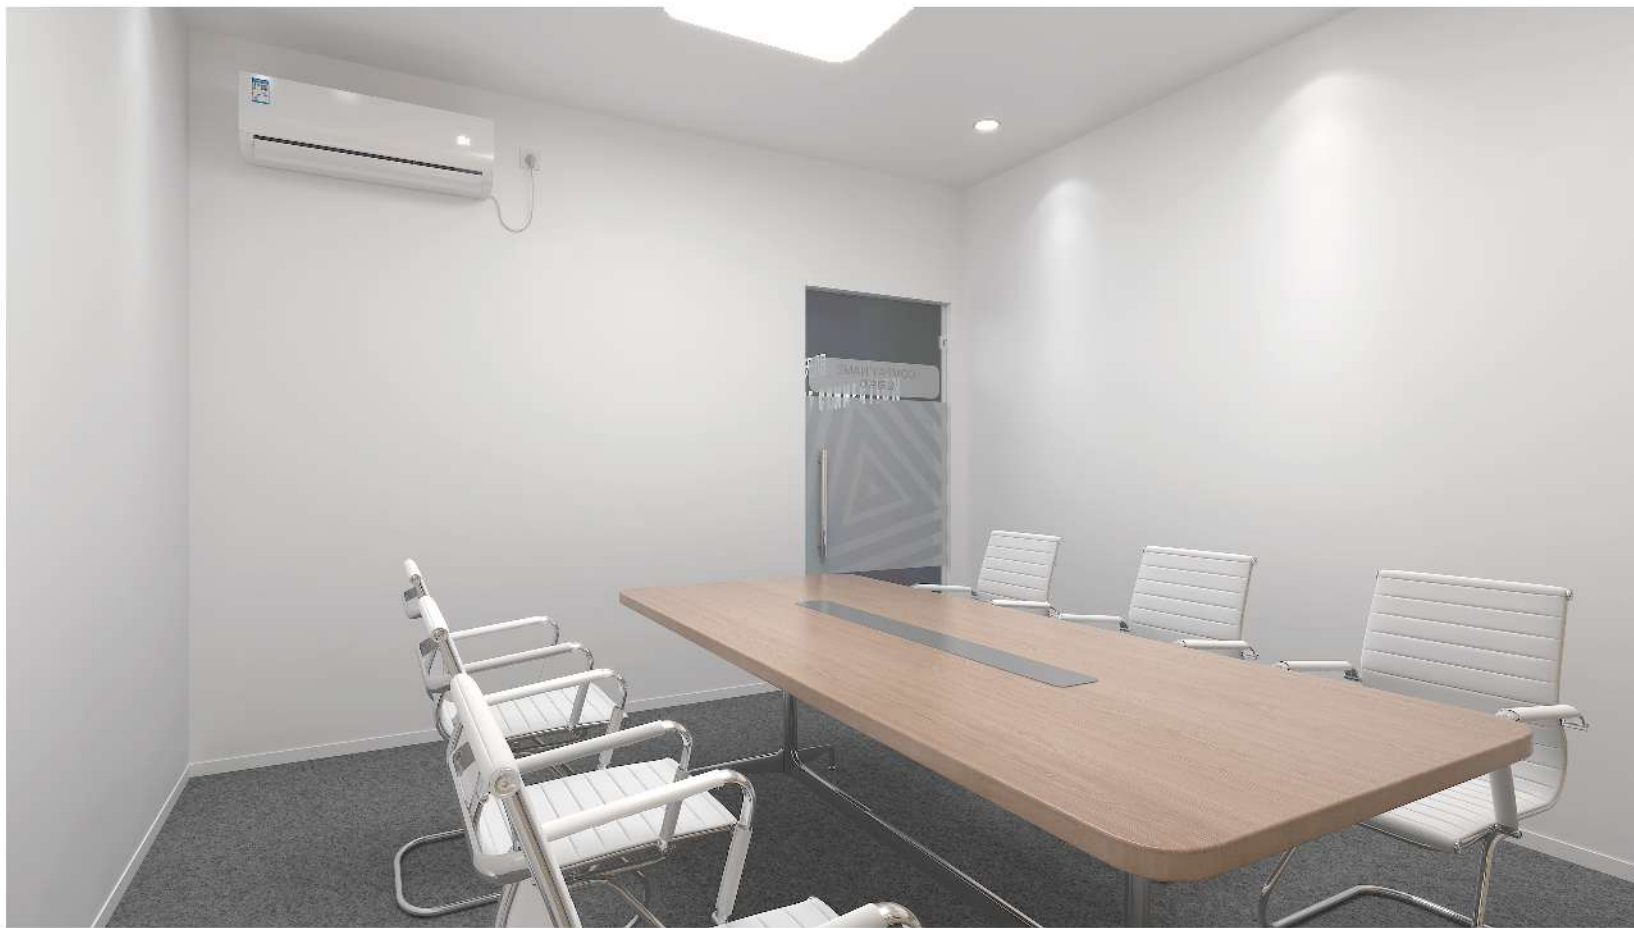

EMR (4.5mL×4mW)
Location: TBC