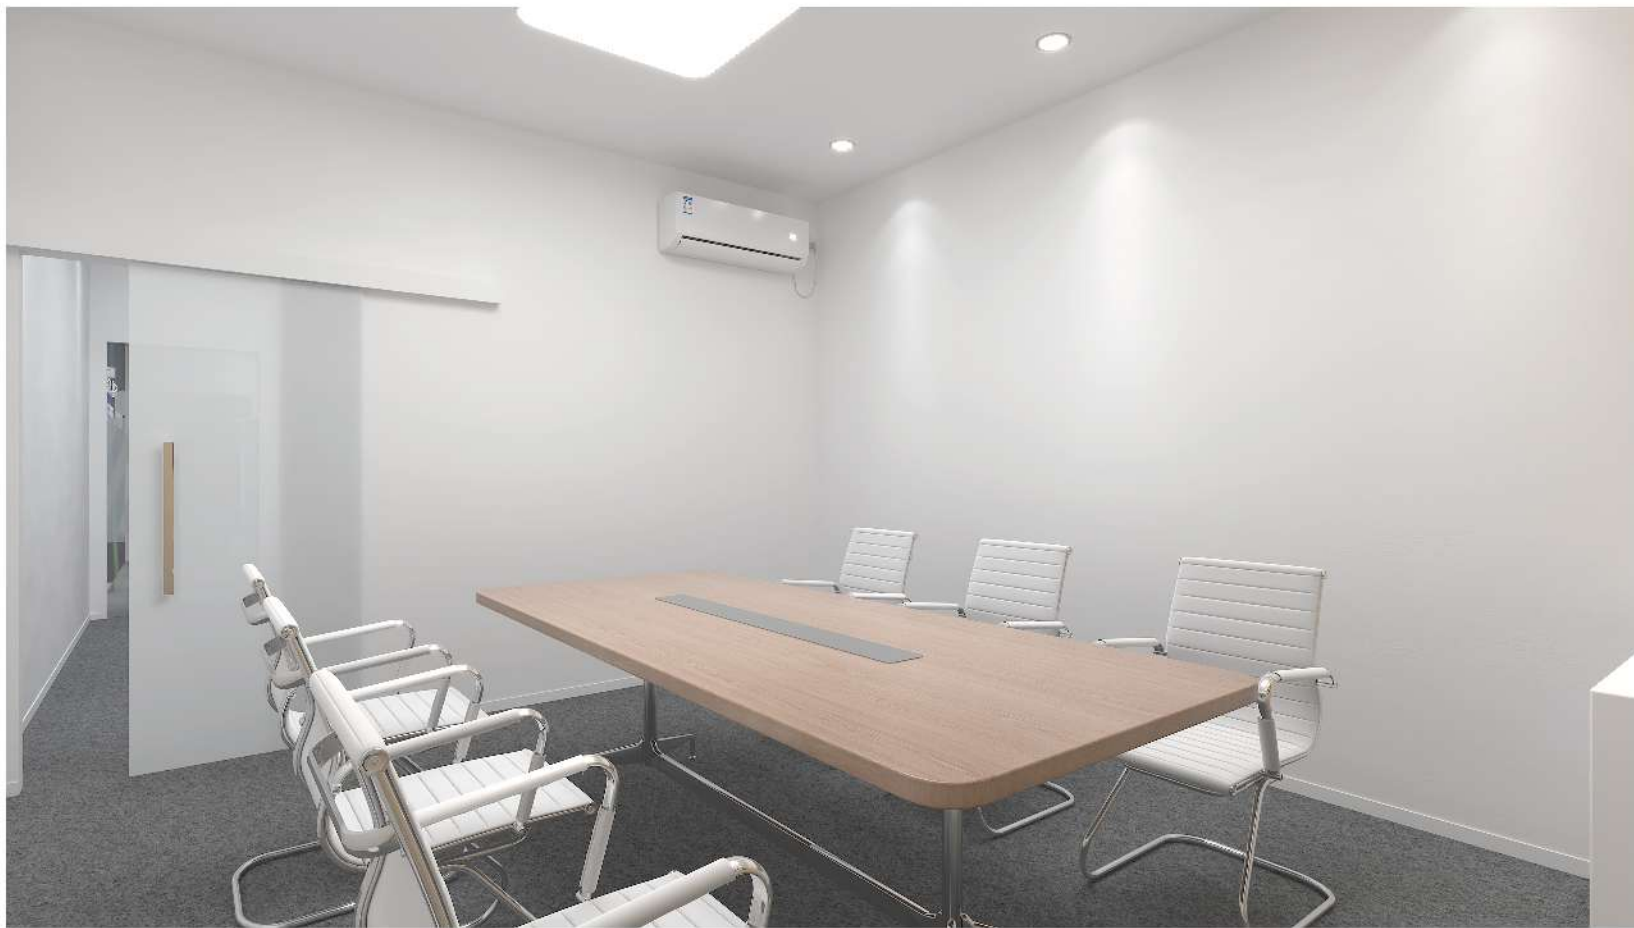

EMR (9mLx4mW)
Location: TBC