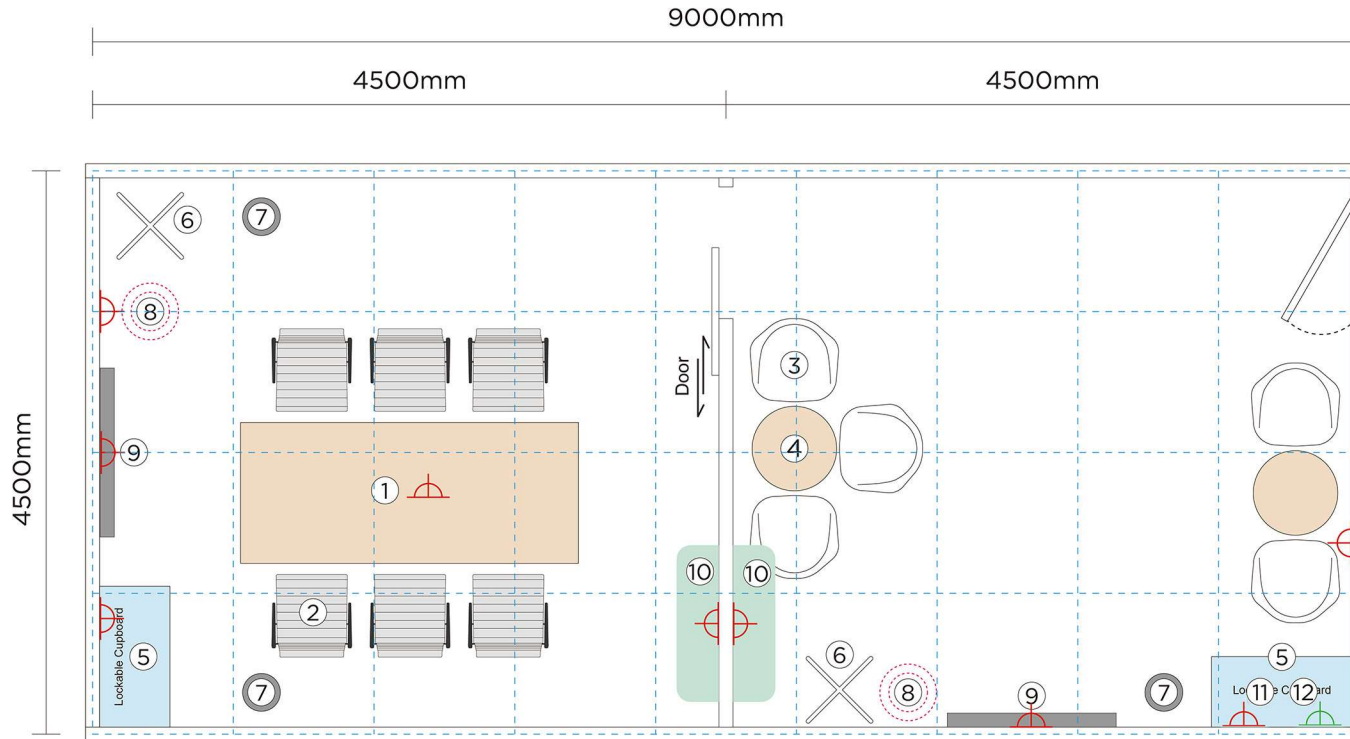

**EMR (9mLx4mW)**

Location: TBC

Code	Description	Qty
①	Conference Table	1
②	Meeting Chairs	6
③	1-Seater Chairs	5
④	Round Tabel	2
⑤	Lockable Cupboard	2
⑥	Coat Hanger	2
⑦	Waste Basket	3
⑧	Fan	2
⑨	42"TV with HDMI cable	2
⑩	Air Condition	2
⑪	Kattle	1
⑫	Capsule Coffee Machine	1
⑬	100W Down light	12
⑭	Celling Lamp	2
⑮	Power Socket (500W)	9
⑯	Power Socket (2KW)	1
⑰	Exhaust fan	2
⑱	Smoke Detector	1

EMR (9mLx4mW)  
Location: TBC

EMR (9mLx4mW)  
Location: TBC

EMR (9mLx4mW)  
Location: TBC

EMR (9mLx4mW)  
Location: TBC

EMR (9mLx4mW)  
Location: TBC

EMR (9mLx4mW)  
Location: TBC

EMR (9mLx4mW)  
Location: TBC