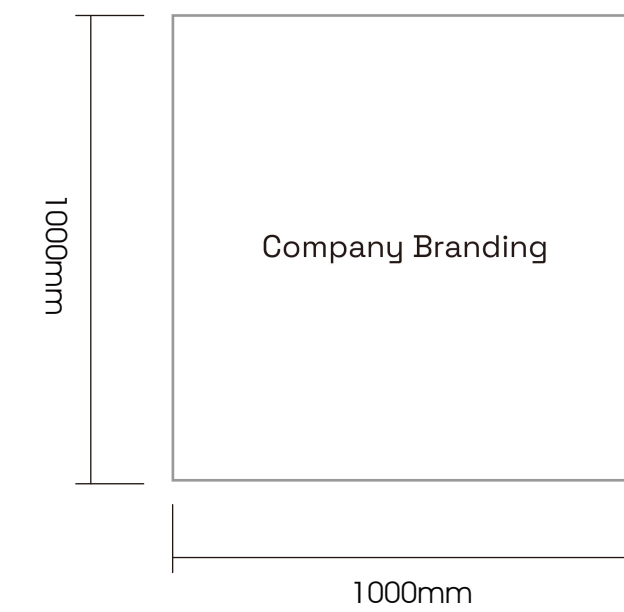

4YFN 创新企业展团

招牌
Fascia Board x 4 nos

询问台前方面
Artwork on the information counter

Sample

询问台连锁柜 x 5 nos
Information counter
with lockable cupboard
(l) 1000 X (w)500 X (h)1000

垃圾桶 x 4 nos
Wastepaper Basket
(l) 300 X (w)300 X (h)310