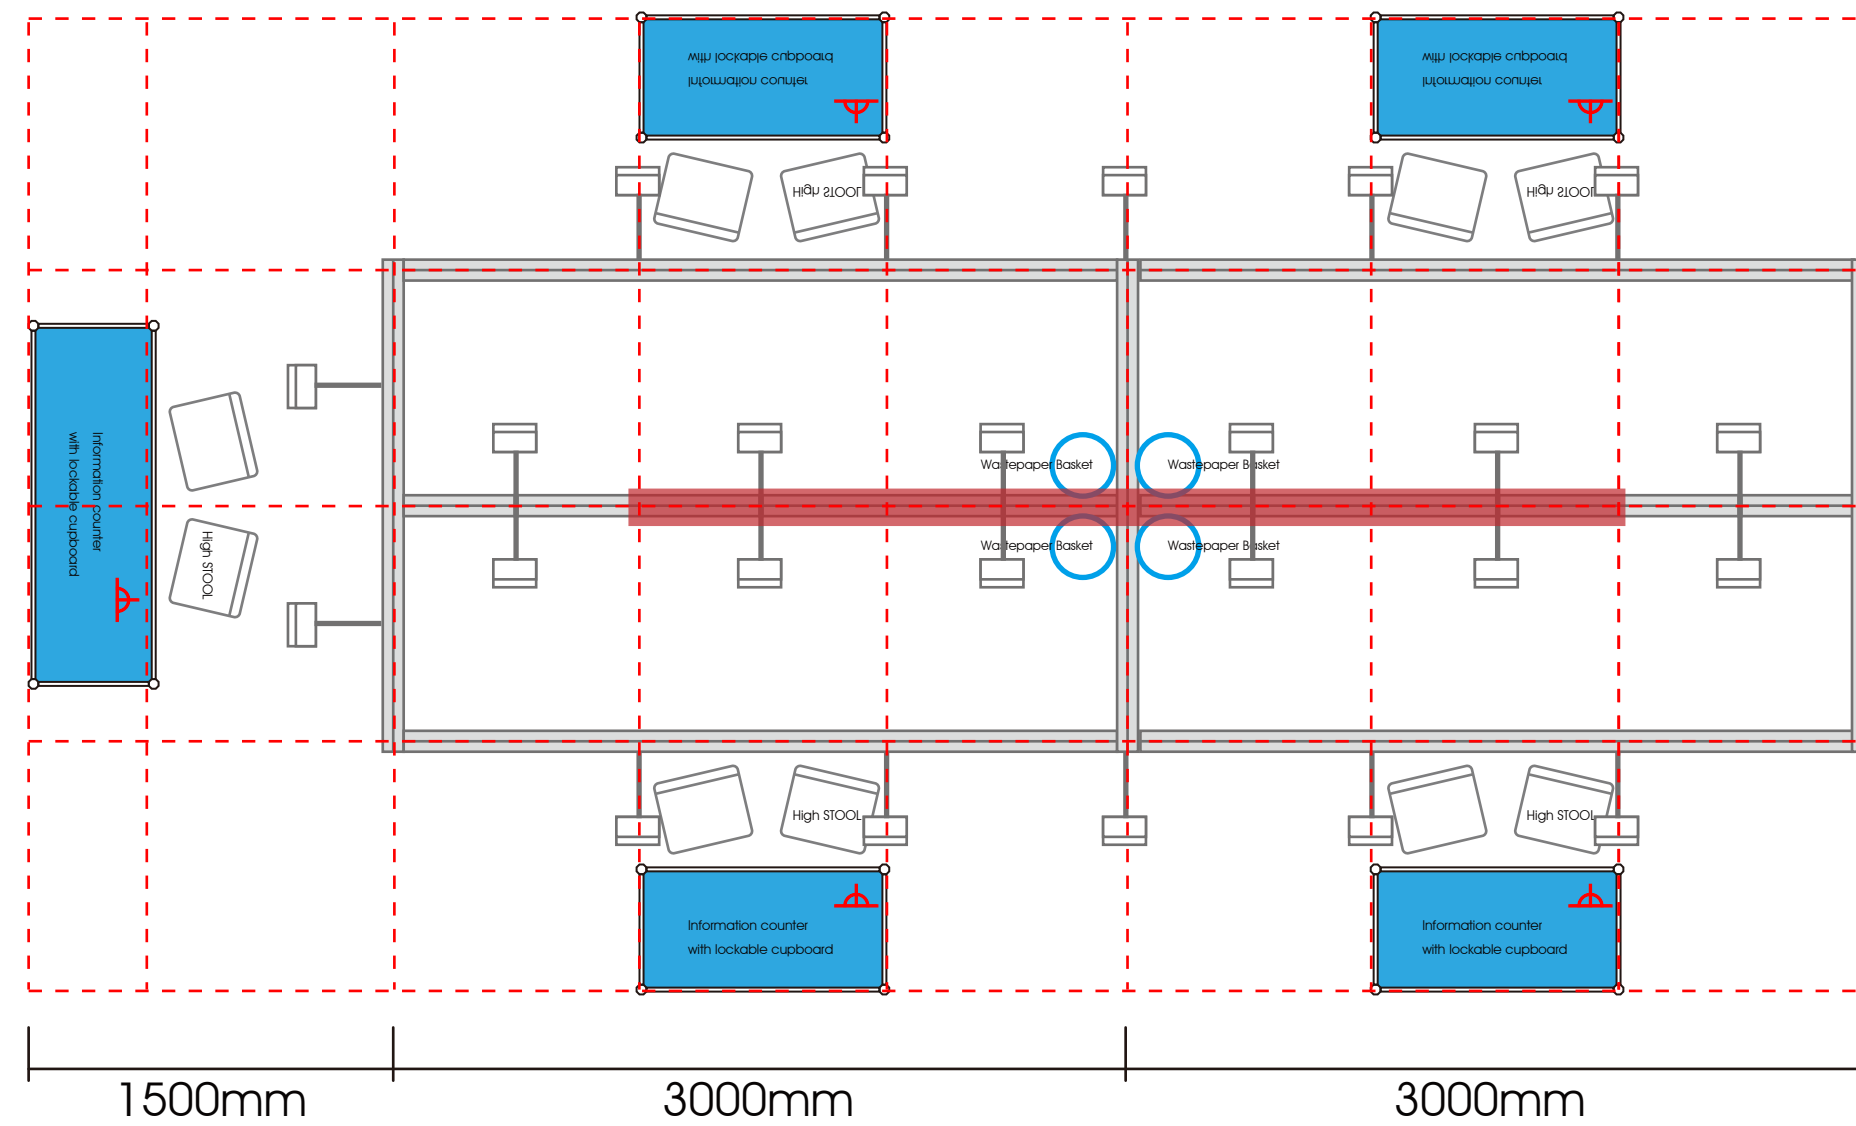

4YFN 创新企业展团

招牌
Fascia Board x 4 nos

询问台前方面
Artwork on the information counter

Sample

询问台连锁柜 x 5 nos
Information counter
with lockable cupboard
(l) 1000 X (w)500 X (h)1000

垃圾桶 x 4 nos
Wastepaper Basket
(l) 300 X (w)300 X (h)310

高吧椅 x 10 nos
High STOOL

插座 x 5 nos
Power Point
Socket 500W

长臂射灯配节能灯泡 x 26 nos
Spotlight with e
nergy saving bulb

4YFN 创新企业展团

4YFN 创新企业展团