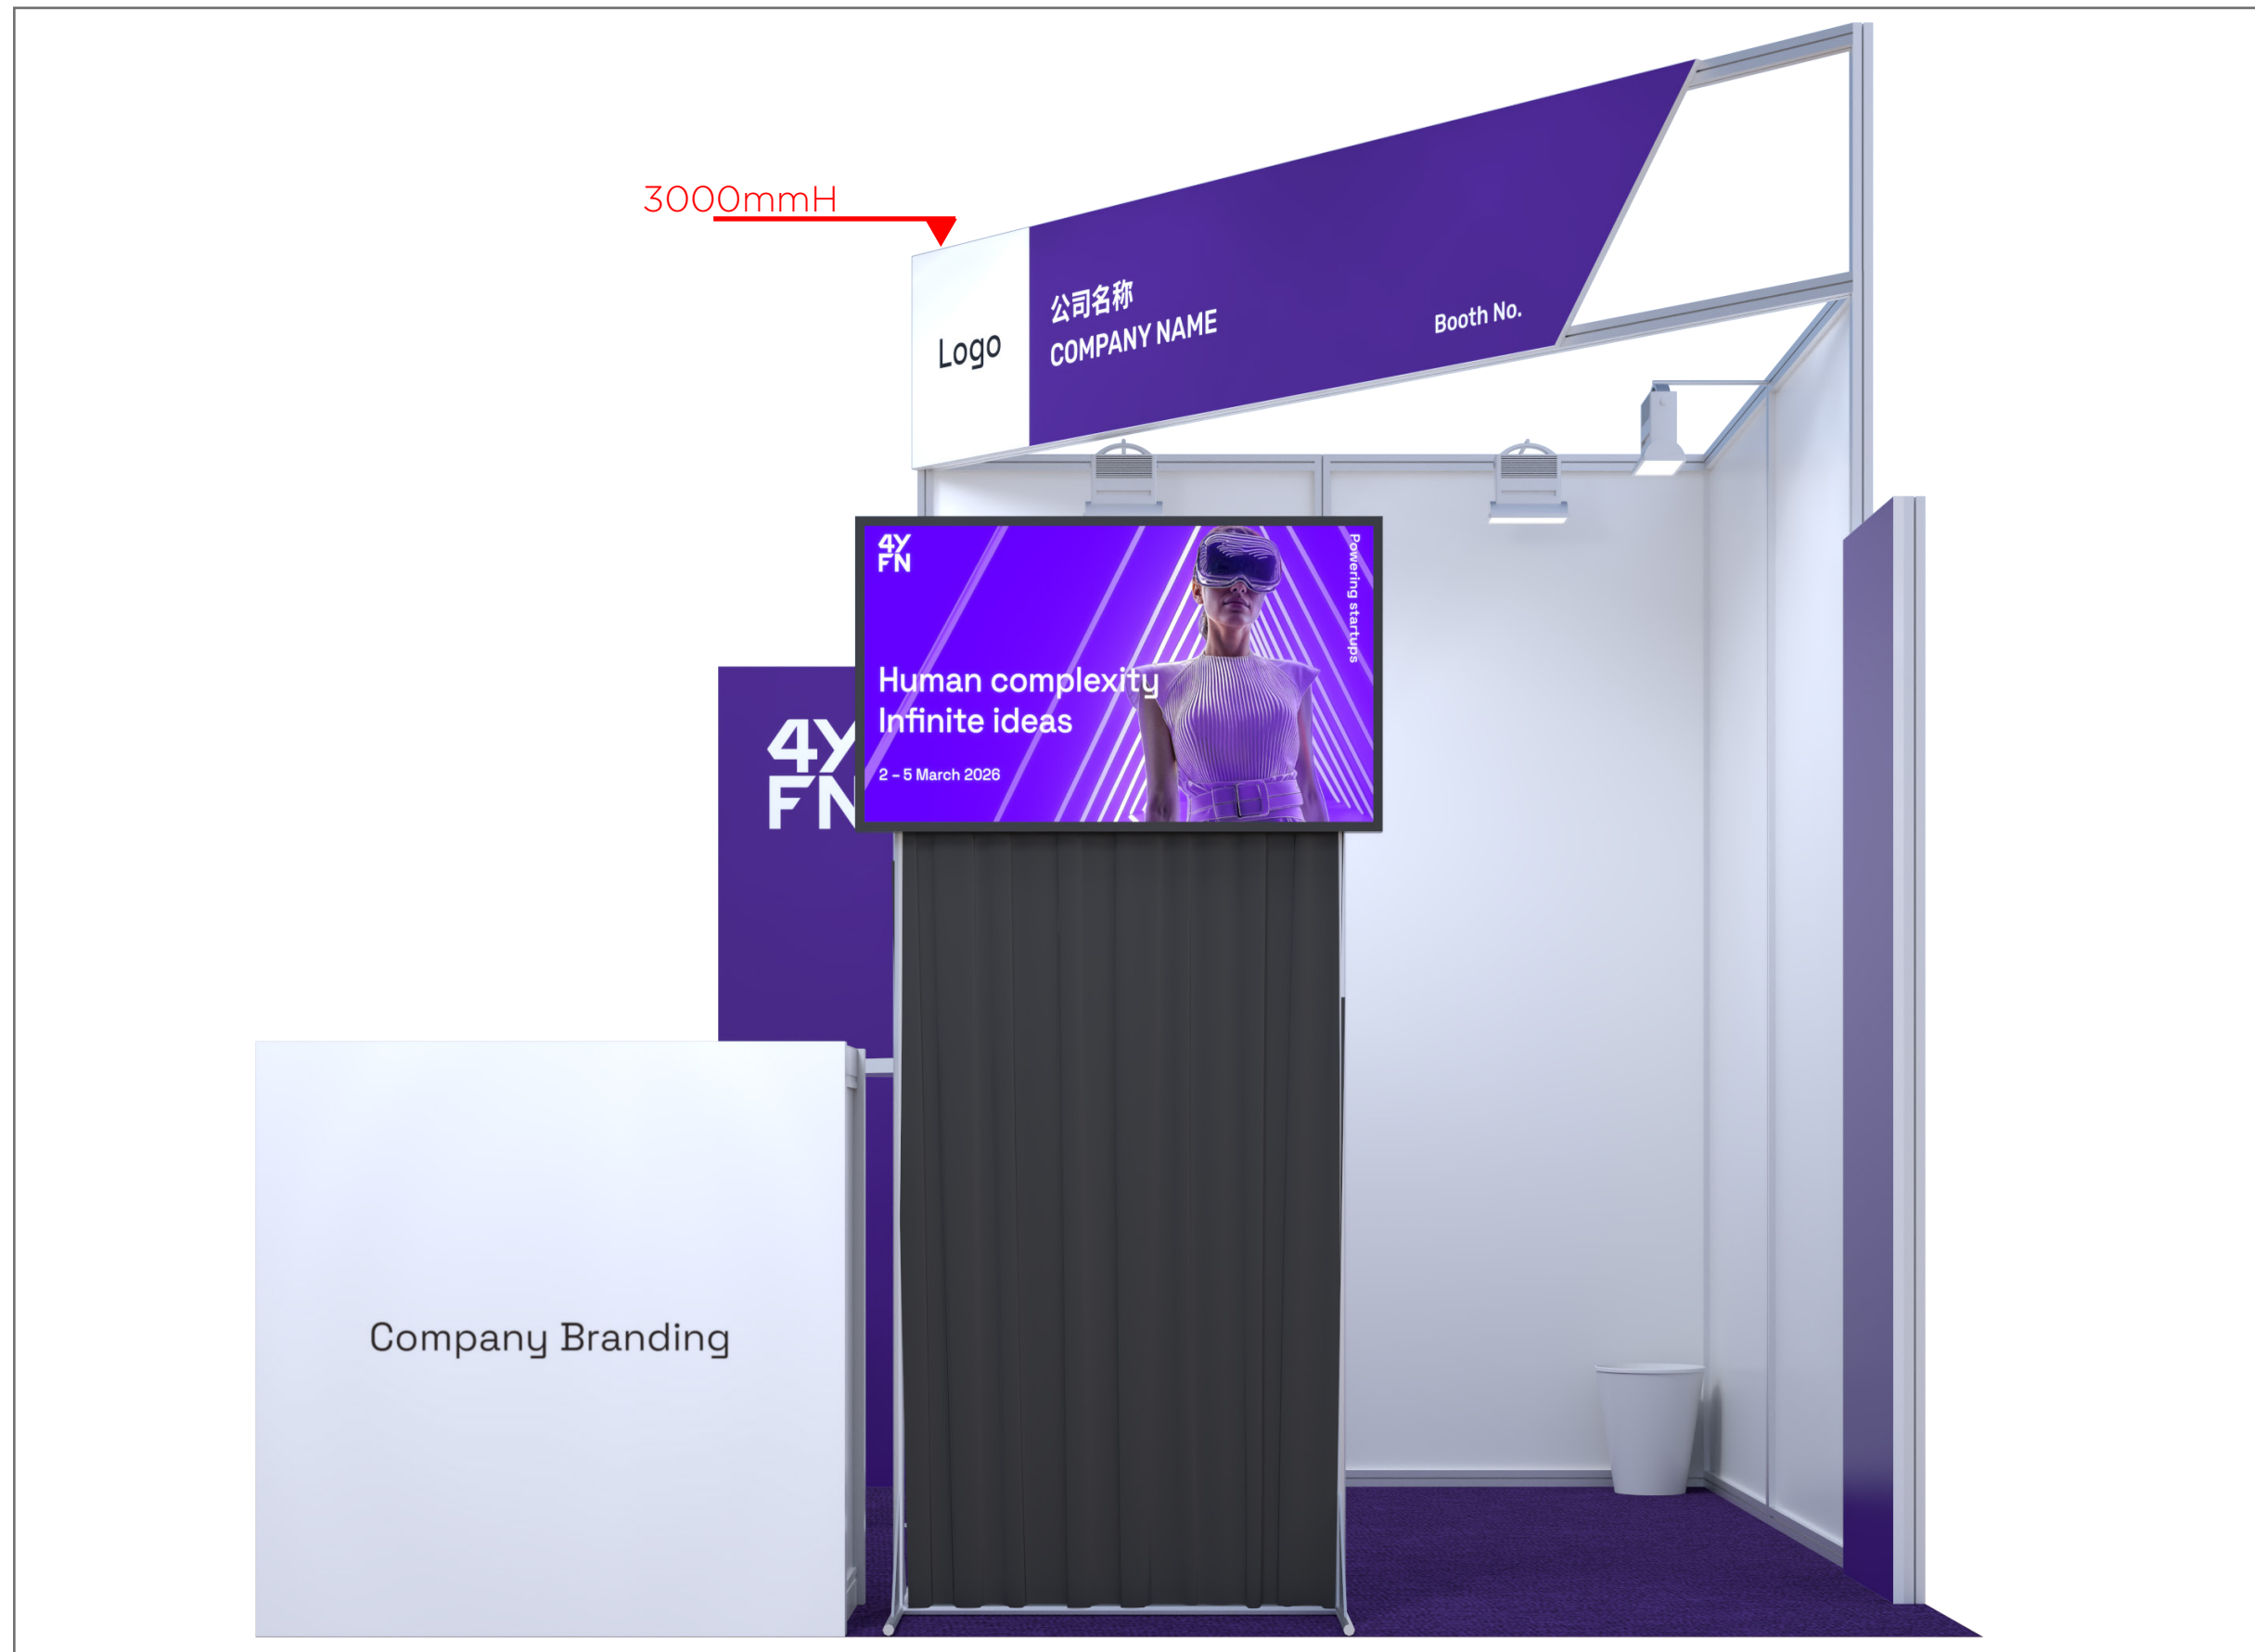

4YFN Stand 展台

Sample

 询问台连锁柜 x 1 no
Information counter
with lockable cupboard
(l) 1000 X (w)500 X (h)1000

 高吧椅 x 4 nos
High STOOL

 42" 电视连座地架 x 1 no
42" TV with free standing
rack on the ground

 垃圾桶 x 1 no
Wastepaper Basket
(l) 300 X (w)300 X (h)310

 插座 x 2 nos
Power Point
Socket 500W

 长臂射灯配节能灯泡 x 3 nos
Spotlight with e
nergy saving bulb

 高圆桌 x 1 no
High Round Table

招牌
Fascia Board x 1 no

询问台前方面画
Artwork on the information counter

4YFN Stand 展台

4YFN Stand 展台