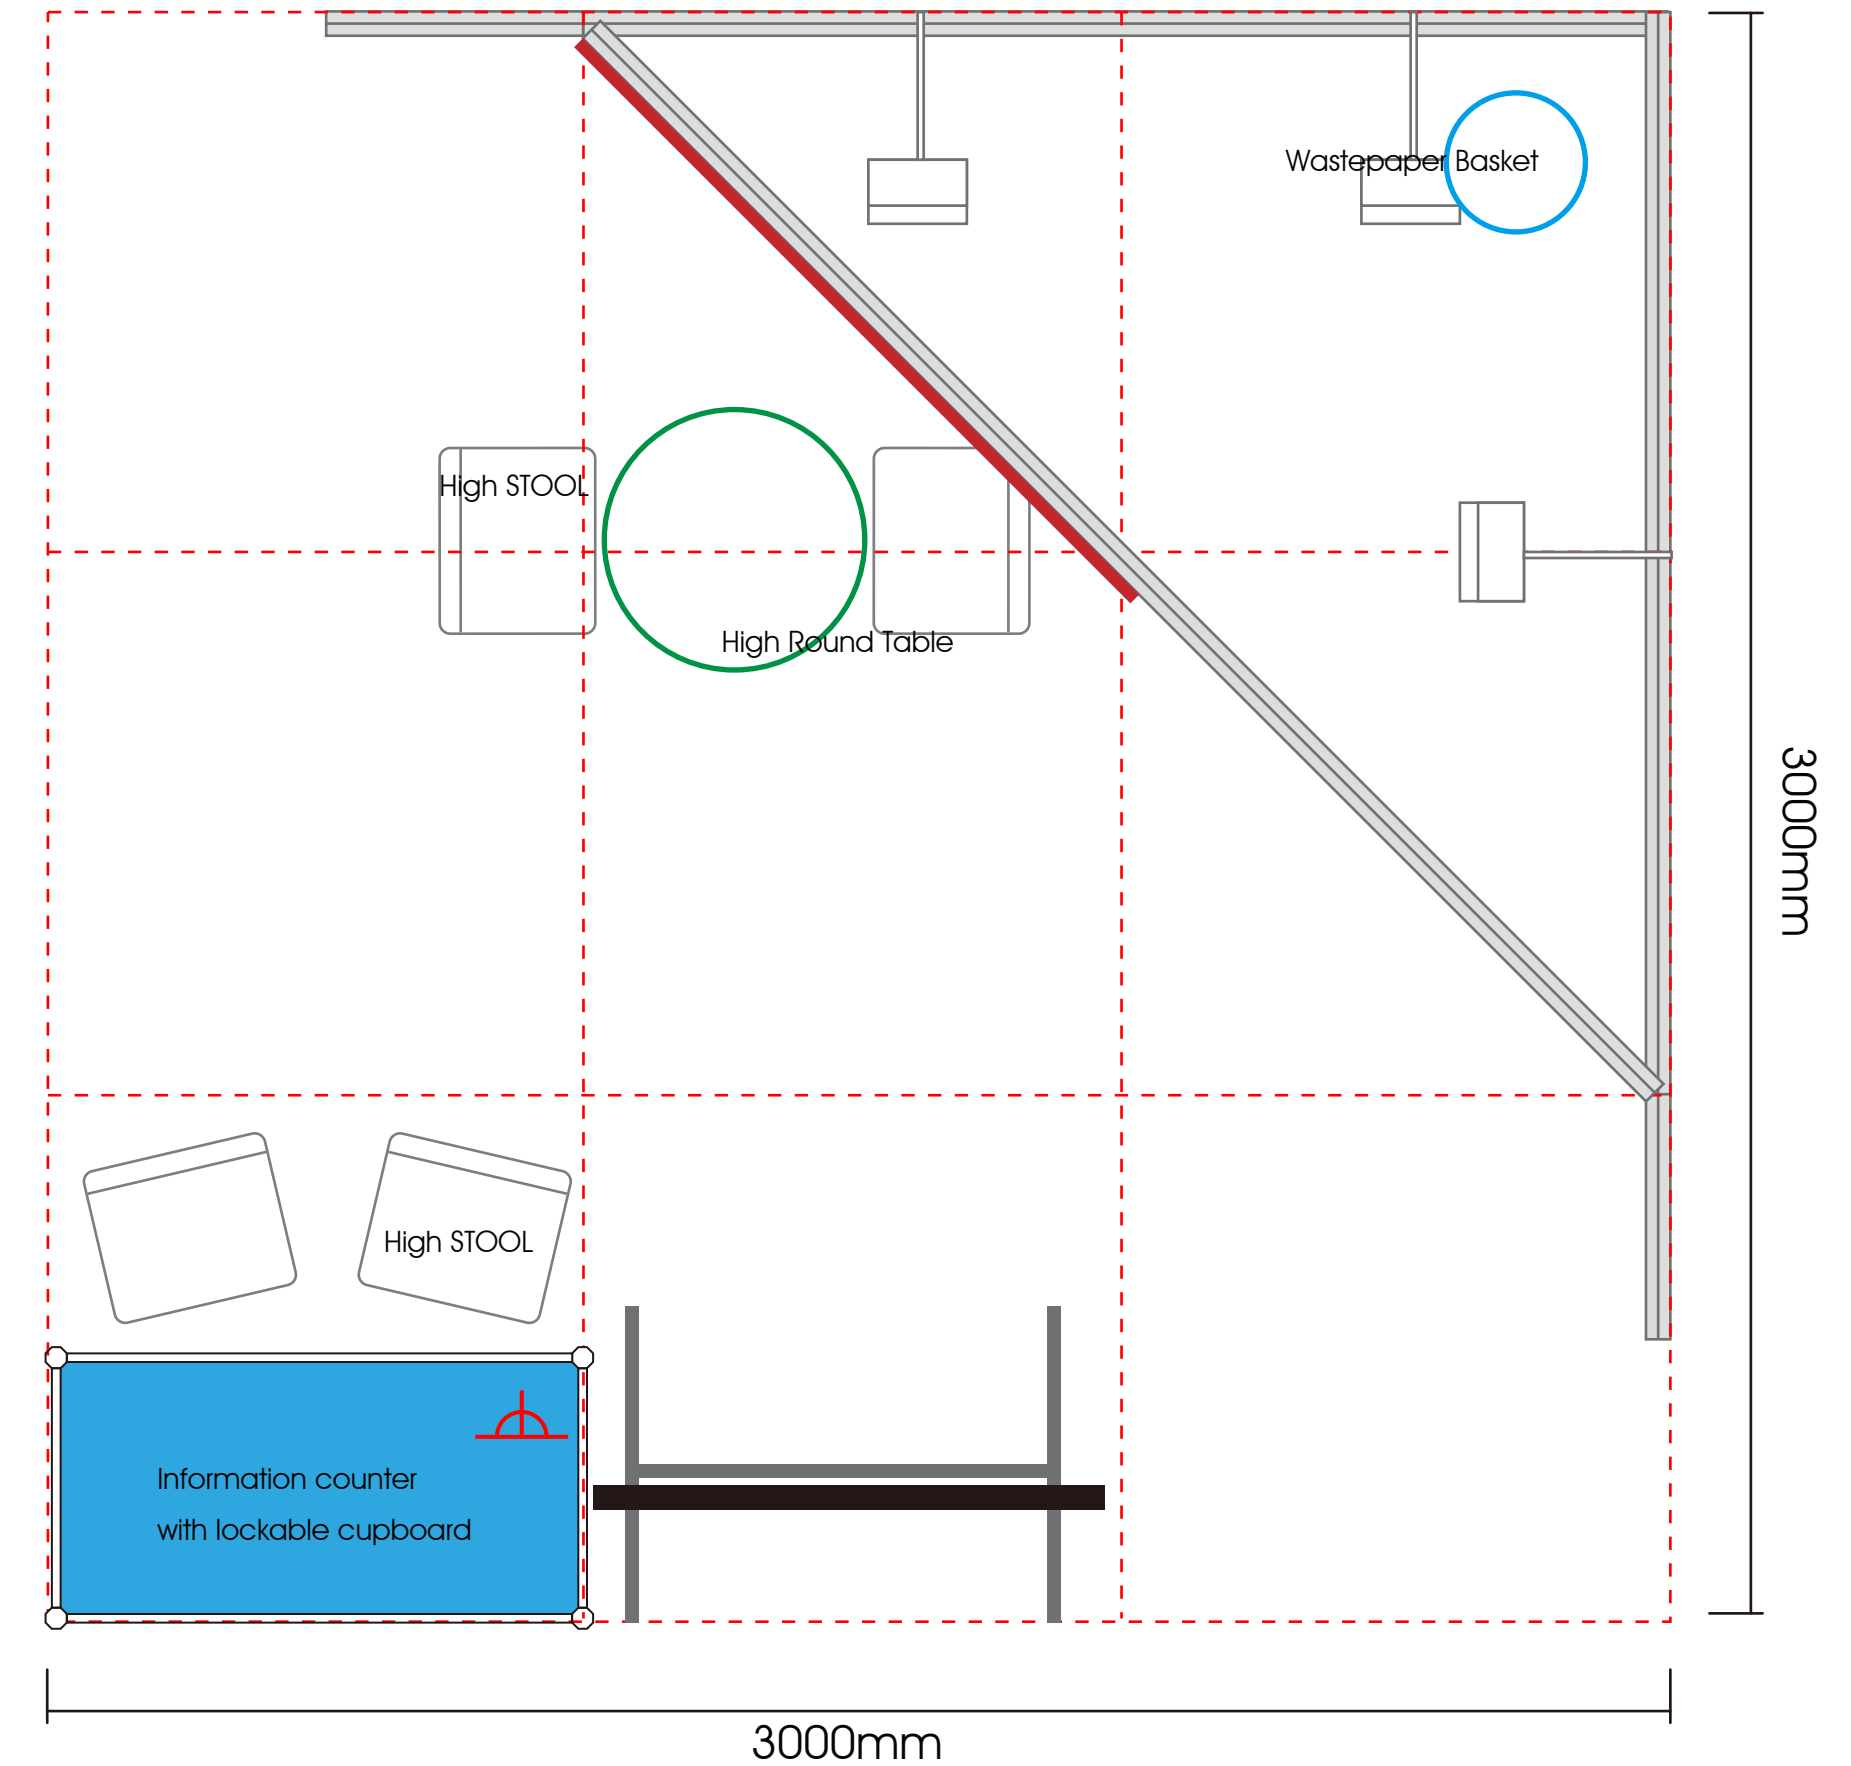

4YFN Stand 展台

Sample

 询问台连锁柜 x 1 no
Information counter
with lockable cupboard
(l) 1000 X (w)500 X (h)1000

 高吧椅 x 4 nos
High STOOL

 42" 电视连座地架 x 1 no
42" TV with free standing
rack on the ground

 垃圾桶 x 1 no
Wastepaper Basket
(l) 300 X (w)300 X (h)310

 插座 x 2 nos
Power Point
Socket 500W

 长臂射灯配节能灯泡 x 3 nos
Spotlight with e
nergy saving bulb

 高圆桌 x 1 no
High Round Table

招牌
Fascia Board x 1 no

询问台前方面画
Artwork on the information counter

4YFN Stand 展台

4YFN Stand 展台