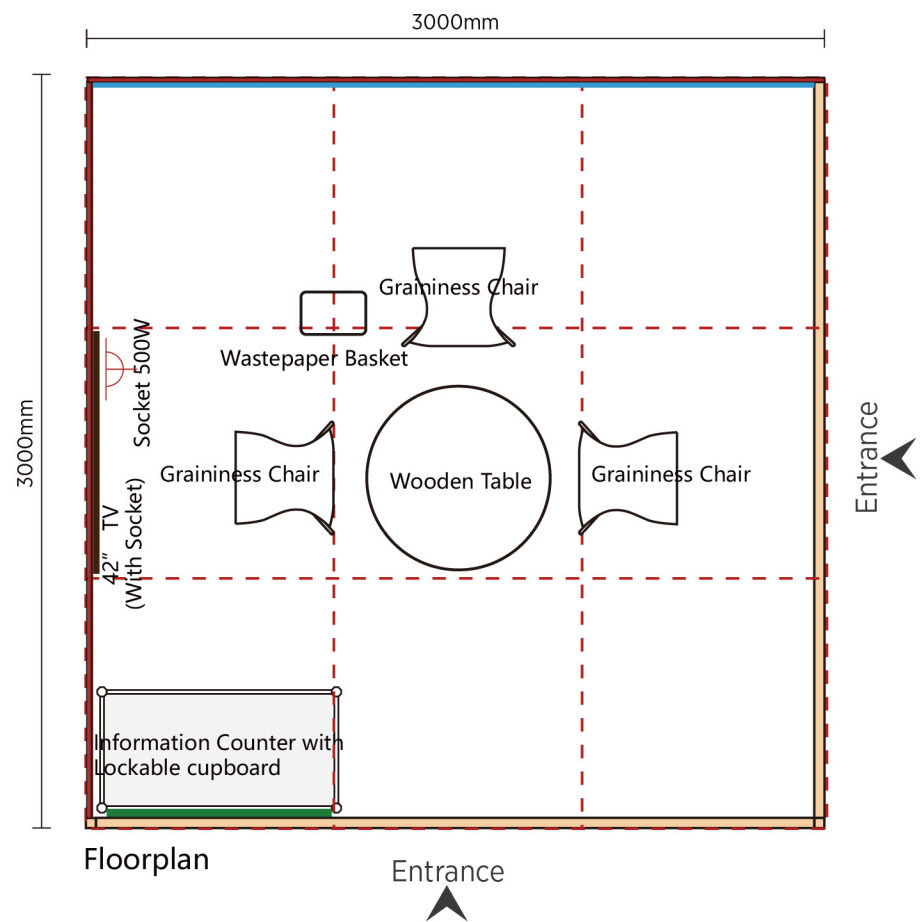

Stand Plus (3m x 3m,two side open)

Stand Plus (3m x 3m, two side open)

招牌
Fascia Board

● Noto Sans SC Medium
● Inter SemiBold

Sample

- 询问台 x 1 no
Information Counter with
Lockable cupboard
(l) 1000 X (w)500 X (h)1000
- 木纹台 x 1 no
Wooden Table
(d)700X(h)750
- 木纹椅 x 3 nos
Graininess Chair
(l) 395 X (w)410 X (h)850
- 垃圾桶 x 1 no
Wastepaper Basket
(l) 300 X (w)300 X (h)310
- 筒灯 x 5 nos
Down light
- 插座 x 1 no
Power Point
Socket 500W
- Graphic on wall x 1 no
(w)2950 X (h)2500
- Company logo on counter x 1 no
(w)963 X (h)963
- 42寸电视连插座 (可选挂墙或者带落地架) x 1 no
42" TV (with socket),
wall mounted or with freestanding rack

Stand Plus (3m x 3m,two side open)

Sample

木纹台 x 1 no
Wooden Table
(d) 700X(h)750

木纹椅 x 3 nos
Graininess Chair
(l) 395 X (w)410 X (h)850

垃圾桶 x 1 no
Wastepaper Basket
(l) 300 X (w)220 X (h)300

42" Wall mounted TV (with socket) x 1 no
42寸挂墙电视连插座

询问台连锁柜
Information Counter with Lockable cupboard
(l) 1000 X (w)500 X (h)1000