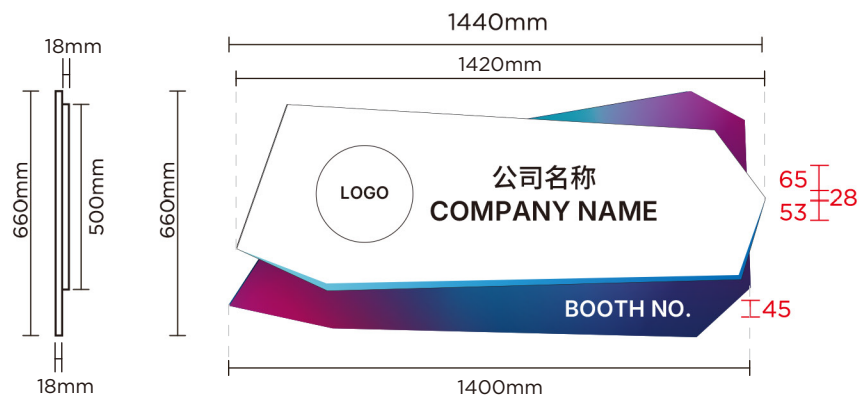

Stand Plus (3m x 3m,two side open)

Stand Plus (3m x 3m, two side open)

招牌
Fascia Board

● Noto Sans SC Medium
● Inter SemiBold

Sample

- 询问台 x 1 no
Information Counter with
Lockable cupboard
(l) 1000 X (w)500 X (h)1000
- 木纹台 x 1 no
Wooden Table
(d)700X(h)750
- 木纹椅 x 3 nos
Graininess Chair
(l) 395 X (w)410 X (h)850
- 垃圾桶 x 1 no
Wastepaper Basket
(l) 300 X (w)300 X (h)310
- 筒灯 x 5 nos
Down light
- 插座 x 1 no
Power Point
Socket 500W
- Graphic on wall x 1 no
(w)2950 X (h)2500
- Company logo on counter x 1 no
(w)963 X (h)963
- 42寸电视连插座 (可选挂墙或者带落地架) x 1 no
42" TV (with socket),
wall mounted or with freestanding rack

Stand Plus (3m x 3m,two side open)

Sample

木纹台 x 1 no
Wooden Table
(d) 700X(h)750

木纹椅 x 3 nos
Graininess Chair
(l) 395 X (w)410 X (h)850

垃圾桶 x 1 no
Wastepaper Basket
(l) 300 X (w)220 X (h)300

42" Wall mounted TV (with socket) x 1 no
42寸挂墙电视连插座

询问台连锁柜
Information Counter with Lockable cupboard
(l) 1000 X (w)500 X (h)1000