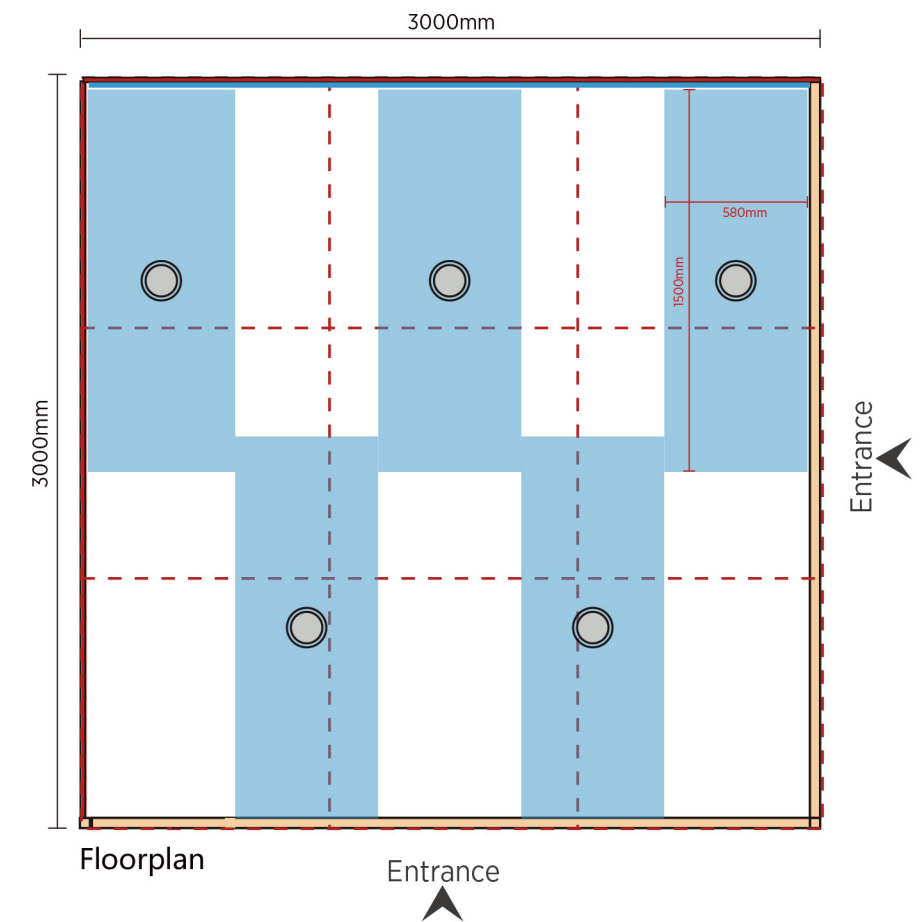

Stand Plus (3m x 3m,two side open)

Stand Plus (3m x 3m, two side open)

招牌
Fascia Board

● Noto Sans SC Medium
● Inter SemiBold

Sample

- 询问台 x 1 no
Information Counter with
Lockable cupboard
(l) 1000 X (w)500 X (h)1000
- 木纹台 x 1 no
Wooden Table
(d)700X(h)750
- 木纹椅 x 3 nos
Graininess Chair
(l) 395 X (w)410 X (h)850
- 垃圾桶 x 1 no
Wastepaper Basket
(l) 300 X (w)300 X (h)310
- 筒灯 x 5 nos
Down light
- 插座 x 1 no
Power Point
Socket 500W
- Graphic on wall x 1 no
(w)2950 X (h)2500
- Company logo on counter x 1 no
(w)963 X (h)963
- 42寸电视连插座 (可选挂墙或者带落地架) x 1 no
42" TV (with socket),
wall mounted or with freestanding rack

Stand Plus (3m x 3m,two side open)

Sample

木纹台 x 1 no
Wooden Table
(d) 700X(h)750

木纹椅 x 3 nos
Graininess Chair
(l) 395 X (w)410 X (h)850

垃圾桶 x 1 no
Wastepaper Basket
(l) 300 X (w)220 X (h)300

42" Wall mounted TV (with socket) x 1 no
42寸挂墙电视连插座

询问台连锁柜
Information Counter with Lockable cupboard
(l) 1000 X (w)500 X (h)1000