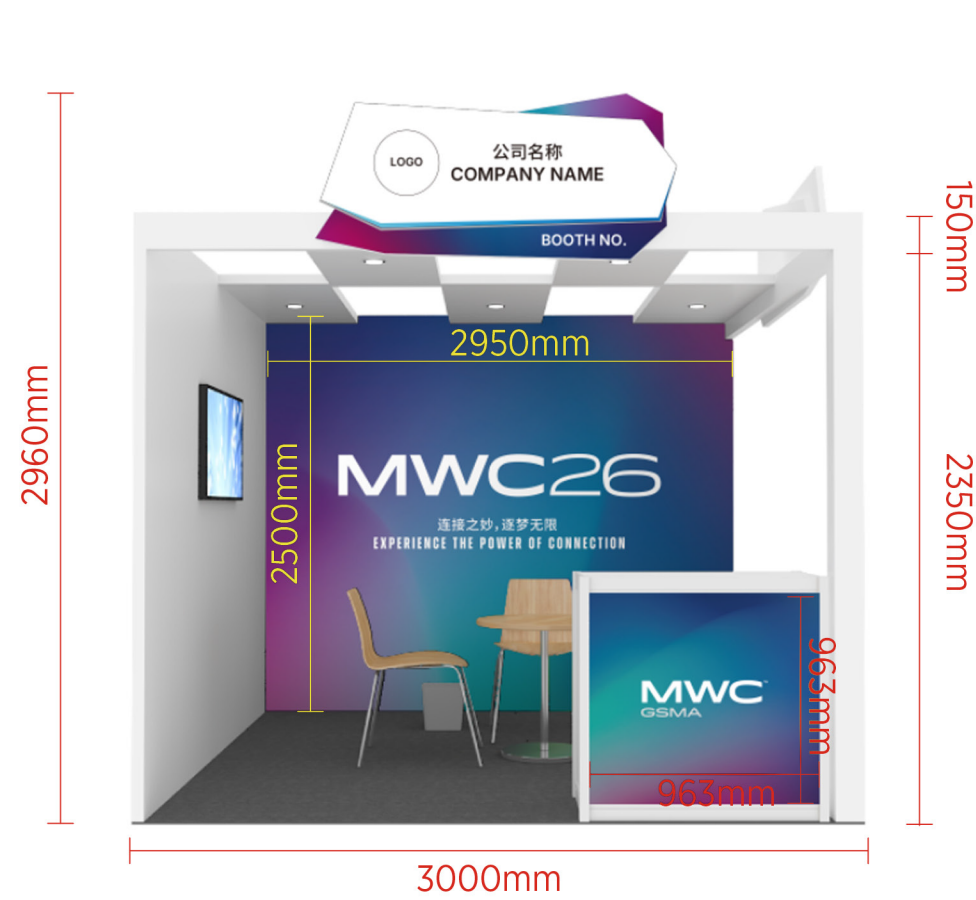

Stand Plus (3m x 3m,two side open)

Stand Plus (3m x 3m, two side open)

招牌
Fascia Board

● Noto Sans SC Medium
● Inter SemiBold

Sample

- 询问台 x 1 no
Information Counter with
Lockable cupboard
(l) 1000 X (w)500 X (h)1000
- 木纹台 x 1 no
Wooden Table
(d)700X(h)750
- 木纹椅 x 3 nos
Graininess Chair
(l) 395 X (w)410 X (h)850
- 垃圾桶 x 1 no
Wastepaper Basket
(l) 300 X (w)300 X (h)310
- 筒灯 x 5 nos
Down light
- 插座 x 1 no
Power Point
Socket 500W
- Graphic on wall x 1 no
(w)2950 X (h)2500
- Company logo on counter x 1 no
(w)963 X (h)963
- 42寸电视连插座 (可选挂墙或者带落地架) x 1 no
42" TV (with socket),
wall mounted or with freestanding rack

Stand Plus (3m x 3m,two side open)

Sample

木纹台 x 1 no
Wooden Table
(d) 700X(h)750

木纹椅 x 3 nos
Graininess Chair
(l) 395 X (w)410 X (h)850

垃圾桶 x 1 no
Wastepaper Basket
(l) 300 X (w)220 X (h)300

42" Wall mounted TV (with socket) x 1 no
42寸挂墙电视连插座

询问台连锁柜
Information Counter with Lockable cupboard
(l) 1000 X (w)500 X (h)1000