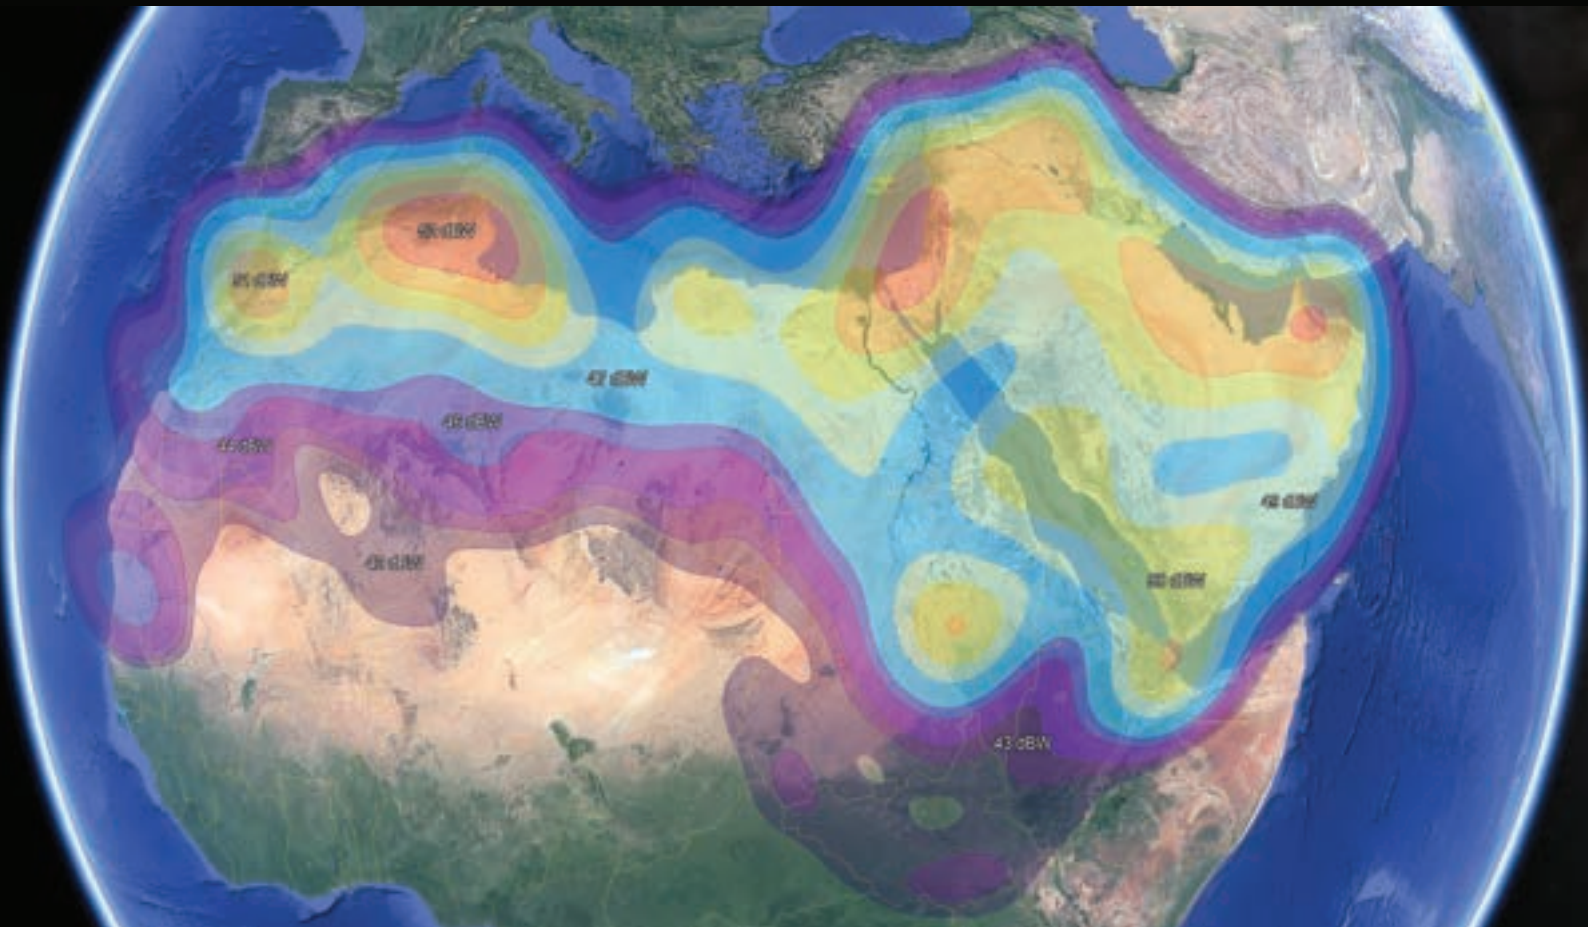

Es'hail-2 KU-BAND COVERAGE (MENA REGION DOWNLINK)