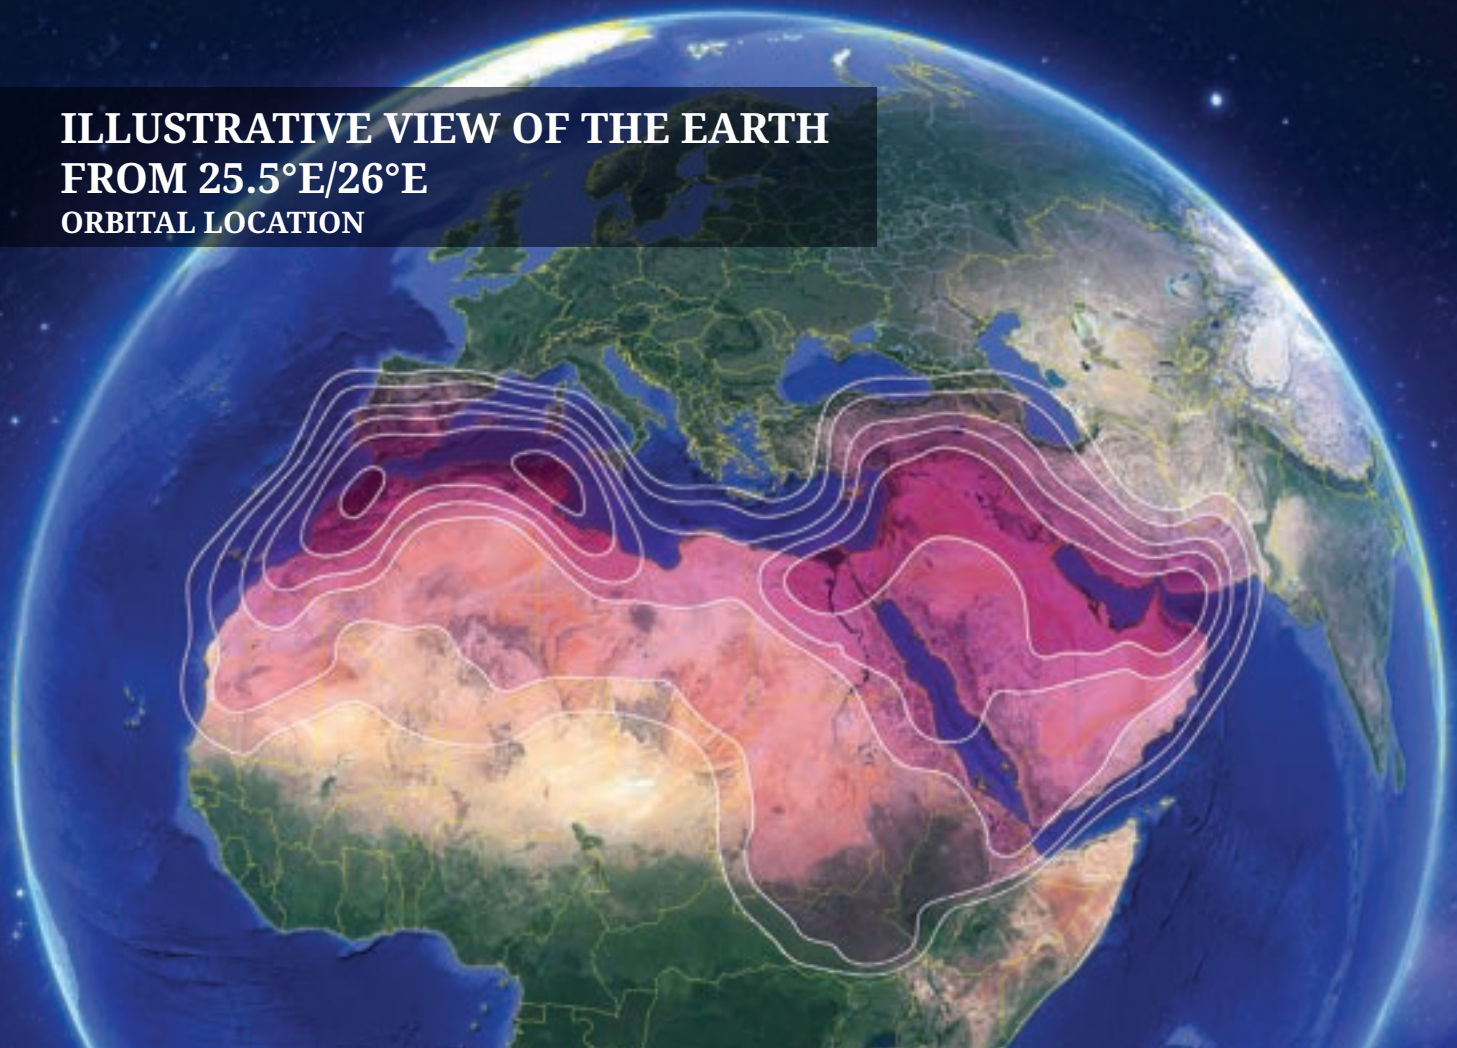

**ILLUSTRATIVE VIEW OF THE EARTH
FROM 25.5°E/26°E
ORBITAL LOCATION**