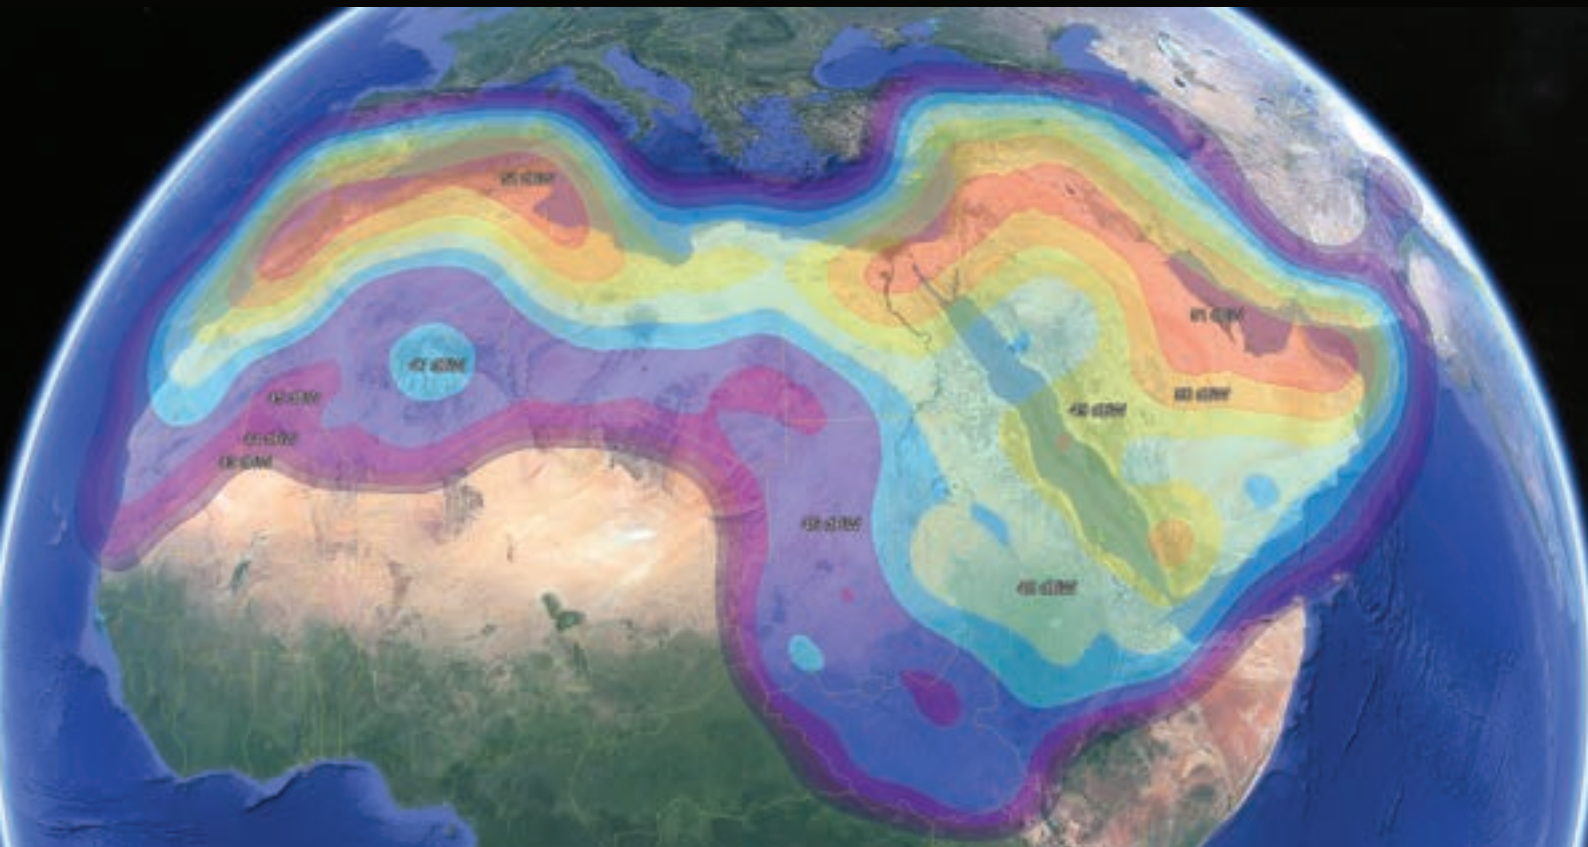

Es'hail-1 KA-BAND COVERAGE (MENA REGION DOWNLINK)