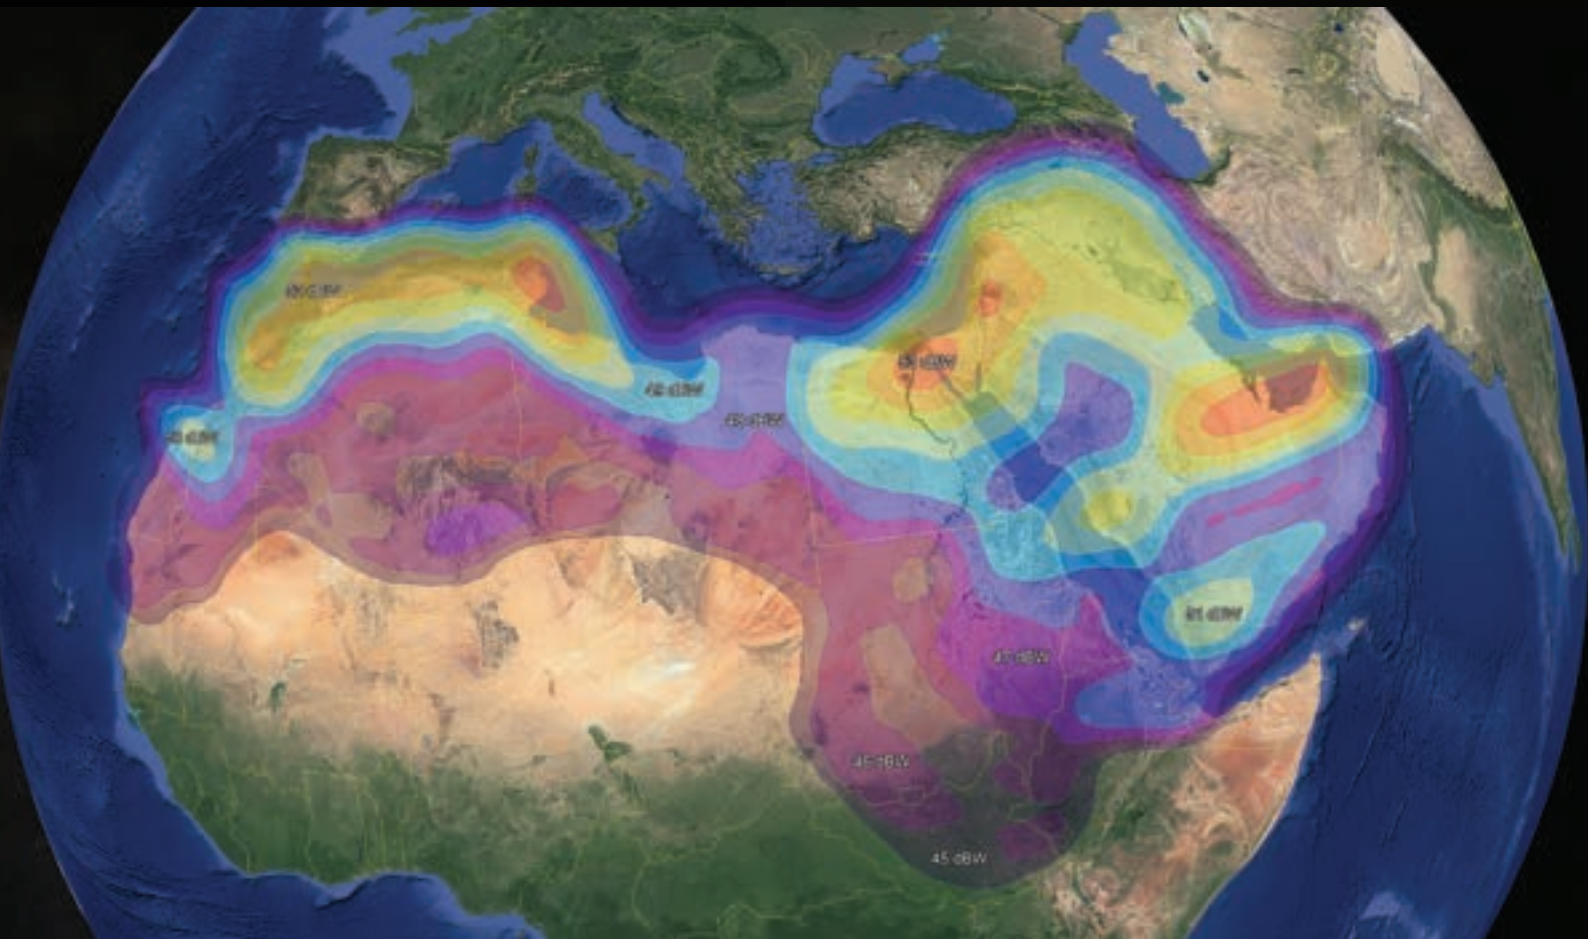

Es'hail-1

Es'hail-1 entered commercial service on
18th December 2013, Qatar National Day

Es'hail-1 is currently providing high quality, premium DTH television content from the key 25.5° East geostationary orbital position broadcasting hotspot neighborhood for customers such as beIN SPORTS and Al Jazeera Media Network.

A high-powered SSL satellite with a design life of 15 years, Es'hail-1 has both Ku- and Ka-band payload, which provides the region with the most advanced and sophisticated services, including broadcast, telecommunications and broadband.

Es'hail-1 is the country's first satellite and the Es'hailSat program plays an important role as Qatar works to meet the rapidly growing communications needs in the region.

Es'hail-1 KU-BAND COVERAGE (MENA REGION DOWNLINK)