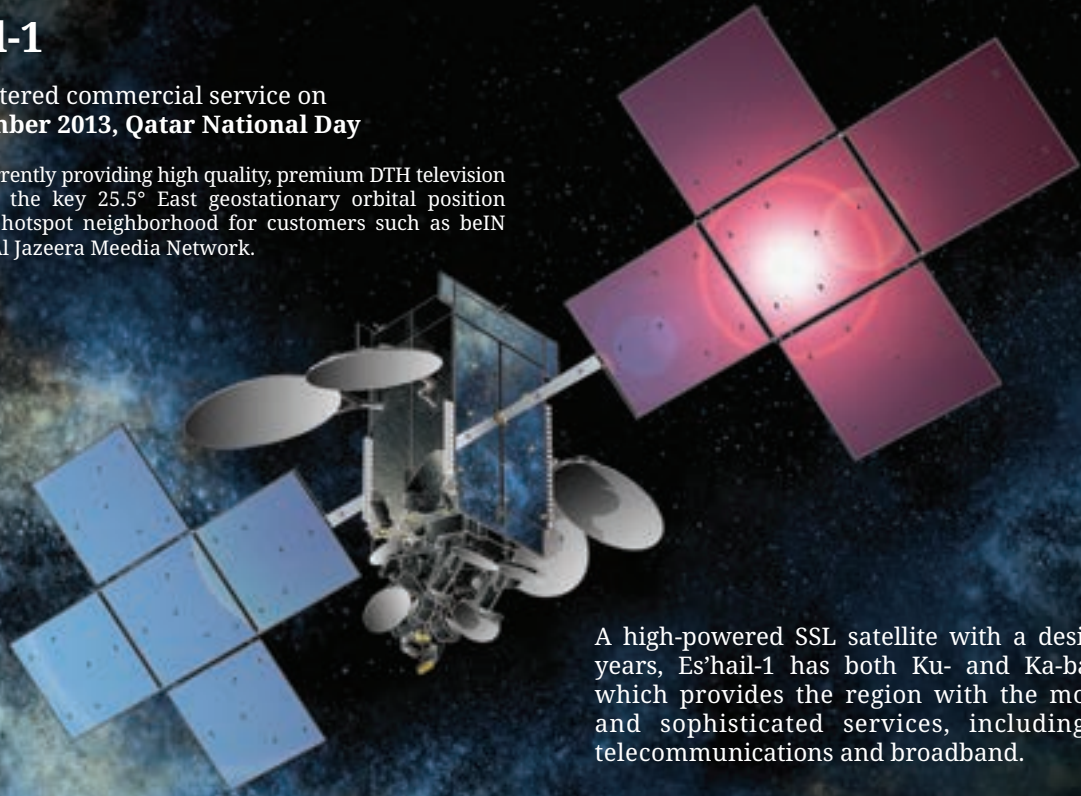

QATAR AMATEUR RADIO SOCIETY

In order to promote and foster space technology development in Qatar, Es'hailSat has initiated the development of new technology for the Qatar Amateur Radio Society.

With the provision of two transponders on the Es'hail-2 satellite for an Amateur Satellite Radio payload, this ground-breaking project is providing an exciting new phase of activity for radio amateurs in the 21st century. Es'hail-2 provides the first Radio Amateur Satellite Corporation (AMSAT) geostationary communication capability that connects users across the visible globe in one single hop and in real-time. It also allows the AMSAT community to validate and demonstrate their DVB standard.

Es'hail-1

Es'hail-1 entered commercial service on
18th December 2013, Qatar National Day

Es'hail-1 is currently providing high quality, premium DTH television content from the key 25.5° East geostationary orbital position broadcasting hotspot neighborhood for customers such as beIN SPORTS and Al Jazeera Media Network.

A high-powered SSL satellite with a design life of 15 years, Es'hail-1 has both Ku- and Ka-band payload, which provides the region with the most advanced and sophisticated services, including broadcast, telecommunications and broadband.