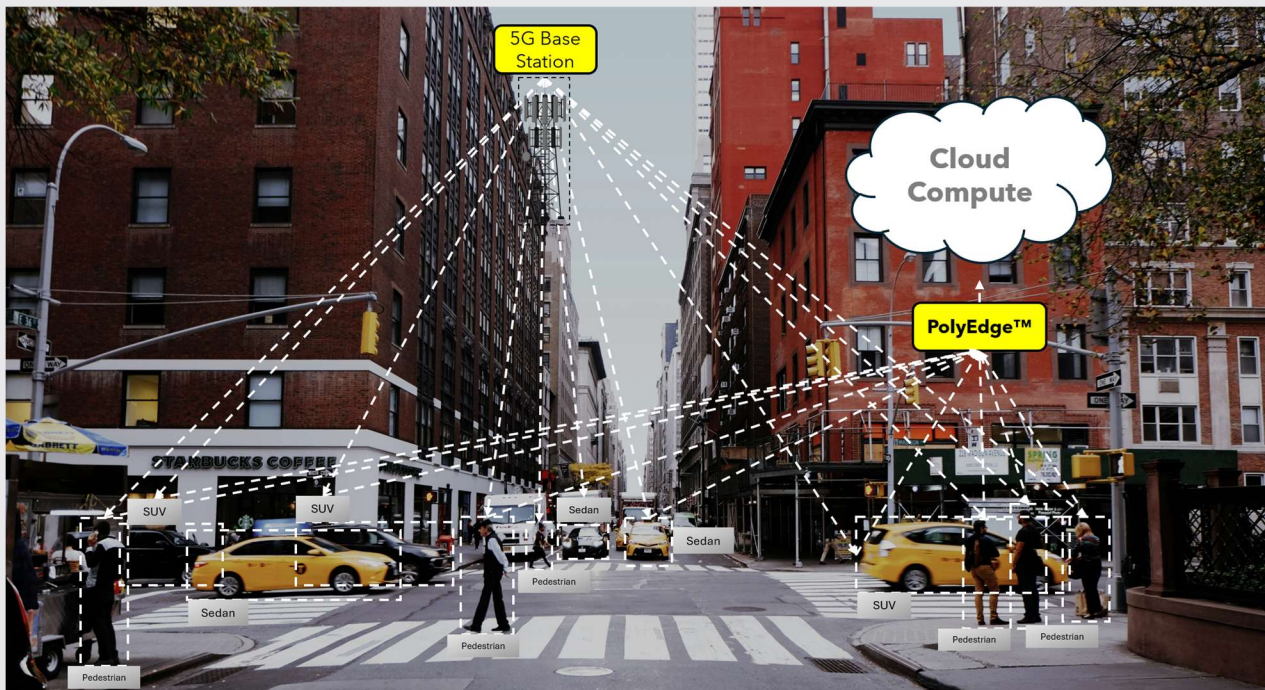

KEY BENEFITS

- Cost-Effective Deployment
- All-Weather, Day/Night Operation
- Non-Intrusive & Camera-Free
- Scalable & Flexible
- Real-Time Awareness

USE CASES

- Drone Detection
- Occupancy Sensing
- People Detection
- Vehicle Classification
- Perimeter Intrusion Detection

About Tiami Networks Inc

Founded by seasoned professionals from industry leaders such as Ericsson, Verizon, Qualcomm, and Meta, Tiami Networks is a visionary startup based in California. With deep-rooted expertise in telecommunications, its team is dedicated to revolutionizing the global 5G landscape. Its mission is to transform the 5G system into the world's largest distributed radar network, harnessing this technology for consumer and commercial applications. By integrating advanced AI and radar technology with 5G networks, Tiami Networks aims to create smarter, safer, and more efficient environments, enhancing connectivity and data analysis capabilities across various sectors. Our commitment to innovation positions us at the forefront of the next wave of technological advancements, poised to redefine the future of communication and environmental intelligence.

Connect

Tiami Networks Inc
801 K Street, Suite 900
Sacramento, CA 95814
www.tiaminetworks.com
info@tiaminetworks.com