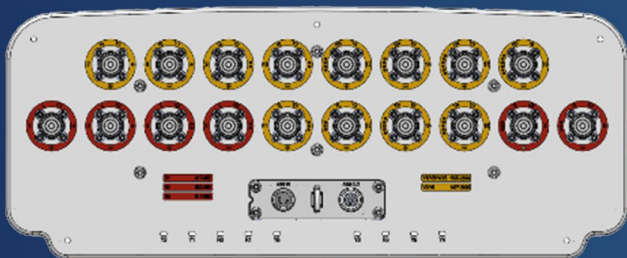

# BROADRADIO

*Innovation in Wireless*

18 Ports Panel Antenna  
 J2C2L4PX309.10P-DL-2C  
 617-862/880-960/617-960/2×1427-2690/  
 4×1695-2690MHz  
 2695×498×197mm

16 Ports Hybrid Multibeam Antenna  
 U23L2PX311.510P-2C  
 2×698-960/2×3×1710-2690MHz 65°/2×23°  
 2700×498×197mm

2.6/3.5GHz TDD + 2L6M Panel Antenna  
 S-S2U2C2L2PX10.8.10P2-DH2-2C  
 8T8R TDD 2300-3800MHz/  
 2×698-960/2×1427-2690/2×1695-2200/  
 2×2490-2690MHz  
 2095×498×197mm

3 Sector Tube Antenna  
 3UL2OX305.10P3-2C  
 3×698-960/3×2×1710-2690MHz  
 Φ400×1450mm

3 Sector Tube Antenna  
 3L2OX305P-2Q  
 3×2×1710-2690MHz  
 Φ160x1675mm

Cable-free Green Antenna  
 S-VPX0407P-E2-C  
 8T8R TDD 3300-3800MHz  
 600×270×149mm

36 Ports Hexa Beam Antenna  
 6L6R2PX06F6-C  
 6×1695-2690/2×6×3300-4200MHz 8°/8°  
 22/22dBi  
 1195×1195×136mm