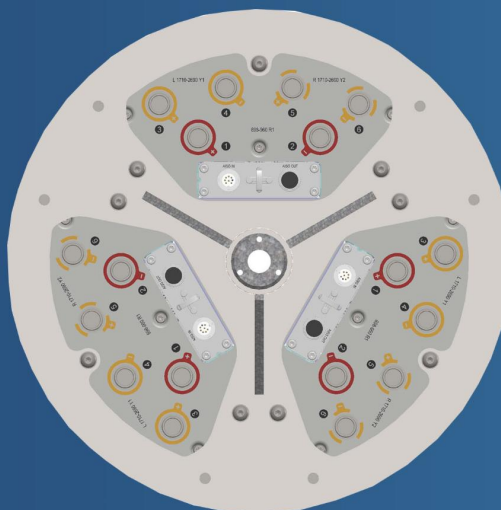

# BROADRADIO

*Innovation in Wireless*

18 Ports Panel Antenna  
 J2C2L4PX309.10P-DL-2C  
 617-862/880-960/617-960/2×1427-2690/  
 4×1695-2690MHz  
 2695×498×197mm

16 Ports Hybrid Multibeam Antenna  
 U23L2PX311.510P-2C  
 2×698-960/2×3×1710-2690MHz 65°/2×23°  
 2700×498×197mm

2.6/3.5GHz TDD + 2L6M Panel Antenna  
 S-S2U2C2L2PX10.8.10P2-DH2-2C  
 8T8R TDD 2300-3800MHz/  
 2×698-960/2×1427-2690/2×1695-2200/  
 2×2490-2690MHz  
 2095×498×197mm

3 Sector Tube Antenna  
 3UL2OX305.10P3-2C  
 3×698-960/3×2×1710-2690MHz  
 Φ400×1450mm

3 Sector Tube Antenna  
 3L2OX305P-2Q  
 3×2×1710-2690MHz  
 Φ160x1675mm

Cable-free Green Antenna  
 S-VPX0407P-E2-C  
 8T8R TDD 3300-3800MHz  
 600×270×149mm

36 Ports Hexa Beam Antenna  
 6L6R2PX06F6-C  
 6×1695-2690/2×6×3300-4200MHz 8°/8°  
 22/22dBi  
 1195×1195×136mm