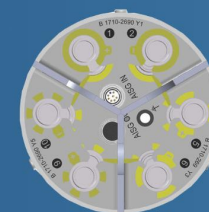

# BROADRADIO

*Innovation in Wireless*

18 Ports Panel Antenna  
 J2C2L4PX309.10P-DL-2C  
 617-862/880-960/617-960/2×1427-2690/  
 4×1695-2690MHz  
 2695×498×197mm

16 Ports Hybrid Multibeam Antenna  
 U23L2PX311.510P-2C  
 2×698-960/2×3×1710-2690MHz 65°/2×23°  
 2700×498×197mm

2.6/3.5GHz TDD + 2L6M Panel Antenna  
 S-S2U2C2L2PX10.8.10P2-DH2-2C  
 8T8R TDD 2300-3800MHz/  
 2×698-960/2×1427-2690/2×1695-2200/  
 2×2490-2690MHz  
 2095×498×197mm

3 Sector Tube Antenna  
 3UL2OX305.10P3-2C  
 3×698-960/3×2×1710-2690MHz  
 Φ400×1450mm

3 Sector Tube Antenna  
 3L2OX305P-2Q  
 3×2×1710-2690MHz  
 Φ160x1675mm

Cable-free Green Antenna  
 S-VPX0407P-E2-C  
 8T8R TDD 3300-3800MHz  
 600×270×149mm

36 Ports Hexa Beam Antenna  
 6L6R2PX06F6-C  
 6×1695-2690/2×6×3300-4200MHz 8°/8°  
 22/22dBi  
 1195×1195×136mm