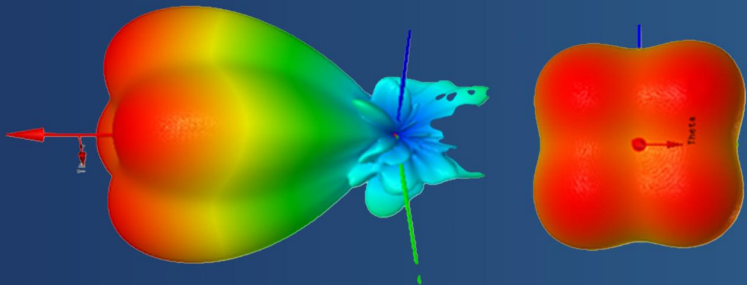

Stadium Antenna

The Best Event Wireless Solution

FEATURES

- Rectangle beam pattern, H/50°,V/50°
- Support popular bands, 790-960,1710-1690, 3300-3800MHz
- Support 2x2, 4x4 MIMO

Multibeam Antenna

Dense User Area (DUA) Solution

FEATURES

- Spherical Dual band 6/12 Beam Antenna
- Azimuth adjustment function
- Beam Azimuth adjustable -5°-+5°
- Support 2x2, 4x4 MIMO
- Support popular bands, 6×1427-2690 /12×3300-4200MHz