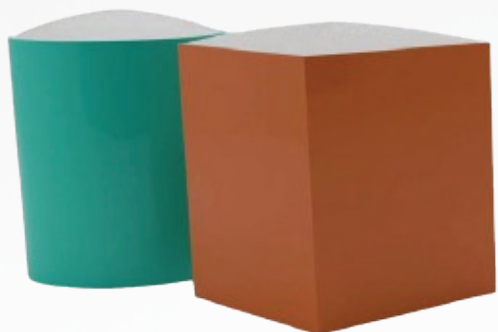

COST 50\$

Round **Poufs**

Laminated with Imigongo Patterns

CODE	JKK112						
Size	35Lx45Hx35W						
QUANTITY IN STOCK	<table border="0"> <tr> <td>JKK112 (i)</td> <td>5</td> </tr> <tr> <td>JKK112 (ii)</td> <td>3</td> </tr> <tr> <td>JKK112 (iii)</td> <td>2</td> </tr> </table>	JKK112 (i)	5	JKK112 (ii)	3	JKK112 (iii)	2
JKK112 (i)	5						
JKK112 (ii)	3						
JKK112 (iii)	2						
COST	30\$						

Wooden Finish **Poufs**

CODE	JKK112 B				
Size	35Lx45Hx35W				
QUANTITY IN STOCK	<table border="0"> <tr> <td>Square</td> <td>2</td> </tr> <tr> <td>Hexagon</td> <td>50</td> </tr> </table>	Square	2	Hexagon	50
Square	2				
Hexagon	50				
COST	30\$				