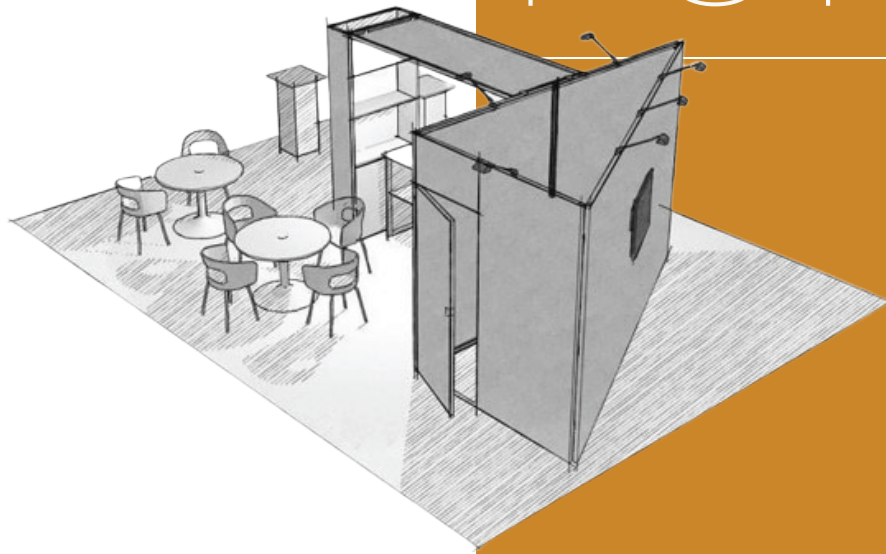

Exhibition

FURNITURES