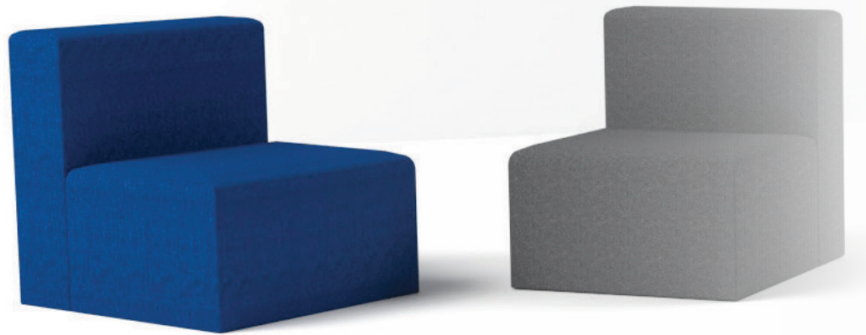

Chair **Type 3**

The chair is made of Plastic and steel.

CODE	JKK104
Size	40Lx45Hx50W
QUANTITY IN STOCK	26
COST	40\$

Adjustable Bar **Stool**

The Adjustable Bar Stool is made of an adjustable Steel bar and a leather seat.

CODE	JKK105
Size	40Lx70Hx50W
QUANTITY IN STOCK	Black 12 White 11
COST	55\$

Bar **Stool Type 1**

Bar Stool Type 1 is made of Wood and Plastic.

CODE	JKK106
Size	40Lx70Hx50W
QUANTITY IN STOCK	Grey 170 White 23
COST	55\$

Sofa **Elevate Wind Chair**

Soft seating creates a welcoming and comfortable, and they are made of Wood and covered with Fabric

CODE	JKK107												
Size	55Lx45Hx50W												
QUANTITY IN STOCK	<table border="0"> <tr><td>Blue</td><td>12</td></tr> <tr><td>Grey</td><td>14</td></tr> <tr><td>Red</td><td>11</td></tr> <tr><td>Nylon Green</td><td>11</td></tr> <tr><td>Light Grey</td><td>12</td></tr> <tr><td>Black Rexin</td><td>7</td></tr> </table>	Blue	12	Grey	14	Red	11	Nylon Green	11	Light Grey	12	Black Rexin	7
Blue	12												
Grey	14												
Red	11												
Nylon Green	11												
Light Grey	12												
Black Rexin	7												
COST	35\$												