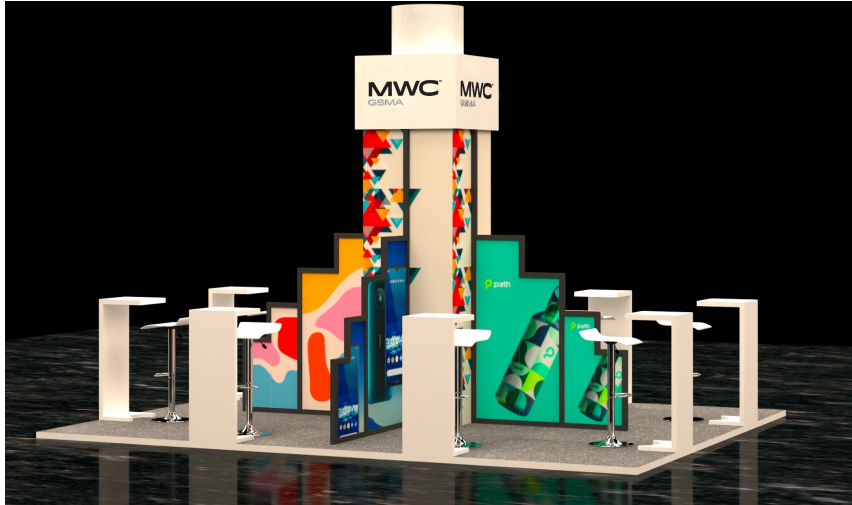

Country Pavilion includes

- Stand construction
- 8 counter desks for the different start-ups.
- 8 stools
- 8 power sockets
- Deck floor fully carpeted
- Customizable graphics on walls and central pole

Artworks Specification

Artwork dimensions:

Small sidewall: 1460mm H and 1270mm W (need exact dimension of stepped area). *Please see details on next pages*

Centre pole: 3000mm H x 900mm W. *Please see details on next pages*

Artwork specifications: