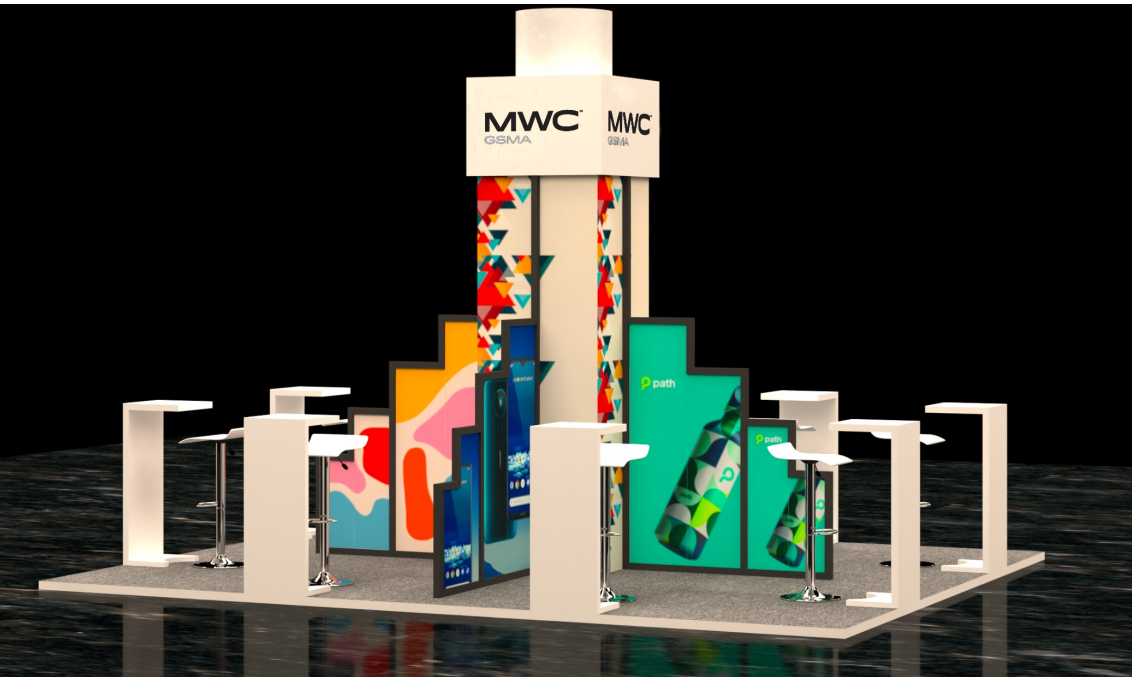

Country Pavilion

The STAND design is the copyright property of JKK Int'l Africa LTD. This can not be used, reproduced or passed on to a third party without consent JKK Int' Africa.