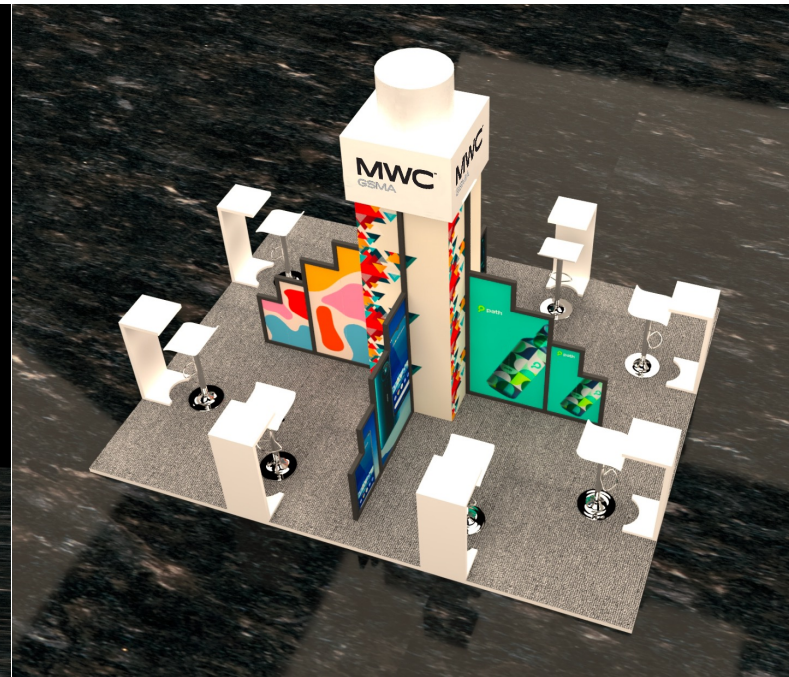

Stand Packages – Country Pavilion

Country Pavilion

The STAND design is the copyright property of JKK Int'l Africa LTD. This can not be used, reproduced or passed on to a third party without consent JKK Int' Africa.

Country Pavilion includes

- Stand construction
- 8 counter desks for the different start-ups.
- 8 stools
- 8 power sockets
- Deck floor fully carpeted
- Customizable graphics on walls and central pole

Artworks Specification

Artwork dimensions:

Small sidewall: 1460mm H and 1270mm W (need exact dimension of stepped area). *Please see details on next pages*

Centre pole: 3000mm H x 900mm W. *Please see details on next pages*

Artwork specifications: