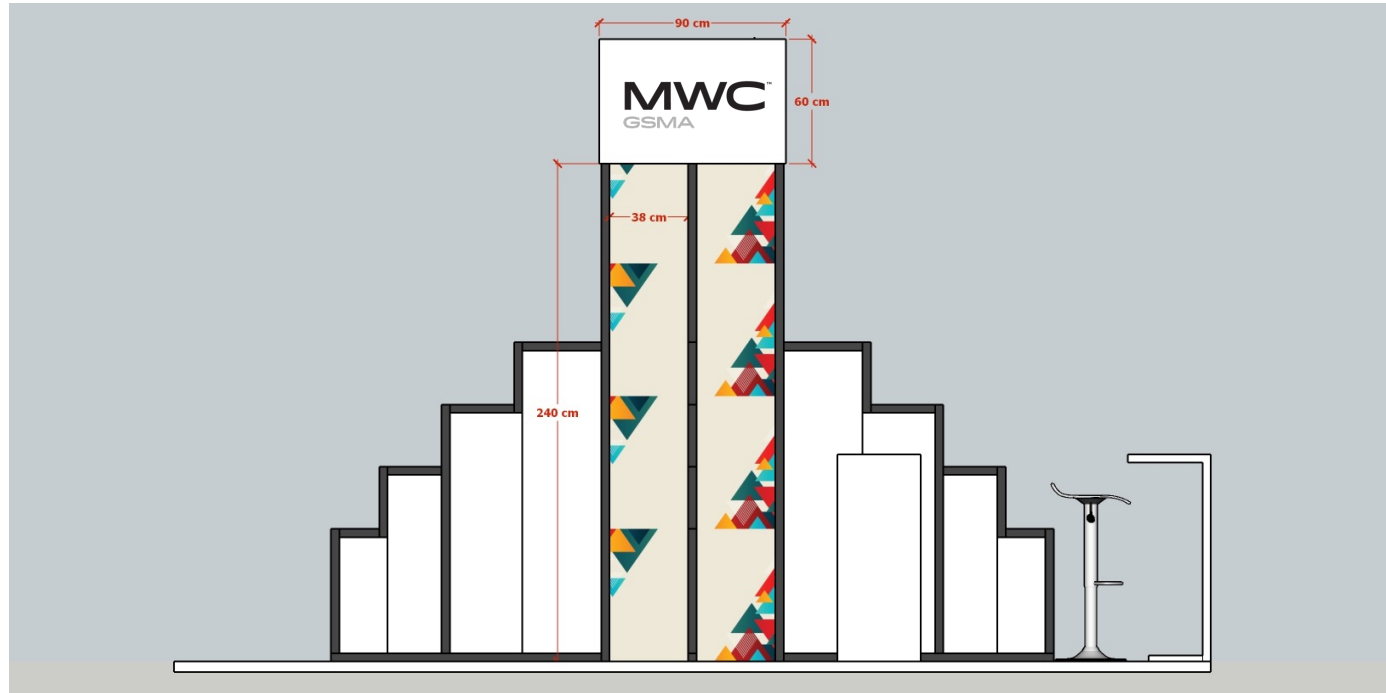

Artworks Specification

Centre Pole

The STAND design is the copyright property of JKK Int'l Africa LTD. This can not be used, reproduced or passed on to a third party without consent JKK Int' Africa.