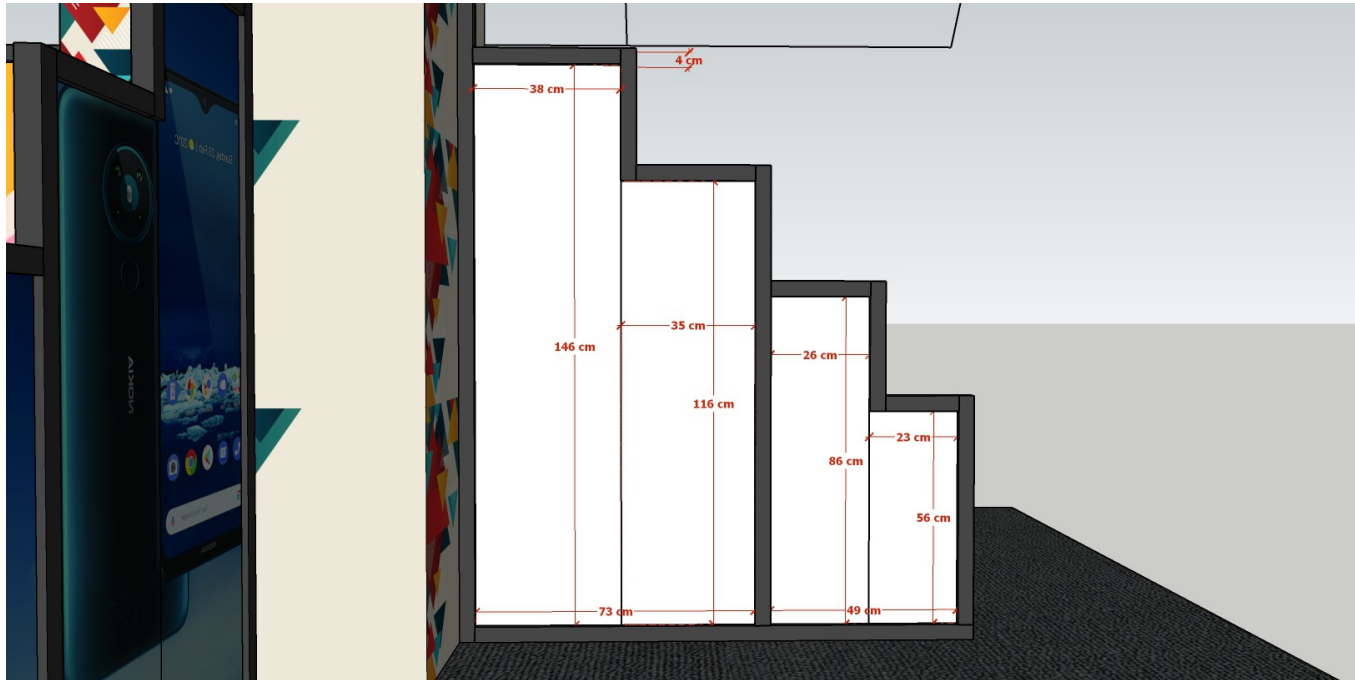

Artworks Specification

Small sidewalls

The STAND design is the copyright property of JKK Int'l Africa LTD. This can not be used, reproduced or passed on to a third party without consent JKK Int' Africa.