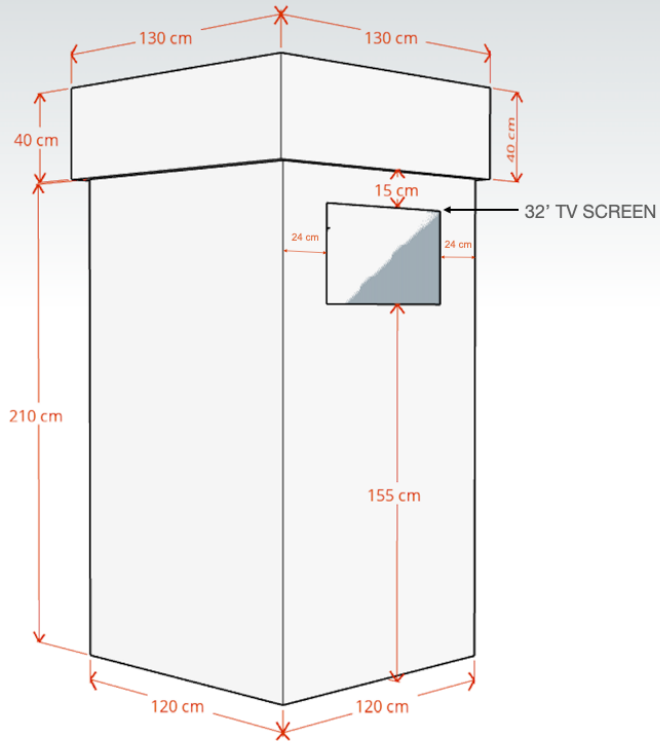

## Premium showcase includes

- 1 Counter desk with branding
- 4 high tables
- 9 stools
- 2 Screens
- Customisable graphics around pillar
- Power supply

## Artwork dimensions

- **Counter artwork:** 1000mm W x 1000mm H
- **Central pillar(x4):** 1200mm W x 2100mm H. *(Please take into account the TV when designing your artwork)*
- **Top of the pillar (x4):** 1200mm W x 400mm H