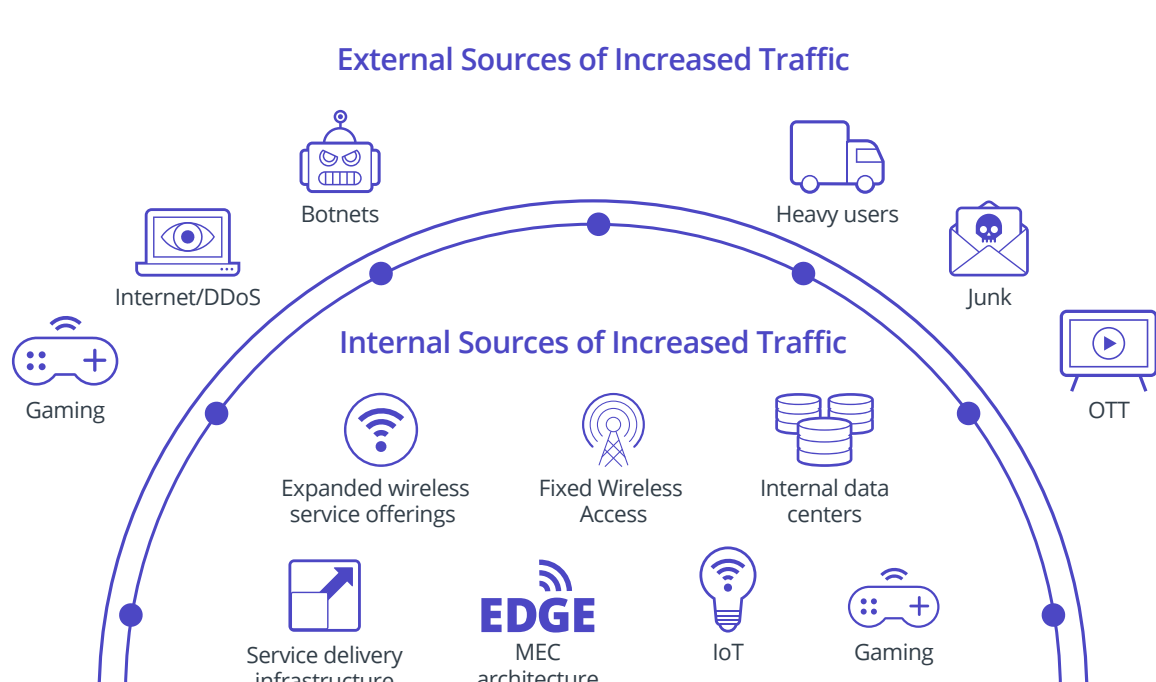

3 Key Mobile Network Security Challenges

Is your network prepared?

The only 4G/5G Network Security Solution is Here

5G is Forcing a Fundamental Shift in Operational Focus

2G/3G/4G Considerations:

There is now a 4th critical operational consideration:

5G-Enabled Broadband Connectivity is Presenting MNO's With **NEW BUSINESS OPPORTUNITIES** & **NEW OPERATIONAL CHALLENGES**

CHALLENGE 1

Rapid Growth of 4G/5G Data Traffic Hinders Visibility

The network perimeter is becoming more distributed and ephemeral.

Proactive detection

Improves the Quality of the User Experience

CHALLENGE 3

Monitoring an Expanding Attack Surface

There is now a more distributed and ephemeral network perimeter.

Exposing users and devices to potentially malicious traffic

Unique, scalable deep packet inspection (DPI) technology - comprehensive visibility

User and control plane telemetry that detect inbound, outbound, and cross bound threats - and then contextualizes these threats