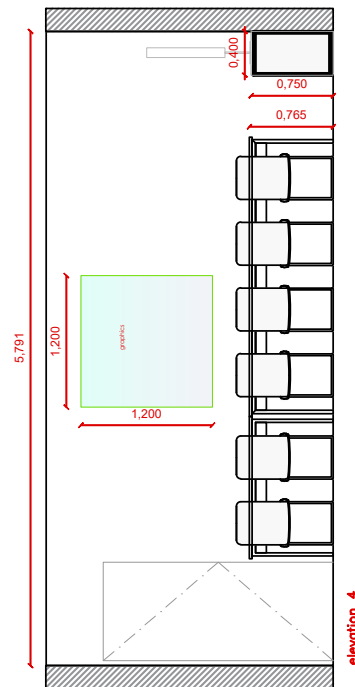

Layout Boardroom / 12 Pax

A COMFORTABLE AND ELEGANT ROOM FOR MEETINGS.
No extra elements are required.

Room Package STANDARD 12pax

- Room Signage: Nameplate in the corridor
- Carpeted floor (no optional color)
- 1 x Wastepaper Basket
- 1 x Coat stand
- 1 x Small flower decoration
- 1 x Aromatic arrangement
- 1 x Graphic elements (1 x Frame A)**
- 1 x Cable cover

SERVICES PROVIDED BY FIRA BARCELONA

- Lockable lock
- 1 x Laptop connection
- Wi-Fi (not part of this specification)
- 1 x 50-55" TV Screen, table support
- Power sockets in the walls (0,6kw available)
- 1,5 x Boardroom Table
- 12 x White colour chairs
- 1 x Lockable Cupboard

Only in Hall 2.1
One glass wall

! (*) If extra power is required, please contact Fira

*Please check out your location in the general layout.