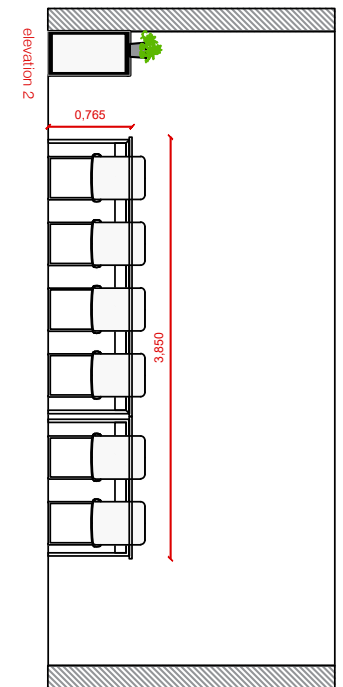

Layout Boardroom / 12 Pax

A COMFORTABLE AND ELEGANT ROOM FOR MEETINGS.
No extra elements are required.

Room Package STANDARD 12pax

- Room Signage: Nameplate in the corridor
- Carpeted floor (no optional color)
- 1 x Wastepaper Basket
- 1 x Coat stand
- 1 x Small flower decoration
- 1 x Aromatic arrangement
- 1 x Graphic elements (1 x Frame A)**
- 1 x Cable cover

SERVICES PROVIDED BY FIRA BARCELONA

- Lockable lock
- 1 x Laptop connection
- Wi-Fi (not part of this specification)
- 1 x 50-55" TV Screen, table support
- Power sockets in the walls (0,6kw available)
- 1,5 x Boardroom Table
- 12 x White colour chairs
- 1 x Lockable Cupboard

Only in Hall 2.1
One glass wall

! (*) If extra power is required, please contact Fira

*Please check out your location in the general layout.