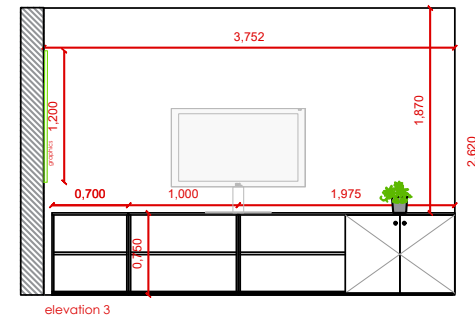

Layout Boardroom / 12 Pax

A COMFORTABLE AND ELEGANT ROOM FOR MEETINGS.
No extra elements are required.

Room Package STANDARD 12pax

- Room Signage: Nameplate in the corridor
- Carpeted floor (no optional color)
- 1 x Wastepaper Basket
- 1 x Coat stand
- 1 x Small flower decoration
- 1 x Aromatic arrangement
- 1 x Graphic elements (1 x Frame A)**
- 1 x Cable cover

SERVICES PROVIDED BY FIRA BARCELONA

- Lockable lock
- 1 x Laptop connection
- Wi-Fi (not part of this specification)
- 1 x 50-55" TV Screen, table support
- Power sockets in the walls (0,6kw available)
- 1,5 x Boardroom Table
- 12 x White colour chairs
- 1 x Lockable Cupboard

Only in Hall 2.1
One glass wall

! (*) If extra power is required, please contact Fira

*Please check out your location in the general layout.