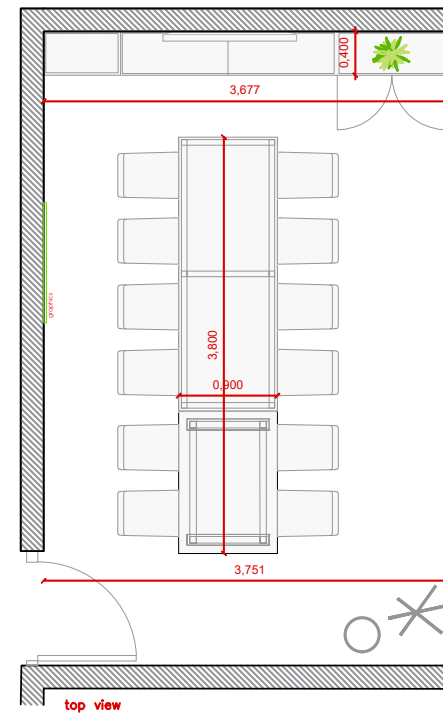

Layout Boardroom / 12 Pax

A COMFORTABLE AND ELEGANT ROOM FOR MEETINGS.
No extra elements are required.

Room Package STANDARD 12pax

- Room Signage: Nameplate in the corridor
- Carpeted floor (no optional color)
- 1 x Wastepaper Basket
- 1 x Coat stand
- 1 x Small flower decoration
- 1 x Aromatic arrangement
- 1 x Graphic elements (1 x Frame A)**
- 1 x Cable cover

SERVICES PROVIDED BY FIRA BARCELONA

- Lockable lock
- 1 x Laptop connection
- Wi-Fi (not part of this specification)
- 1 x 50-55" TV Screen, table support
- Power sockets in the walls (0,6kw available)
- 1,5 x Boardroom Table
- 12 x White colour chairs
- 1 x Lockable Cupboard

Only in Hall 2.1
One glass wall

! (*) If extra power is required, please contact Fira

*Please check out your location in the general layout.