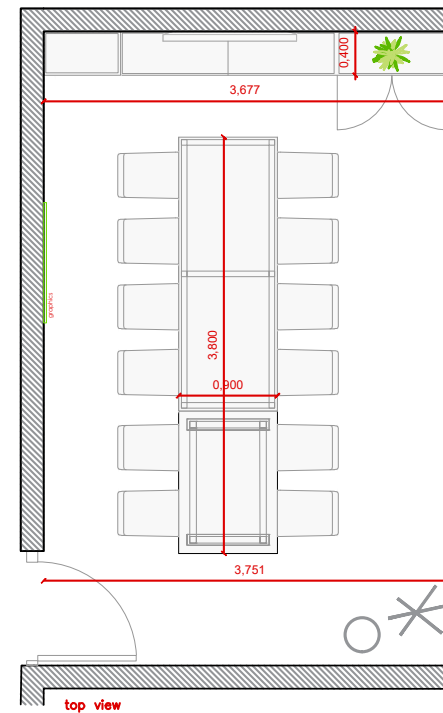

Layout Boardroom / 12 Pax ZONE A

A COMFORTABLE AND ELEGANT ROOM FOR MEETINGS.
No extra elements are required.

Room Package STANDARD 12pax

- Room Signage: Nameplate in the corridor
- Carpeted floor (no optional color)
- 1 x Wastepaper Basket
- 1 x Coat stand
- 1 x Small flower decoration
- 1 x Aromatic arrangement
- 1 x Graphic elements (1 x Frame A)**
- 1 x Cable cover

SERVICES PROVIDED BY FIRA BARCELONA

- Lockable lock
- 1 x Laptop connection
- Wi-Fi (not part of this specification)
- 1 x 50-55" TV Screen, table support
- Power sockets in the walls (0,6kw available)
- 1,5 x Boardroom Table
- 12 x White colour chairs
- 1 x Lockable Cupboard

Only in Hall 2.1
One glass wall

! (*) If extra power is required, please contact Fira

*Please check out your location in the general layout.