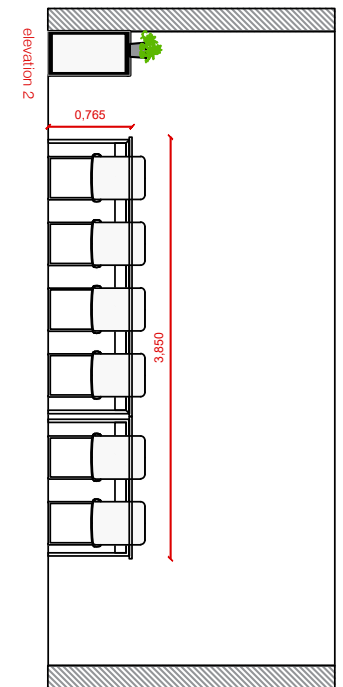

Layout Boardroom / 12 Pax ZONE A

A COMFORTABLE AND ELEGANT ROOM FOR MEETINGS.
No extra elements are required.

Room Package STANDARD 12pax

- Room Signage: Nameplate in the corridor
- Carpeted floor (no optional color)
- 1 x Wastepaper Basket
- 1 x Coat stand
- 1 x Small flower decoration
- 1 x Aromatic arrangement
- 1 x Graphic elements (1 x Frame A)**
- 1 x Cable cover

SERVICES PROVIDED BY FIRA BARCELONA

- Lockable lock
- 1 x Laptop connection
- Wi-Fi (not part of this specification)
- 1 x 50-55" TV Screen, table support
- Power sockets in the walls (0,6kw available)
- 1,5 x Boardroom Table
- 12 x White colour chairs
- 1 x Lockable Cupboard

Only in Hall 2.1
One glass wall

! (*) If extra power is required, please contact Fira

*Please check out your location in the general layout.