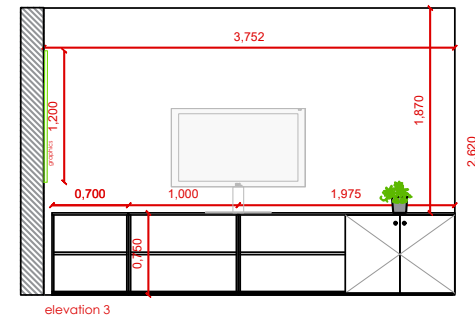

Layout Boardroom / 12 Pax ZONE A

A COMFORTABLE AND ELEGANT ROOM FOR MEETINGS.
No extra elements are required.

Room Package STANDARD 12pax

- Room Signage: Nameplate in the corridor
- Carpeted floor (no optional color)
- 1 x Wastepaper Basket
- 1 x Coat stand
- 1 x Small flower decoration
- 1 x Aromatic arrangement
- 1 x Graphic elements (1 x Frame A)**
- 1 x Cable cover

SERVICES PROVIDED BY FIRA BARCELONA

- Lockable lock
- 1 x Laptop connection
- Wi-Fi (not part of this specification)
- 1 x 50-55" TV Screen, table support
- Power sockets in the walls (0,6kw available)
- 1,5 x Boardroom Table
- 12 x White colour chairs
- 1 x Lockable Cupboard

Only in Hall 2.1
One glass wall

! (*) If extra power is required, please contact Fira

*Please check out your location in the general layout.