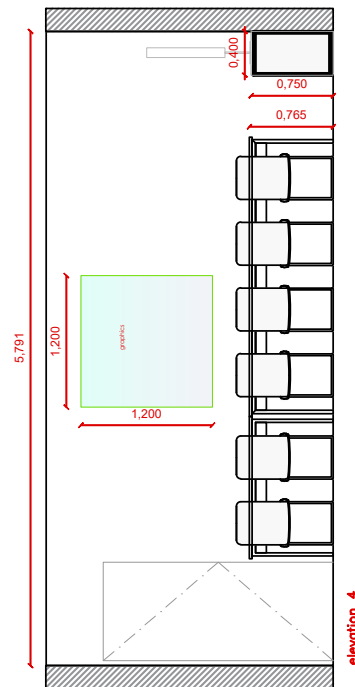

Layout Boardroom / 12 Pax ZONE A

A COMFORTABLE AND ELEGANT ROOM FOR MEETINGS.
No extra elements are required.

Room Package STANDARD 12pax

- Room Signage: Nameplate in the corridor
- Carpeted floor (no optional color)
- 1 x Wastepaper Basket
- 1 x Coat stand
- 1 x Small flower decoration
- 1 x Aromatic arrangement
- 1 x Graphic elements (1 x Frame A)**
- 1 x Cable cover

SERVICES PROVIDED BY FIRA BARCELONA

- Lockable lock
- 1 x Laptop connection
- Wi-Fi (not part of this specification)
- 1 x 50-55" TV Screen, table support
- Power sockets in the walls (0,6kw available)
- 1,5 x Boardroom Table
- 12 x White colour chairs
- 1 x Lockable Cupboard

Only in Hall 2.1
One glass wall

! (*) If extra power is required, please contact Fira

*Please check out your location in the general layout.