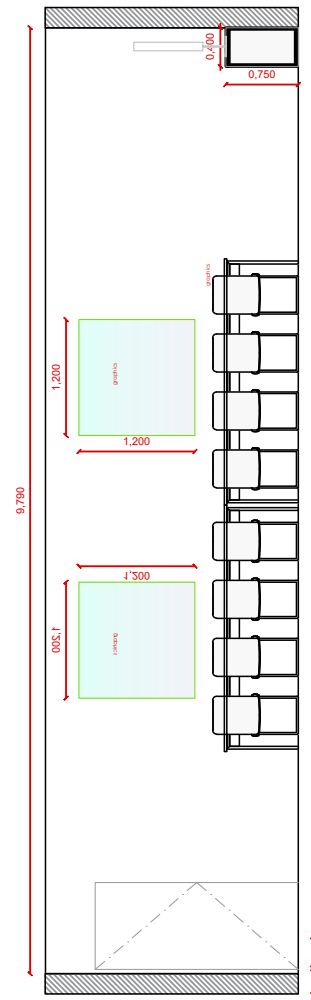

Layout Boardroom / 16 Pax

A COMFORTABLE AND ELEGANT ROOM FOR MEETINGS.
No extra elements are required.

Room Package STANDARD 16pax

- Room Signage: Nameplate in the corridor
- Carpeted floor (no optional color)
- 2 x Wastepaper Basket
- 2 x Coat stand
- 2 x Small flower decoration
- 2 x Aromatic arrangement
- 2 x Graphic elements (2 x Frame A)**
- 1 x Cable cover

SERVICES PROVIDED BY FIRA BARCELONA

- Lockable lock
- 1 x Laptop connection
- Wi-Fi (not part of this specification)
- 1 x 50-55" TV Screen, table support
- Power sockets in the walls (0,6kw available)
- 2 x Boardroom Table
- 16 x White colour chairs
- 1 x Lockable Cupboard

Only in Hall 2.1
One glass wall

! (*) *If extra power is required, please contact Fira*

*Please check out your location in the general layout.