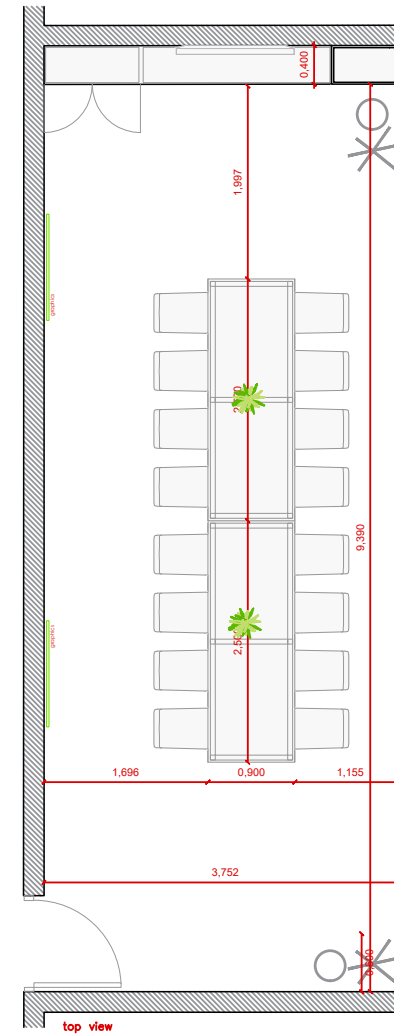

Layout Boardroom / 16 Pax

A COMFORTABLE AND ELEGANT ROOM FOR MEETINGS.
No extra elements are required.

Room Package STANDARD 16pax

- Room Signage: Nameplate in the corridor
- Carpeted floor (no optional color)
- 2 x Wastepaper Basket
- 2 x Coat stand
- 2 x Small flower decoration
- 2 x Aromatic arrangement
- 2 x Graphic elements (2 x Frame A)**
- 1 x Cable cover

SERVICES PROVIDED BY FIRA BARCELONA

- Lockable lock
- 1 x Laptop connection
- Wi-Fi (not part of this specification)
- 1 x 50-55" TV Screen, table support
- Power sockets in the walls (0,6kw available)
- 2 x Boardroom Table
- 16 x White colour chairs
- 1 x Lockable Cupboard

Only in Hall 2.1
One glass wall

! (*) *If extra power is required, please contact Fira*

*Please check out your location in the general layout.