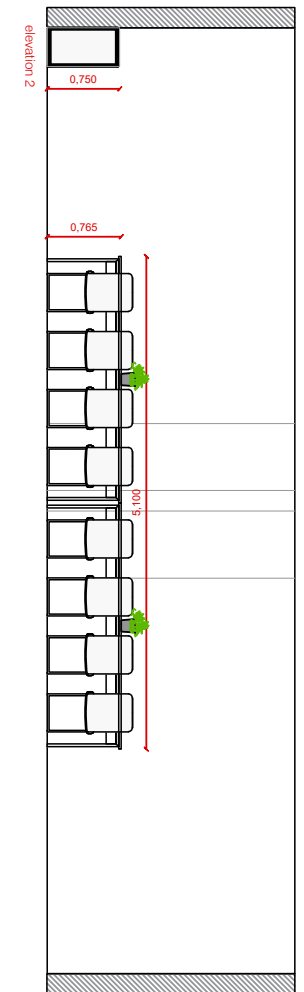

## Room Package STANDARD 16pax

- Room Signage: Nameplate in the corridor
- Carpeted floor (no optional color)
- 2 x Wastepaper Basket
- 2 x Coat stand
- 2 x Small flower decoration
- 2 x Aromatic arrangement
- 2 x Graphic elements (2 x Frame A)\*\*
- 1 x Cable cover

### SERVICES PROVIDED BY FIRA BARCELONA

- Lockable lock
- 1 x Laptop connection
- Wi-Fi (not part of this specification)
- 1 x 50-55" TV Screen, table support
- Power sockets in the walls (0,6kw available)
- 2 x Boardroom Table
- 16 x White colour chairs
- 1 x Lockable Cupboard

**Only in Hall 2.1**  
**One glass wall**

**!** (\*) *If extra power is required, please contact Fira*

\*Please check out your location in the general layout.

NAMEPLATES  
INFORMATION & DETAILS

Standard model nameplates with logo:

WITH LOGO

Available branded area: **38 X 28,7cm**

**Attention:**  
For special request, please contact ServiFira

Standard model nameplates without logo:

**Attention:**  
Only if we don't received the customer's logo on time.