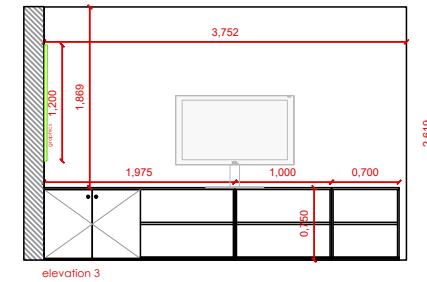

Layout Boardroom / 16 Pax

A COMFORTABLE AND ELEGANT ROOM FOR MEETINGS.
No extra elements are required.

Room Package STANDARD 16pax

- Room Signage: Nameplate in the corridor
- Carpeted floor (no optional color)
- 2 x Wastepaper Basket
- 2 x Coat stand
- 2 x Small flower decoration
- 2 x Aromatic arrangement
- 2 x Graphic elements (2 x Frame A)**
- 1 x Cable cover

SERVICES PROVIDED BY FIRA BARCELONA

- Lockable lock
- 1 x Laptop connection
- Wi-Fi (not part of this specification)
- 1 x 50-55" TV Screen, table support
- Power sockets in the walls (0,6kw available)
- 2 x Boardroom Table
- 16 x White colour chairs
- 1 x Lockable Cupboard

Only in Hall 2.1
One glass wall

! (*) *If extra power is required, please contact Fira*

*Please check out your location in the general layout.