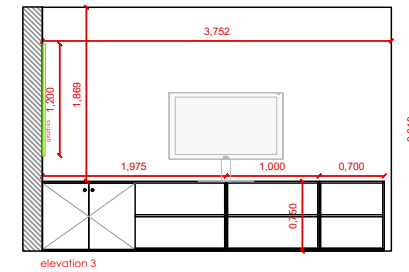

Layout Boardroom / 16 Pax ZONE A

A COMFORTABLE AND ELEGANT ROOM FOR MEETINGS.
No extra elements are required.

Room Package STANDARD 16pax

- Room Signage: Nameplate in the corridor
- Carpeted floor (no optional color)
- 2 x Wastepaper Basket
- 2 x Coat stand
- 2 x Small flower decoration
- 2 x Aromatic arrangement
- 2 x Graphic elements (2 x Frame A)**
- 1 x Cable cover

SERVICES PROVIDED BY FIRA BARCELONA

- Lockable lock
- 1 x Laptop connection
- Wi-Fi (not part of this specification)
- 1 x 50-55" TV Screen, table support
- Power sockets in the walls (0,6kw available)
- 2 x Boardroom Table
- 16 x White colour chairs
- 1 x Lockable Cupboard

Only in Hall 2.1
One glass wall

! (*) If extra power is required, please contact Fira

*Please check out your location in the general layout.