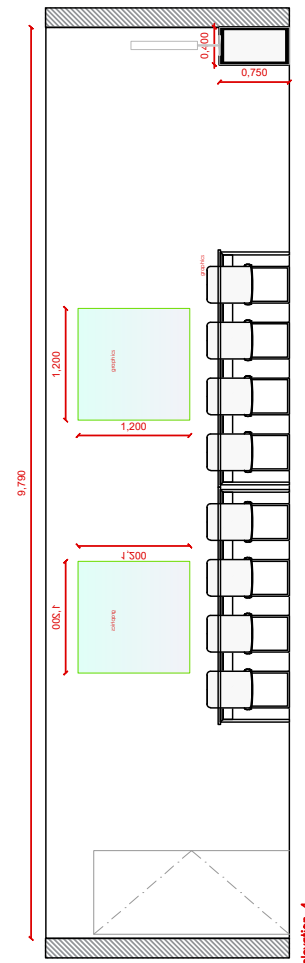

Layout Boardroom / 16 Pax ZONE A

A COMFORTABLE AND ELEGANT ROOM FOR MEETINGS.
No extra elements are required.

Room Package STANDARD 16pax

- Room Signage: Nameplate in the corridor
- Carpeted floor (no optional color)
- 2 x Wastepaper Basket
- 2 x Coat stand
- 2 x Small flower decoration
- 2 x Aromatic arrangement
- 2 x Graphic elements (2 x Frame A)**
- 1 x Cable cover

SERVICES PROVIDED BY FIRA BARCELONA

- Lockable lock
- 1 x Laptop connection
- Wi-Fi (not part of this specification)
- 1 x 50-55" TV Screen, table support
- Power sockets in the walls (0,6kw available)
- 2 x Boardroom Table
- 16 x White colour chairs
- 1 x Lockable Cupboard

Only in Hall 2.1
One glass wall

! (*) If extra power is required, please contact Fira

*Please check out your location in the general layout.