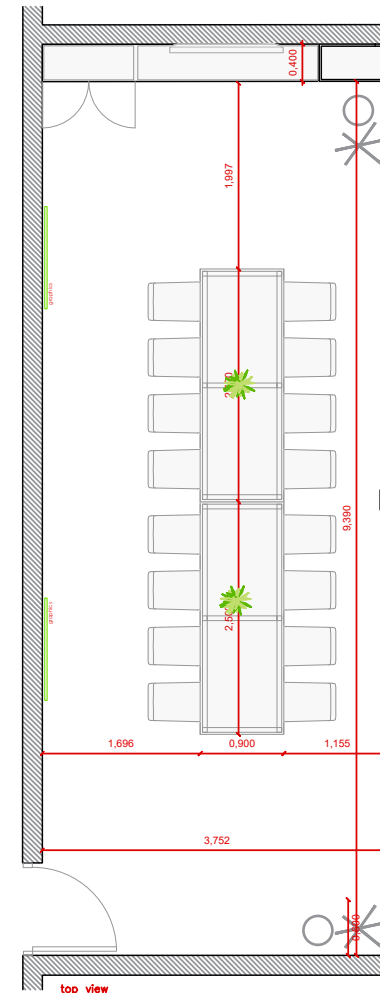

Layout Boardroom / 16 Pax ZONE A

A COMFORTABLE AND ELEGANT ROOM FOR MEETINGS.
No extra elements are required.

Room Package STANDARD 16pax

- Room Signage: Nameplate in the corridor
- Carpeted floor (no optional color)
- 2 x Wastepaper Basket
- 2 x Coat stand
- 2 x Small flower decoration
- 2 x Aromatic arrangement
- 2 x Graphic elements (2 x Frame A)**
- 1 x Cable cover

SERVICES PROVIDED BY FIRA BARCELONA

- Lockable lock
- 1 x Laptop connection
- Wi-Fi (not part of this specification)
- 1 x 50-55" TV Screen, table support
- Power sockets in the walls (0,6kw available)
- 2 x Boardroom Table
- 16 x White colour chairs
- 1 x Lockable Cupboard

Only in Hall 2.1
One glass wall

! (*) If extra power is required, please contact Fira

*Please check out your location in the general layout.