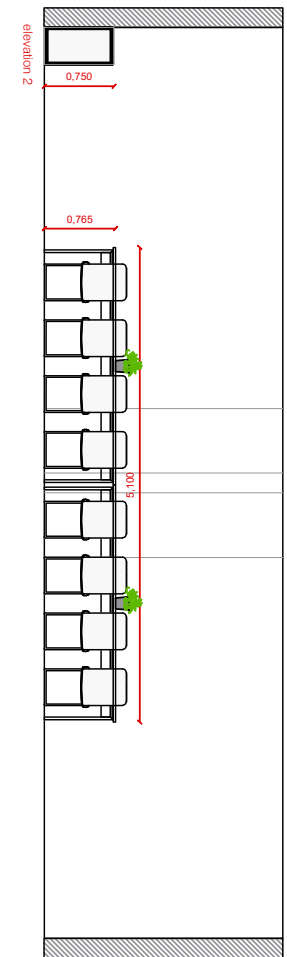

Room Package STANDARD 16pax

- Room Signage: Nameplate in the corridor
- Carpeted floor (no optional color)
- 2 x Wastepaper Basket
- 2 x Coat stand
- 2 x Small flower decoration
- 2 x Aromatic arrangement
- 2 x Graphic elements (2 x Frame A)**
- 1 x Cable cover

SERVICES PROVIDED BY FIRA BARCELONA

- Lockable lock
- 1 x Laptop connection
- Wi-Fi (not part of this specification)
- 1 x 50-55" TV Screen, table support
- Power sockets in the walls (0,6kw available)
- 2 x Boardroom Table
- 16 x White colour chairs
- 1 x Lockable Cupboard

Only in Hall 2.1
One glass wall

! (*) If extra power is required, please contact Fira

*Please check out your location in the general layout.

NAMEPLATES
INFORMATION & DETAILS

Standard model nameplates with logo:

WITH LOGO

Available branded area: **38 X 28,7cm**

Attention:
For special request, please contact ServiFira

Standard model nameplates without logo:

Attention:
Only if we don't received the customer's logo on time.