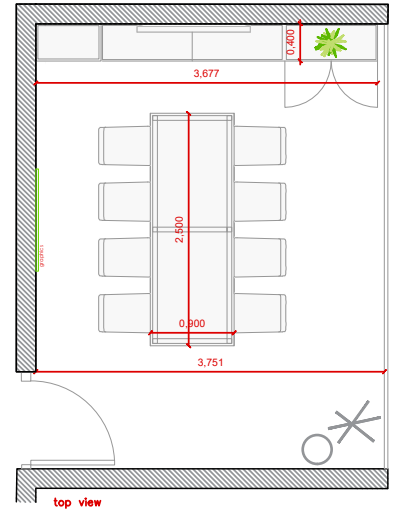

Layout Boardroom / 8 Pax

A COMFORTABLE AND ELEGANT ROOM FOR MEETINGS.
No extra elements are required.

Room Package STANDARD 8pax

- Room Signage: Nameplate in the corridor
- Carpeted floor (no optional color)
- 1 x Wastepaper Basket
- 1 x Coat stand
- 1 x Small flower decoration
- 1 x Aromatic arrangement
- 1 x Graphic elements (1 x Frame A)**
- 1 x Cable cover

SERVICES PROVIDED BY FIRA BARCELONA

- Lockable lock
- 1 x Laptop connection
- Wi-Fi (not part of this specification)
- 1 x 50-55" TV Screen, table support
- Power sockets in the walls (0,6kw available)
- 1 x Boardroom Table
- 8 x White colour chairs
- 1 x Lockable Cupboard

Only in Hall 2.1
One glass wall

! (*) If extra power is required, please contact Fira

*Please check out your location in the general layout.