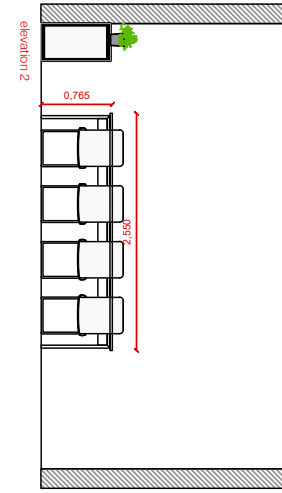

Layout Boardroom / 8 Pax

A COMFORTABLE AND ELEGANT ROOM FOR MEETINGS.
No extra elements are required.

Room Package STANDARD 8pax

- Room Signage: Nameplate in the corridor
- Carpeted floor (no optional color)
- 1 x Wastepaper Basket
- 1 x Coat stand
- 1 x Small flower decoration
- 1 x Aromatic arrangement
- 1 x Graphic elements (1 x Frame A)**
- 1 x Cable cover

SERVICES PROVIDED BY FIRA BARCELONA

- Lockable lock
- 1 x Laptop connection
- Wi-Fi (not part of this specification)
- 1 x 50-55" TV Screen, table support
- Power sockets in the walls (0,6kw available)
- 1 x Boardroom Table
- 8 x White colour chairs
- 1 x Lockable Cupboard

Only in Hall 2.1
One glass wall

! (*) If extra power is required, please contact Fira

*Please check out your location in the general layout.