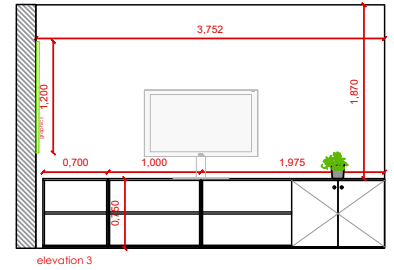

Layout Boardroom / 8 Pax

A COMFORTABLE AND ELEGANT ROOM FOR MEETINGS.
No extra elements are required.

Room Package STANDARD 8pax

- Room Signage: Nameplate in the corridor
- Carpeted floor (no optional color)
- 1 x Wastepaper Basket
- 1 x Coat stand
- 1 x Small flower decoration
- 1 x Aromatic arrangement
- 1 x Graphic elements (1 x Frame A)**
- 1 x Cable cover

SERVICES PROVIDED BY FIRA BARCELONA

- Lockable lock
- 1 x Laptop connection
- Wi-Fi (not part of this specification)
- 1 x 50-55" TV Screen, table support
- Power sockets in the walls (0,6kw available)
- 1 x Boardroom Table
- 8 x White colour chairs
- 1 x Lockable Cupboard

Only in Hall 2.1
One glass wall

! (*) If extra power is required, please contact Fira

*Please check out your location in the general layout.