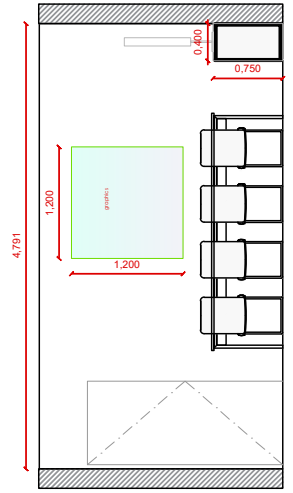

Layout Boardroom / 8 Pax

A COMFORTABLE AND ELEGANT ROOM FOR MEETINGS.
No extra elements are required.

Room Package STANDARD 8pax

- Room Signage: Nameplate in the corridor
- Carpeted floor (no optional color)
- 1 x Wastepaper Basket
- 1 x Coat stand
- 1 x Small flower decoration
- 1 x Aromatic arrangement
- 1 x Graphic elements (1 x Frame A)**
- 1 x Cable cover

SERVICES PROVIDED BY FIRA BARCELONA

- Lockable lock
- 1 x Laptop connection
- Wi-Fi (not part of this specification)
- 1 x 50-55" TV Screen, table support
- Power sockets in the walls (0,6kw available)
- 1 x Boardroom Table
- 8 x White colour chairs
- 1 x Lockable Cupboard

Only in Hall 2.1
One glass wall

! (*) If extra power is required, please contact Fira

*Please check out your location in the general layout.