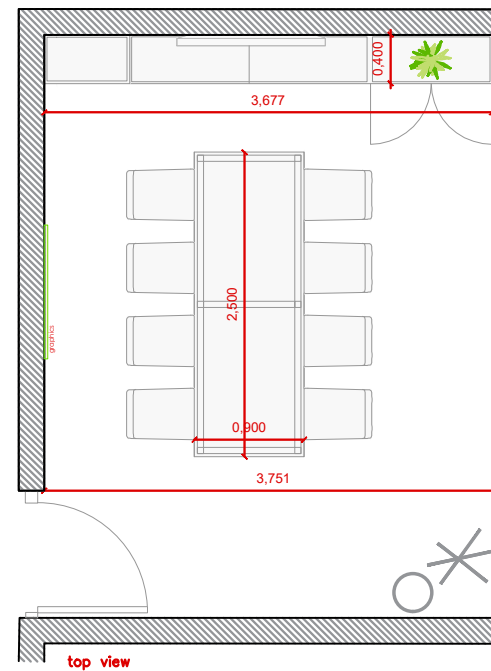

Layout Boardroom / 8 Pax ZONE A

A COMFORTABLE AND ELEGANT ROOM FOR MEETINGS.
No extra elements are required.

Room Package **STANDARD 8pax**

- Room Signage: Nameplate in the corridor
- Carpeted floor (no optional color)
- 1 x Wastepaper Basket
- 1 x Coat stand
- 1 x Small flower decoration
- 1 x Aromatic arrangement
- 1 x Graphic elements (1 x Frame A)**
- 1 x Cable cover

SERVICES PROVIDED BY FIRA BARCELONA

- Lockable lock
- 1 x Laptop connection
- Wi-Fi (not part of this specification)
- 1 x 50-55" TV Screen, table support
- Power sockets in the walls (0,6kw available)
- 1 x Boardroom Table
- 8 x White colour chairs
- 1 x Lockable Cupboard

Only in Hall 2.1
One glass wall

! (*) *If extra power is required, please contact Fira*

*Please check out your location in the general layout.