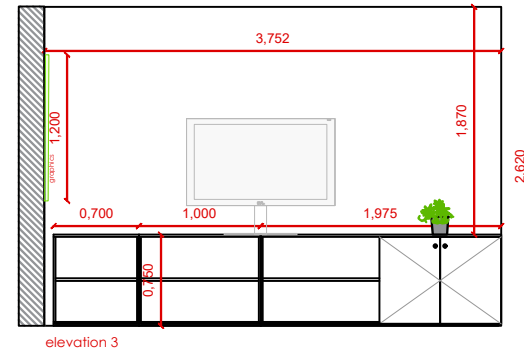

Layout Boardroom / 8 Pax ZONE A

A COMFORTABLE AND ELEGANT ROOM FOR MEETINGS.
No extra elements are required.

Room Package **STANDARD 8pax**

- Room Signage: Nameplate in the corridor
- Carpeted floor (no optional color)
- 1 x Wastepaper Basket
- 1 x Coat stand
- 1 x Small flower decoration
- 1 x Aromatic arrangement
- 1 x Graphic elements (1 x Frame A)**
- 1 x Cable cover

SERVICES PROVIDED BY FIRA BARCELONA

- Lockable lock
- 1 x Laptop connection
- Wi-Fi (not part of this specification)
- 1 x 50-55" TV Screen, table support
- Power sockets in the walls (0,6kw available)
- 1 x Boardroom Table
- 8 x White colour chairs
- 1 x Lockable Cupboard

Only in Hall 2.1
One glass wall

! (*) *If extra power is required, please contact Fira*

*Please check out your location in the general layout.