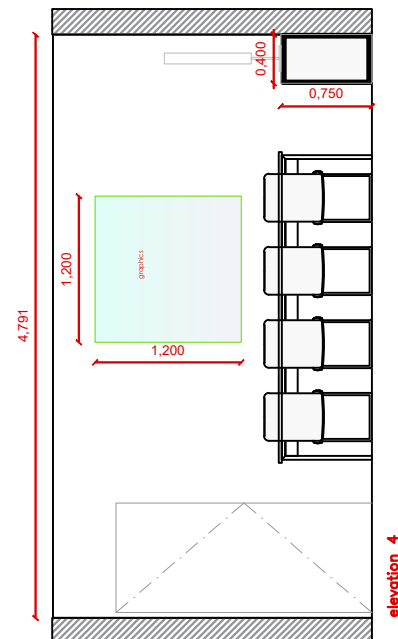

Layout Boardroom / 8 Pax ZONE A

A COMFORTABLE AND ELEGANT ROOM FOR MEETINGS.
No extra elements are required.

Room Package **STANDARD 8pax**

- Room Signage: Nameplate in the corridor
- Carpeted floor (no optional color)
- 1 x Wastepaper Basket
- 1 x Coat stand
- 1 x Small flower decoration
- 1 x Aromatic arrangement
- 1 x Graphic elements (1 x Frame A)**
- 1 x Cable cover

SERVICES PROVIDED BY FIRA BARCELONA

- Lockable lock
- 1 x Laptop connection
- Wi-Fi (not part of this specification)
- 1 x 50-55" TV Screen, table support
- Power sockets in the walls (0,6kw available)
- 1 x Boardroom Table
- 8 x White colour chairs
- 1 x Lockable Cupboard

Only in Hall 2.1
One glass wall

! (*) *If extra power is required, please contact Fira*

*Please check out your location in the general layout.