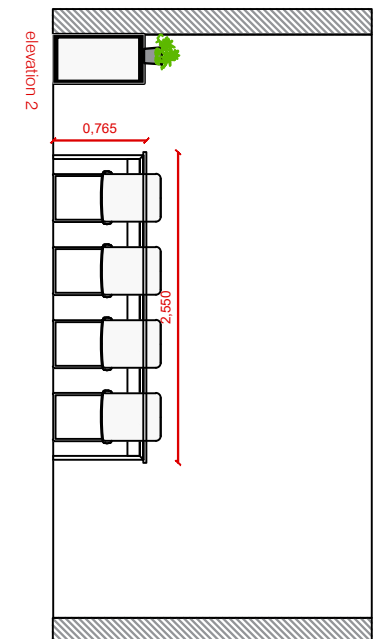

Layout Boardroom / 8 Pax ZONE A

A COMFORTABLE AND ELEGANT ROOM FOR MEETINGS.
No extra elements are required.

Room Package **STANDARD 8pax**

- Room Signage: Nameplate in the corridor
- Carpeted floor (no optional color)
- 1 x Wastepaper Basket
- 1 x Coat stand
- 1 x Small flower decoration
- 1 x Aromatic arrangement
- 1 x Graphic elements (1 x Frame A)**
- 1 x Cable cover

SERVICES PROVIDED BY FIRA BARCELONA

- Lockable lock
- 1 x Laptop connection
- Wi-Fi (not part of this specification)
- 1 x 50-55" TV Screen, table support
- Power sockets in the walls (0,6kw available)
- 1 x Boardroom Table
- 8 x White colour chairs
- 1 x Lockable Cupboard

Only in Hall 2.1
One glass wall

! (*) *If extra power is required, please contact Fira*

*Please check out your location in the general layout.