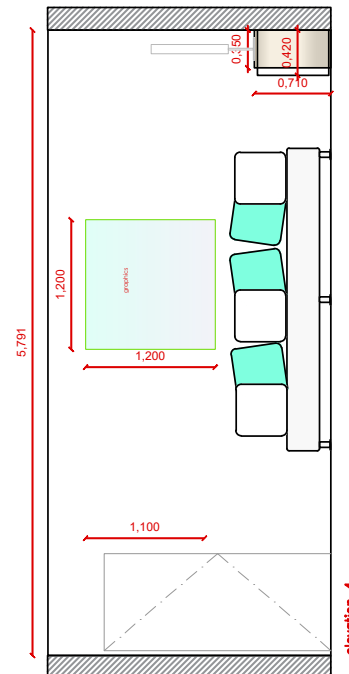

Layout Lounge Room 12 Pax

A RELAXED ATMOSPHERE WITH LOW SEATING TO ENJOY CASUAL MEETINGS.
No extra elements are required.

Room Package LOUNGE 12pax

- Room Signage: Nameplate in the corridor
- Carpeted floor (no optional color)
- 4 x Low coffee Table (2 x embedded sockets)
- 6 x Lounge chairs
- 1,5 x Lounge Sofa & cushions
- 2 x Round carpet
- 1 x Lockable Cupboard
- 1 x Wastepaper Basket
- 1 x Coat stand
- 1 x Plant
- 1 x Aromatic arrangement
- 1 x Graphic elements (1 x Frame A + 1 x Frame B)**
- 1 x Table globe lamp
- 1 x Wireless phone charger

SERVICES PROVIDED BY FIRA BARCELONA

- Lockable lock
- 1 x Laptop connection
- Wi-Fi (not part of this specification)
- 1 x 50-55" TV Screen, table support
- Power sockets in the walls (0,6kw available)

Only in Hall 2.1
One glass wall

! (*) If extra power is required, please contact Fira

*Please check out your location in the general layout.