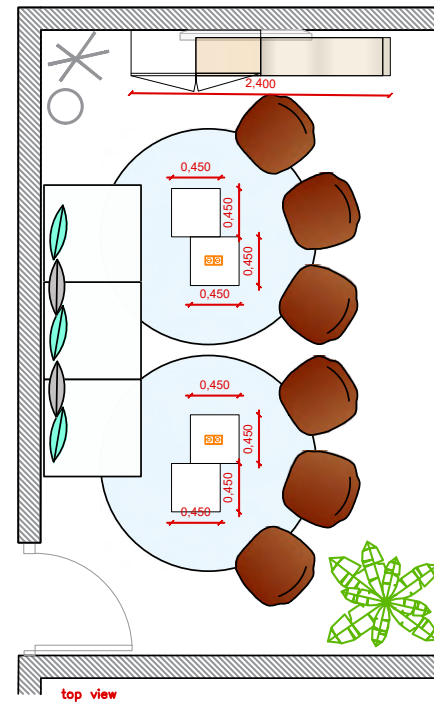

Layout Lounge Room 12 Pax

A RELAXED ATMOSPHERE WITH LOW SEATING TO ENJOY CASUAL MEETINGS.
No extra elements are required.

Room Package LOUNGE 12pax

- Room Signage: Nameplate in the corridor
- Carpeted floor (no optional color)
- 4 x Low coffee Table (2 x embedded sockets)
- 6 x Lounge chairs
- 1,5 x Lounge Sofa & cushions
- 2 x Round carpet
- 1 x Lockable Cupboard
- 1 x Wastepaper Basket
- 1 x Coat stand
- 1 x Plant
- 1 x Aromatic arrangement
- 1 x Graphic elements (1 x Frame A + 1 x Frame B)**
- 1 x Table globe lamp
- 1 x Wireless phone charger

SERVICES PROVIDED BY FIRA BARCELONA

- Lockable lock
- 1 x Laptop connection
- Wi-Fi (not part of this specification)
- 1 x 50-55" TV Screen, table support
- Power sockets in the walls (0,6kw available)

Only in Hall 2.1
One glass wall

! (*) If extra power is required, please contact Fira

*Please check out your location in the general layout.