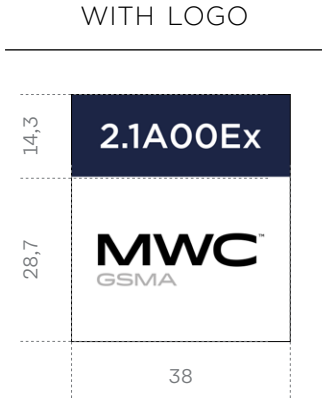

Only in Hall 2.1  
One glass wall

! (\*) If extra power is required, please contact Fira

\*Please check out your location in the general layout.

NAMEPLATES  
INFORMATION & DETAILS

Standard model nameplates with logo:

Available branded area: **38 X 28,7cm**

**!**  
**Attention:**  
 For special request, please contact ServiFira

Standard model nameplates without logo:

**!** **Attention:**  
 Only if we don't received the customer's logo on time.