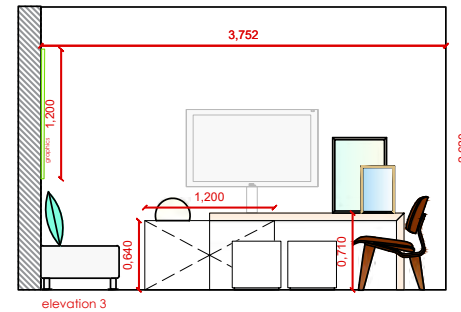

Layout Lounge Room 12 Pax

A RELAXED ATMOSPHERE WITH LOW SEATING TO ENJOY CASUAL MEETINGS.
No extra elements are required.

Room Package LOUNGE 12pax

- Room Signage: Nameplate in the corridor
- Carpeted floor (no optional color)
- 4 x Low coffee Table (2 x embedded sockets)
- 6 x Lounge chairs
- 1,5 x Lounge Sofa & cushions
- 2 x Round carpet
- 1 x Lockable Cupboard
- 1 x Wastepaper Basket
- 1 x Coat stand
- 1 x Plant
- 1 x Aromatic arrangement
- 1 x Graphic elements (1 x Frame A + 1 x Frame B)**
- 1 x Table globe lamp
- 1 x Wireless phone charger

SERVICES PROVIDED BY FIRA BARCELONA

- Lockable lock
- 1 x Laptop connection
- Wi-Fi (not part of this specification)
- 1 x 50-55" TV Screen, table support
- Power sockets in the walls (0,6kw available)

Only in Hall 2.1
One glass wall

! (*) If extra power is required, please contact Fira

*Please check out your location in the general layout.