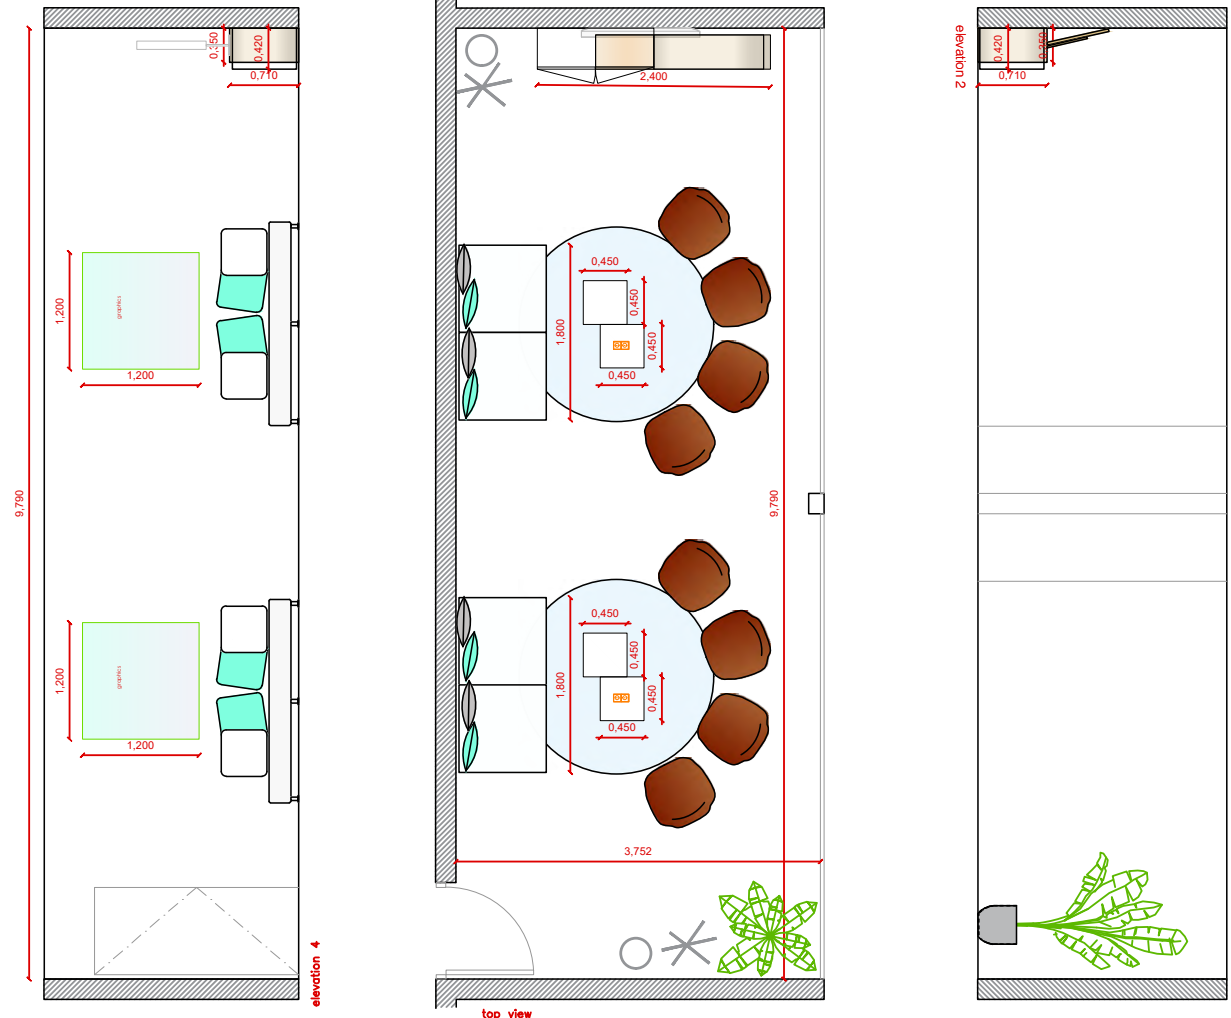

EXECUTIVE MEETING ROOMS 2025

EMR-HALL 2.1

Lounge room 16 Pax

—
v01 | November 2024

Attention!
Graphics shown are subject to change

Layout Lounge Room 16 Pax

A RELAXED ATMOSPHERE WITH LOW SEATING TO ENJOY CASUAL MEETINGS.
No extra elements are required.

Room Package LOUNGE 16pax

- Room Signage: Nameplate in the corridor
- Carpeted floor (no optional color)
- 4 x Low coffee Table (2 x embedded sockets)
- 8 x Lounge chairs
- 2 x Lounge Sofa & cushions
- 2 x Round carpet
- 1 x Lockable Cupboard
- 2 x Wastepaper Basket
- 2 x Coat stand
- 1 x Plant
- 2 x Aromatic arrangement
- 2 x Graphic elements (2 x Frame A + 1 x Frame B)**
- 1 x Table globe lamp
- 1 x Wireless phone charger

SERVICES PROVIDED BY FIRA BARCELONA

- Lockable lock
- 1 x Laptop connection
- Wi-Fi (not part of this specification)
- 1 x 50-55" TV Screen, table support
- Power sockets in the walls (0,6kw available)

Only in Hall 2.1
One glass wall

! (*) If extra power is required, please contact Fira

*Please check out your location in the general layout.

NAMEPLATES
INFORMATION & DETAILS

Standard model nameplates with logo: