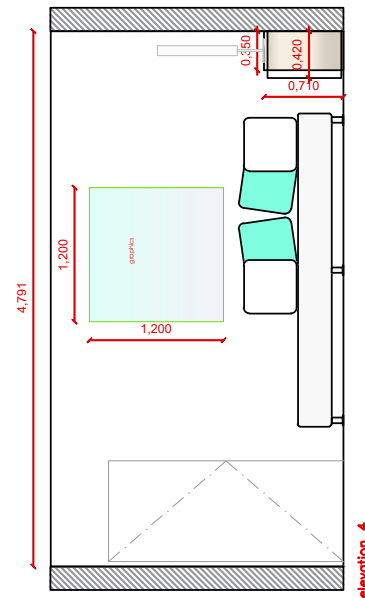

Layout Lounge Room 8 Pax

A RELAXED ATMOSPHERE WITH LOW SEATING TO ENJOY CASUAL MEETINGS.
No extra elements are required.

Room Package LOUNGE 8pax

- Room Signage: Nameplate in the corridor
- Carpeted floor (no optional color)
- 2 x Low coffee Table (1 x embedded sockets)
- 4 x Lounge chairs
- 1 x Lounge Sofa & cushions
- 1 x Round carpet
- 1 x Lockable Cupboard
- 1 x Wastepaper Basket
- 1 x Coat stand
- 1 x Plant
- 1 x Aromatic arrangement
- 1 x Graphic elements (1 x Frame A + 1 x Frame B)**
- 1 x Table globe lamp
- 1 x Wireless phone charger

SERVICES PROVIDED BY FIRA BARCELONA

- Lockable lock
- 1 x Laptop connection
- Wi-Fi (not part of this specification)
- 1 x 50-55" TV Screen, table support
- Power sockets in the walls (0,6kw available)

Only in Hall 2.1
One glass wall

! (*) If extra power is required, please contact Fira

*Please check out your location in the general layout.