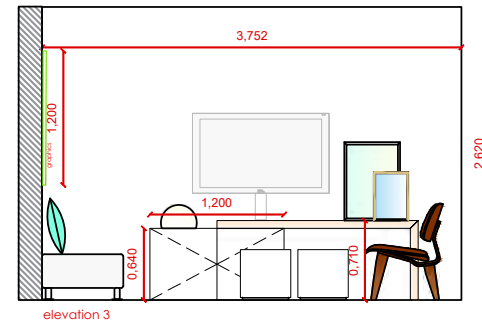

Layout Lounge Room 8 Pax

A RELAXED ATMOSPHERE WITH LOW SEATING TO ENJOY CASUAL MEETINGS.
No extra elements are required.

Room Package LOUNGE 8pax

- Room Signage: Nameplate in the corridor
- Carpeted floor (no optional color)
- 2 x Low coffee Table (1 x embedded sockets)
- 4 x Lounge chairs
- 1 x Lounge Sofa & cushions
- 1 x Round carpet
- 1 x Lockable Cupboard
- 1 x Wastepaper Basket
- 1 x Coat stand
- 1 x Plant
- 1 x Aromatic arrangement
- 1 x Graphic elements (1 x Frame A + 1 x Frame B)**
- 1 x Table globe lamp
- 1 x Wireless phone charger

SERVICES PROVIDED BY FIRA BARCELONA

- Lockable lock
- 1 x Laptop connection
- Wi-Fi (not part of this specification)
- 1 x 50-55" TV Screen, table support
- Power sockets in the walls (0,6kw available)

Only in Hall 2.1
One glass wall

! (*) If extra power is required, please contact Fira

*Please check out your location in the general layout.