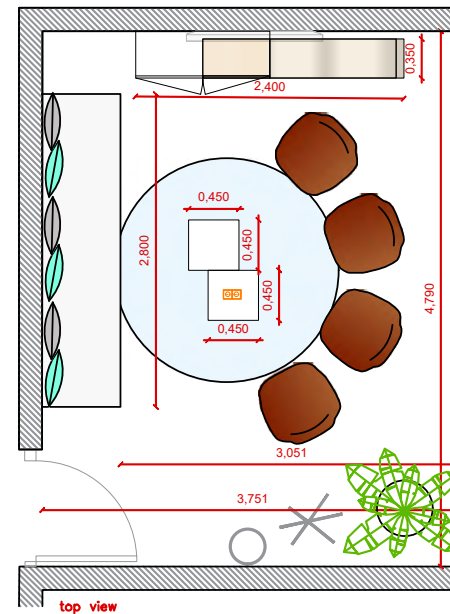

Layout Lounge Room 8 Pax

A RELAXED ATMOSPHERE WITH LOW SEATING TO ENJOY CASUAL MEETINGS.
No extra elements are required.

Room Package LOUNGE 8pax

- Room Signage: Nameplate in the corridor
- Carpeted floor (no optional color)
- 2 x Low coffee Table (1 x embedded sockets)
- 4 x Lounge chairs
- 1 x Lounge Sofa & cushions
- 1 x Round carpet
- 1 x Lockable Cupboard
- 1 x Wastepaper Basket
- 1 x Coat stand
- 1 x Plant
- 1 x Aromatic arrangement
- 1 x Graphic elements (1 x Frame A + 1 x Frame B)**
- 1 x Table globe lamp
- 1 x Wireless phone charger

SERVICES PROVIDED BY FIRA BARCELONA

- Lockable lock
- 1 x Laptop connection
- Wi-Fi (not part of this specification)
- 1 x 50-55" TV Screen, table support
- Power sockets in the walls (0,6kw available)

Only in Hall 2.1
One glass wall

! (*) If extra power is required, please contact Fira

*Please check out your location in the general layout.