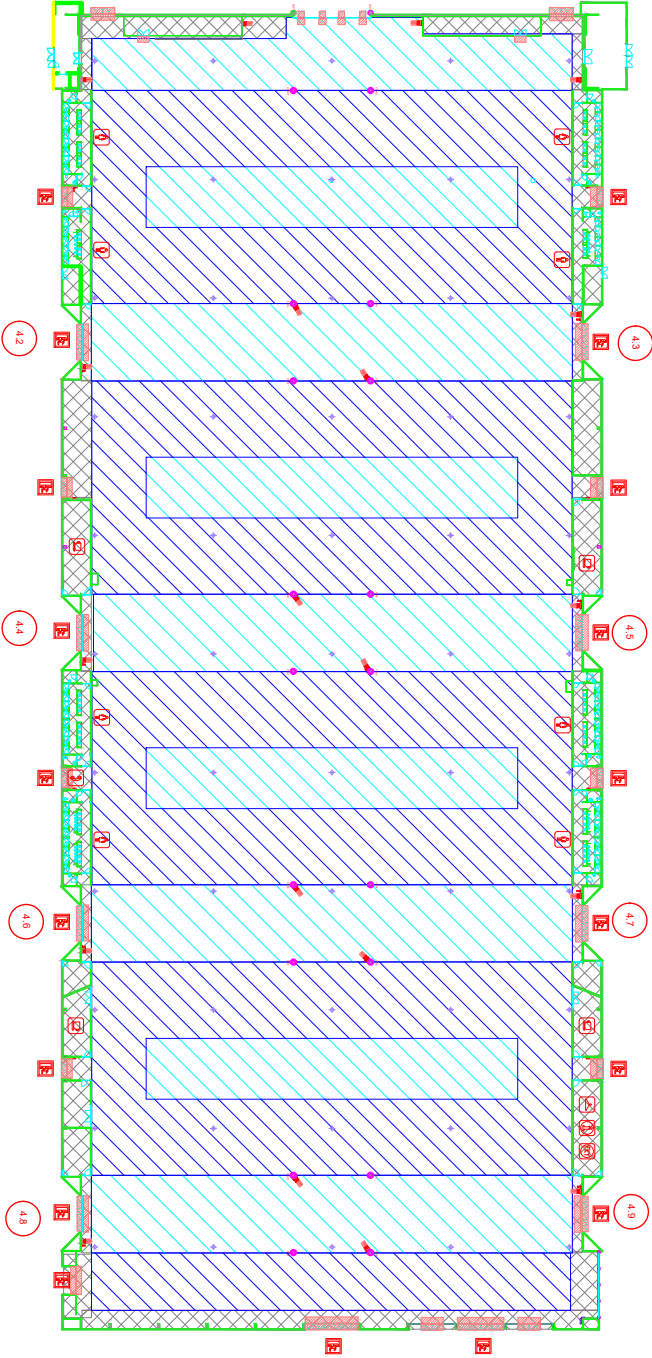

M2 H4. Pre rigging areas and Rigging restrictions

← Hall 3

Hall 6 →

	Height O-ring = 9,50 m.
	Height O-ring = 8,50 m.
	No Rigging