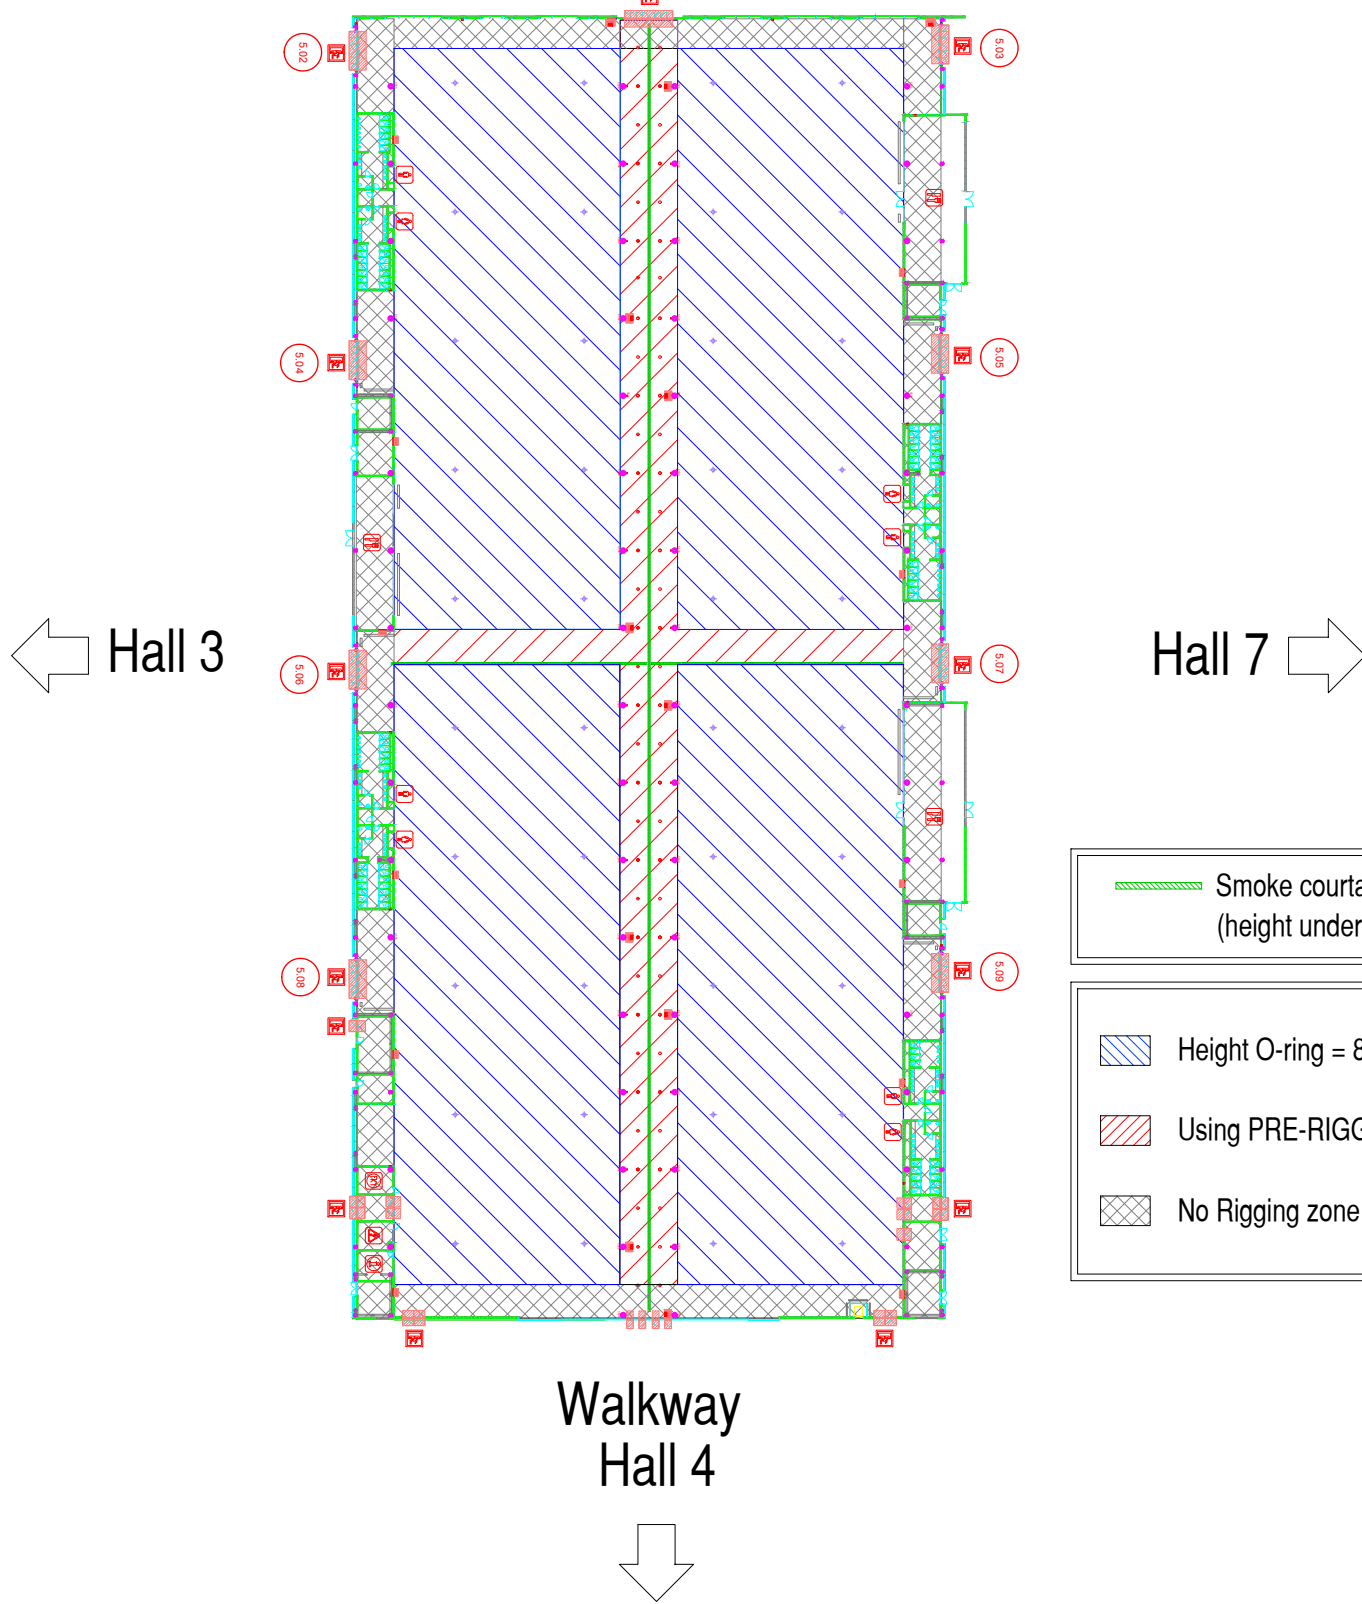

M2 H5. Pre rigging areas and Rigging restrictions

c / de les Ciències

- Smoke curtain h = 7,90 m (height under the curtain)
- Height O-ring = 8,00 m
- Using PRE-RIGGING; Height O-ring = 7,40 m.
- No Rigging zone