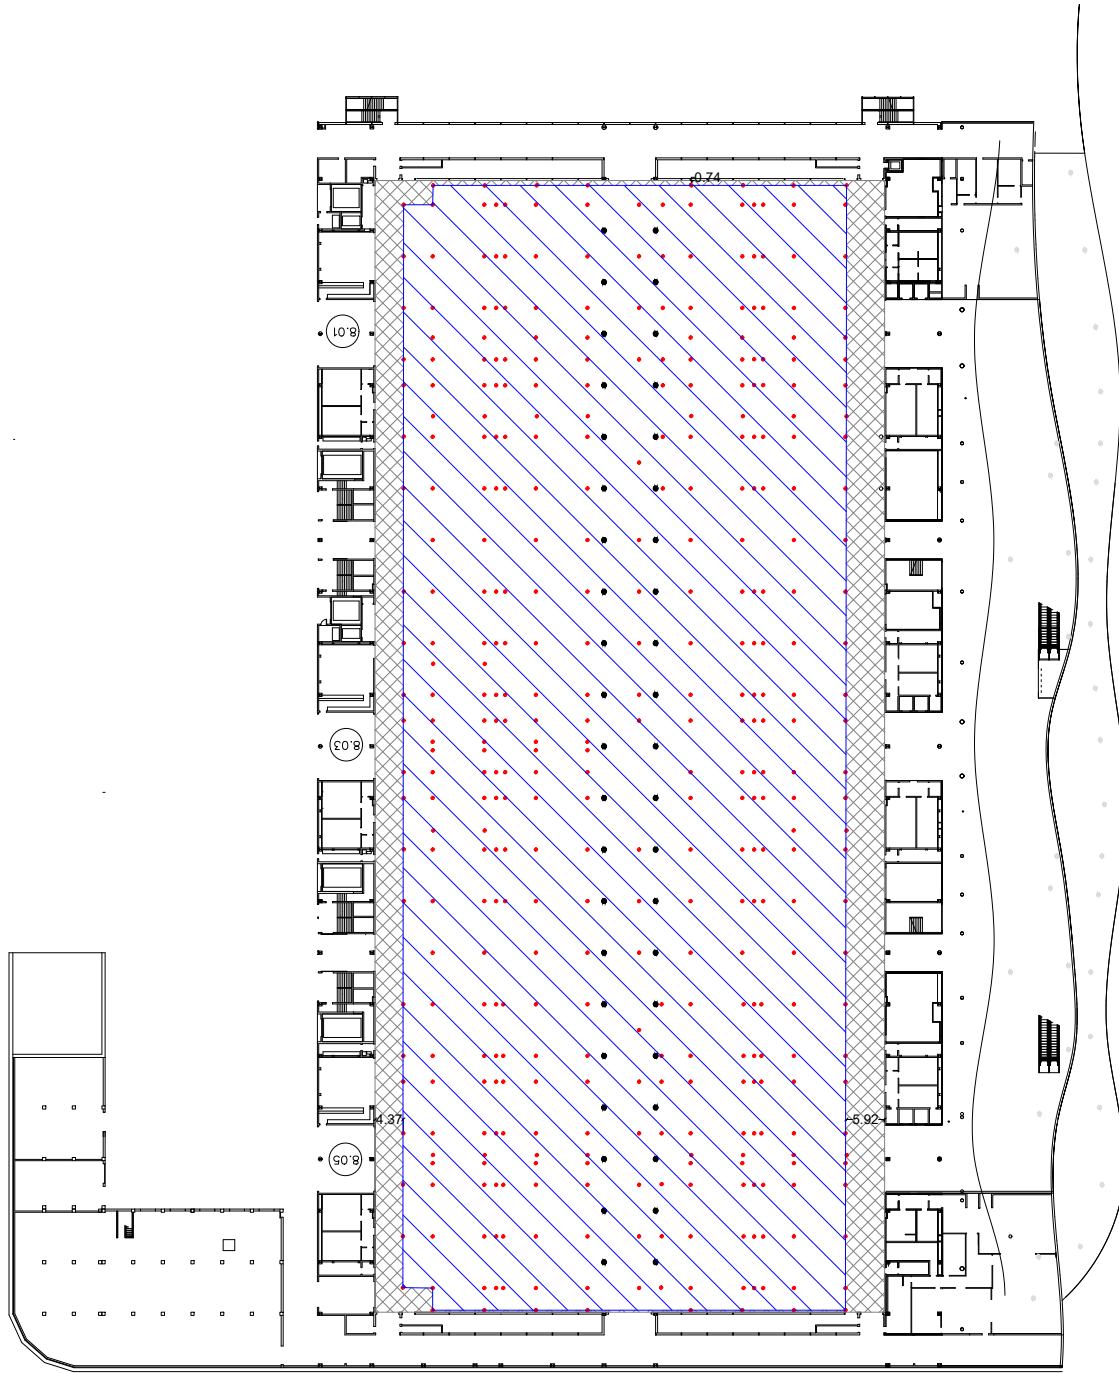

M2 H8.0. Pre rigging areas and Rigging restrictions

Square →

-  Using pre-rigging 1 level; H rigging point = 6,20 m
-  Using pre-rigging 2 levels; H rigging point = 5,90 m
-  Direct point; H rigging point = 6,80 m
-  No-rigging zones