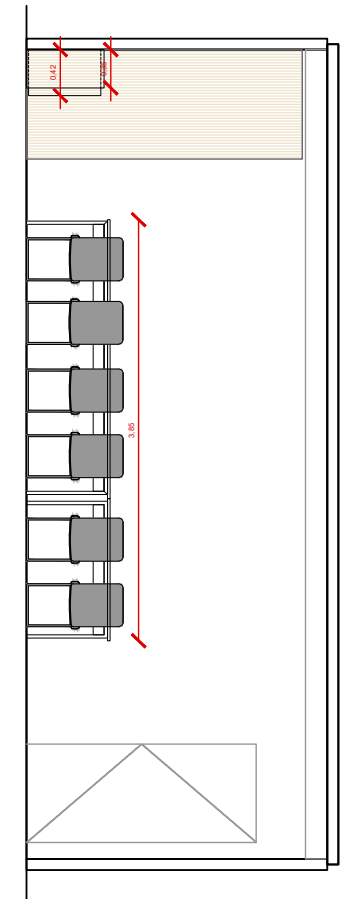

Layout Boardroom / 12 Pax

A COMFORTABLE AND ELEGANT ROOM FOR MEETINGS.
No extra elements are required.

Room Package STANDARD 12pax

- Room Signage: Nameplate in the corridor
- Indicator light for room availability
- Lockable lock (4 x copies of keys)
- Carpeted floor (no optional color)
- 1,5 x Boardroom Table
- 6 x Mink colour chairs
- 6 x Stone colour chairs
- 1 x Lockable Cupboard
- 1 x Wastepaper Basket
- 1 x Coat stand
- 1 x Plant
- 2 x Aromatic arrangement
- 1 x Graphic elements (1 x Frame A)**
- 2 x Cable cover
- 2 x Embedded double sockets on the walls (0,3kw available)
- 2 x Power sockets with USB and HDMI connections on table
- Wi-Fi (not part of this specification)
- 1 x Air Conditioning unit
- 1 x Cabinet for covering the AC unit
- 1 x Wireless phone charger

SERVICES PROVIDED BY FIRA BARCELONA

- Wi-Fi (not part of this specification)
- 1 x 50-55" TV Screen, table support

! (*) If extra power is required, please contact Fira

*Please check out your location in the general layout. ** Please check Frames page information

NAMEPLATES
INFORMATION & DETAILS:

Standard model nameplates with logo:

WITH LOGO

Available branded area: **Ø39cm**

!
Attention:
For special request, please contact ServiFira

Standard model nameplates without logo: