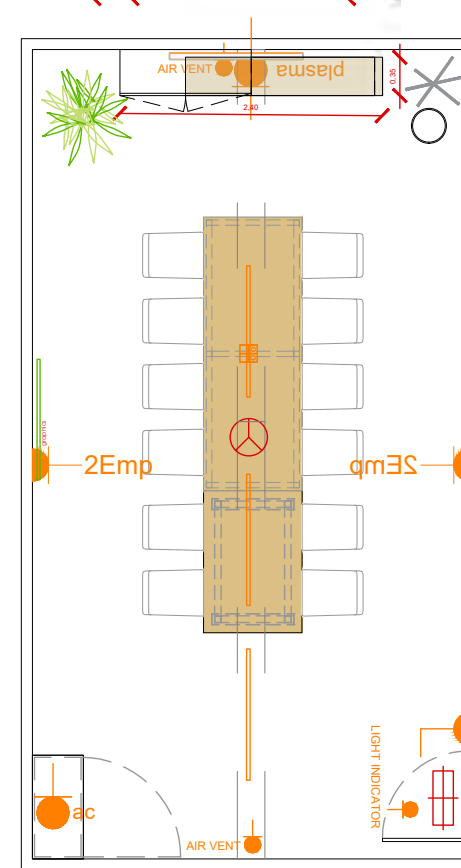

Layout Boardroom / 12 Pax

A COMFORTABLE AND ELEGANT ROOM FOR MEETINGS.
No extra elements are required.

Room Package STANDARD 12pax

- Room Signage: Nameplate in the corridor
- Indicator light for room availability
- Lockable lock (4 x copies of keys)
- Carpeted floor (no optional color)
- 1,5 x Boardroom Table
- 6 x Mink colour chairs
- 6 x Stone colour chairs
- 1 x Lockable Cupboard
- 1 x Wastepaper Basket
- 1 x Coat stand
- 1 x Plant
- 2 x Aromatic arrangement
- 1 x Graphic elements (1 x Frame A)**
- 2 x Cable cover
- 2 x Embedded double sockets on the walls (0,3kw available)
- 2 x Power sockets with USB and HDMI connections on table
- Wi-Fi (not part of this specification)
- 1 x Air Conditioning unit
- 1 x Cabinet for covering the AC unit
- 1 x Wireless phone charger

SERVICES PROVIDED BY FIRA BARCELONA

- Wi-Fi (not part of this specification)
- 1 x 50-55" TV Screen, table support

! (*) If extra power is required, please contact Fira

*Please check out your location in the general layout. ** Please check Frames page information

NAMEPLATES
INFORMATION & DETAILS:

Standard model nameplates with logo:

WITH LOGO

Available branded area: **Ø39cm**

!
Attention:
For special request, please contact ServiFira

Standard model nameplates without logo: