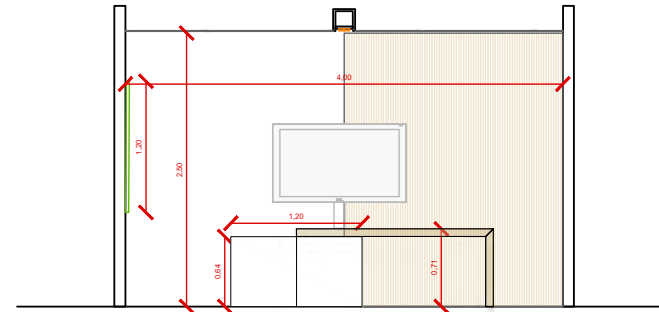

Layout Boardroom / 12 Pax

A COMFORTABLE AND ELEGANT ROOM FOR MEETINGS.
No extra elements are required.

Room Package STANDARD 12pax

- Room Signage: Nameplate in the corridor
- Indicator light for room availability
- Lockable lock (4 x copies of keys)
- Carpeted floor (no optional color)
- 1,5 x Boardroom Table
- 6 x Mink colour chairs
- 6 x Stone colour chairs
- 1 x Lockable Cupboard
- 1 x Wastepaper Basket
- 1 x Coat stand
- 1 x Plant
- 2 x Aromatic arrangement
- 1 x Graphic elements (1 x Frame A)**
- 2 x Cable cover
- 2 x Embedded double sockets on the walls (0,3kw available)
- 2 x Power sockets with USB and HDMI connections on table
- Wi-Fi (not part of this specification)
- 1 x Air Conditioning unit
- 1 x Cabinet for covering the AC unit
- 1 x Wireless phone charger

SERVICES PROVIDED BY FIRA BARCELONA

- Wi-Fi (not part of this specification)
- 1 x 50-55" TV Screen, table support

! (*) If extra power is required, please contact Fira

*Please check out your location in the general layout. ** Please check Frames page information