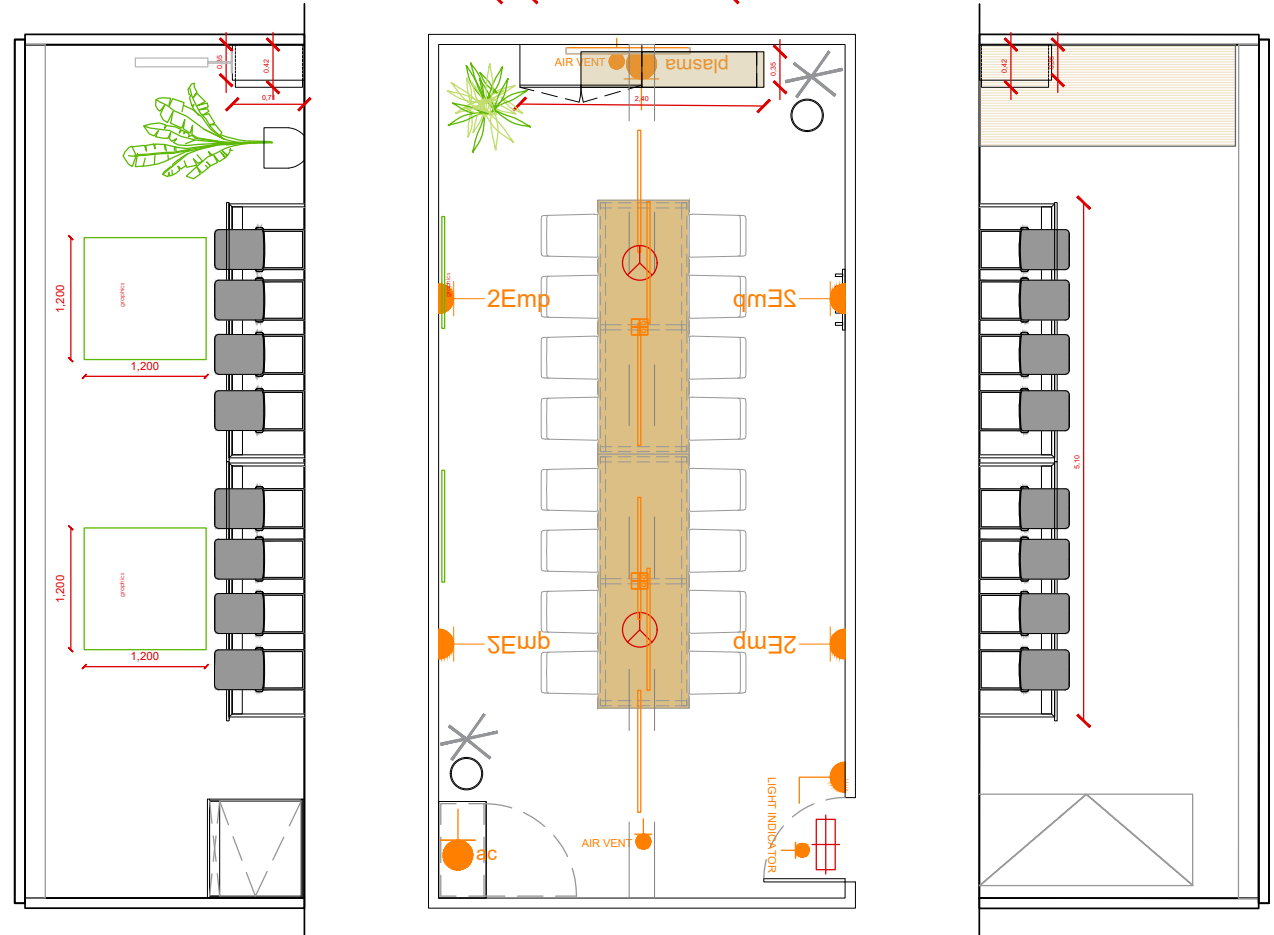

Layout Boardroom / 16 Pax

A COMFORTABLE AND ELEGANT ROOM FOR MEETINGS.
No extra elements are required.

Room Package STANDARD 16pax

- Room Signage: Nameplate in the corridor
- Indicator light for room availability
- Lockable lock (4 x copies of keys)
- Carpeted floor (no optional color)
- 2 x Boardroom Table
- 8 x Mink colour chairs
- 8 x Stone colour chairs
- 1 x Lockable Cupboard
- 2 x Wastepaper Basket
- 2 x Coat stand
- 1 x Plant
- 2 x Aromatic arrangement
- 2 x Graphic elements (2 x Frame A)**
- 2 x Cable cover
- 4 x Embedded double sockets on the walls (0,3kw available)
- 2 x Power sockets with USB and HDMI connections on table
- Wi-Fi (not part of this specification)
- 1 x Air Conditioning unit
- 1 x Cabinet for covering the AC unit
- 1 x Wireless phone charger

SERVICES PROVIDED BY FIRA BARCELONA

- Wi-Fi (not part of this specification)
- 1 x 50-55" TV Screen, table support

! (*) If extra power is required, please contact Fira

*Please check out your location in the general layout. ** Please check Frames page information