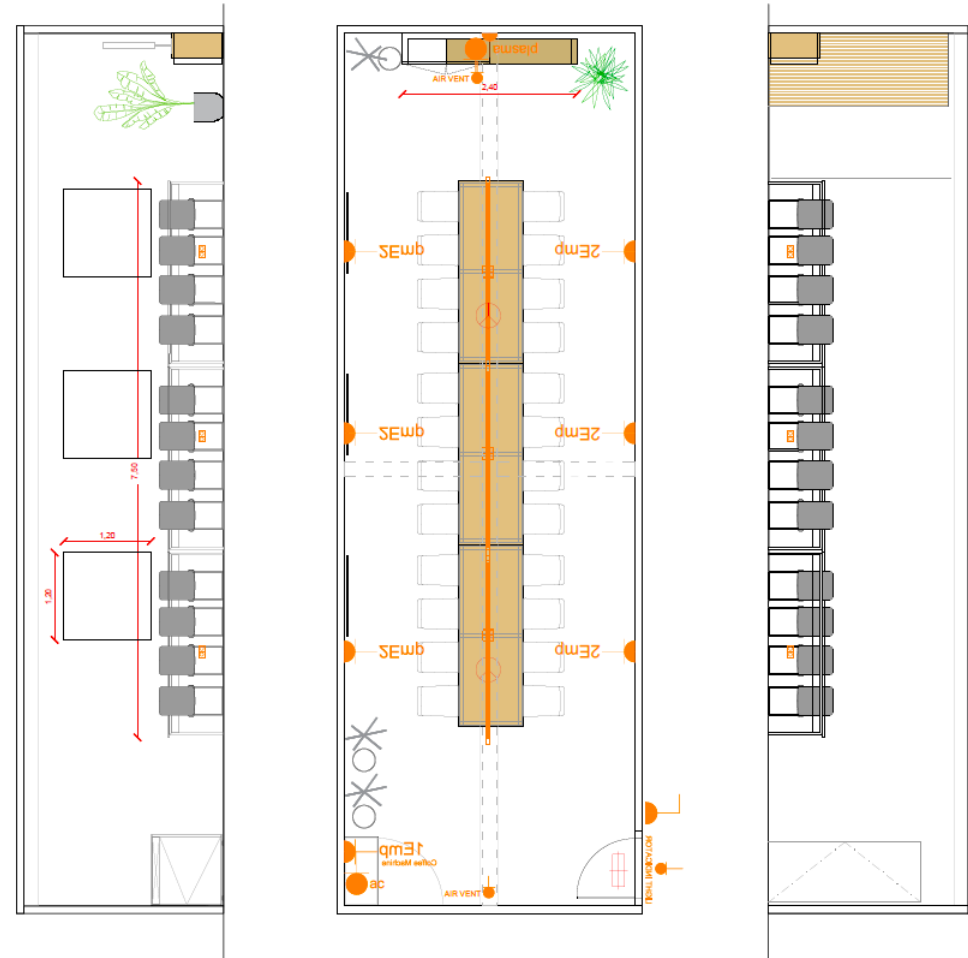

EXECUTIVE MEETING ROOMS 2025
EMR-HALL 3
Boardroom 24 Pax

—
V01 | November 2024

! Attention!
Graphics shown are subject to change

Layout Boardroom / 24 Pax

A COMFORTABLE AND ELEGANT ROOM FOR MEETINGS.
No extra elements are required.

Room Package STANDARD 24pax

- Room Signage: Nameplate in the corridor
- Indicator light for room availability
- Lockable lock (4 x copies of keys)
- Carpeted floor (no optional color)
- 3 x Boardroom Table
- 12 x Mink colour chairs
- 12 x Stone colour chairs
- 1 x Lockable Cupboard
- 3 x Wastepaper Basket
- 3 x Coat stand
- 1 x Plant
- 3 x Aromatic arrangement
- 3 x Graphic elements (3 x Frame A)**
- 3 x Cable cover
- 3 x Embedded double sockets on the walls (0,3kw available)
- 3 x Power sockets with USB and HDMI connections on table
- Wi-Fi (not part of this specification)
- 2 x Air Conditioning unit
- 2 x Cabinet for covering the AC unit
- 1 x Wireless phone charger

SERVICES PROVIDED BY FIRA BARCELONA

- Wi-Fi (not part of this specification)
- 1 x 50-55" TV Screen, table support

! (*) If extra power is required, please contact Fira

*Please check out your location in the general layout. ** Please check Frames page information