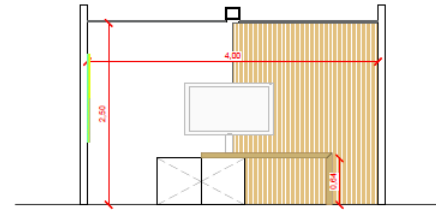

Layout Boardroom / 24 Pax

A COMFORTABLE AND ELEGANT ROOM FOR MEETINGS.
No extra elements are required.

Room Package STANDARD 24pax

- Room Signage: Nameplate in the corridor
- Indicator light for room availability
- Lockable lock (4 x copies of keys)
- Carpeted floor (no optional color)
- 3 x Boardroom Table
- 12 x Mink colour chairs
- 12 x Stone colour chairs
- 1 x Lockable Cupboard
- 3 x Wastepaper Basket
- 3 x Coat stand
- 1 x Plant
- 3 x Aromatic arrangement
- 3 x Graphic elements (3 x Frame A)**
- 3 x Cable cover
- 3 x Embedded double sockets on the walls (0,3kw available)
- 3 x Power sockets with USB and HDMI connections on table
- Wi-Fi (not part of this specification)
- 2 x Air Conditioning unit
- 2 x Cabinet for covering the AC unit
- 1 x Wireless phone charger

SERVICES PROVIDED BY FIRA BARCELONA

- Wi-Fi (not part of this specification)
- 1 x 50-55" TV Screen, table support

! (*) If extra power is required, please contact Fira

*Please check out your location in the general layout. ** Please check Frames page information