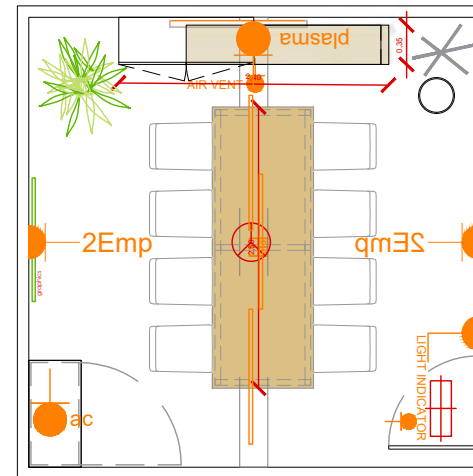

Layout Boardroom / 8 Pax

A COMFORTABLE AND ELEGANT ROOM FOR MEETINGS.
No extra elements are required.

Room Package STANDARD 8pax

- Room Signage: Nameplate in the corridor
- Indicator light for room availability
- Lockable lock (4 x copies of keys)
- Carpeted floor (no optional color)
- 1 x Boardroom Table
- 4 x Mink colour chairs
- 4 x Stone colour chairs
- 1 x Lockable Cupboard
- 1 x Wastepaper Basket
- 1 x Coat stand
- 1 x Plant
- 1 x Aromatic arrangement
- 1 x Graphic elements (1 x Frame A)**
- 1 x Cable cover
- 2 x Embedded double sockets on the walls (0,3kw available)
- 1 x Power sockets with USB and HDMI connections on table
- Wi-Fi (not part of this specification)
- 1 x Air Conditioning unit
- 1 x Cabinet for covering the AC unit
- 1 x Wireless phone charger

SERVICES PROVIDED BY FIRA BARCELONA

- Wi-Fi (not part of this specification)
- 1 x 50-55" TV Screen, table support

*Please check out your location in the general layout. ** Please check Frames page information