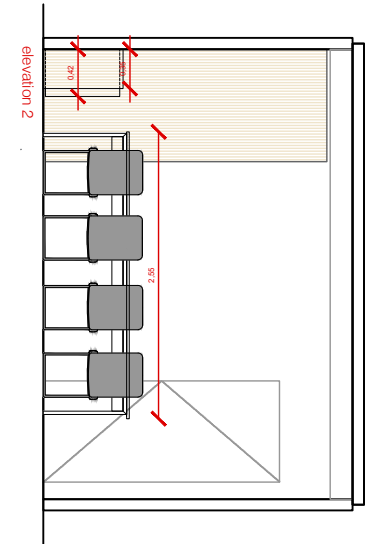

Layout Boardroom / 8 Pax

A COMFORTABLE AND ELEGANT ROOM FOR MEETINGS.
No extra elements are required.

Room Package STANDARD 8pax

- Room Signage: Nameplate in the corridor
- Indicator light for room availability
- Lockable lock (4 x copies of keys)
- Carpeted floor (no optional color)
- 1 x Boardroom Table
- 4 x Mink colour chairs
- 4 x Stone colour chairs
- 1 x Lockable Cupboard
- 1 x Wastepaper Basket
- 1 x Coat stand
- 1 x Plant
- 1 x Aromatic arrangement
- 1 x Graphic elements (1 x Frame A)**
- 1 x Cable cover
- 2 x Embedded double sockets on the walls (0,3kw available)
- 1 x Power sockets with USB and HDMI connections on table
- Wi-Fi (not part of this specification)
- 1 x Air Conditioning unit
- 1 x Cabinet for covering the AC unit
- 1 x Wireless phone charger

SERVICES PROVIDED BY FIRA BARCELONA

- Wi-Fi (not part of this specification)
- 1 x 50-55" TV Screen, table support

*Please check out your location in the general layout. ** Please check Frames page information