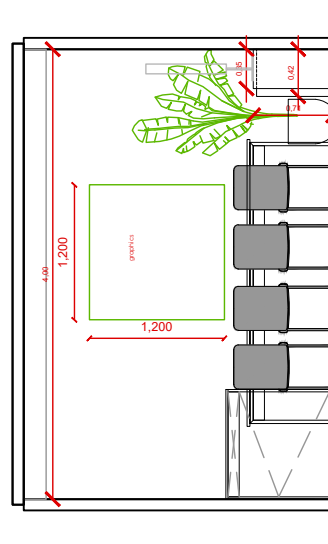

Layout Boardroom / 8 Pax

A COMFORTABLE AND ELEGANT ROOM FOR MEETINGS.
No extra elements are required.

Room Package STANDARD 8pax

- Room Signage: Nameplate in the corridor
- Indicator light for room availability
- Lockable lock (4 x copies of keys)
- Carpeted floor (no optional color)
- 1 x Boardroom Table
- 4 x Mink colour chairs
- 4 x Stone colour chairs
- 1 x Lockable Cupboard
- 1 x Wastepaper Basket
- 1 x Coat stand
- 1 x Plant
- 1 x Aromatic arrangement
- 1 x Graphic elements (1 x Frame A)**
- 1 x Cable cover
- 2 x Embedded double sockets on the walls (0,3kw available)
- 1 x Power sockets with USB and HDMI connections on table
- Wi-Fi (not part of this specification)
- 1 x Air Conditioning unit
- 1 x Cabinet for covering the AC unit
- 1 x Wireless phone charger

SERVICES PROVIDED BY FIRA BARCELONA

- Wi-Fi (not part of this specification)
- 1 x 50-55" TV Screen, table support

*Please check out your location in the general layout. ** Please check Frames page information