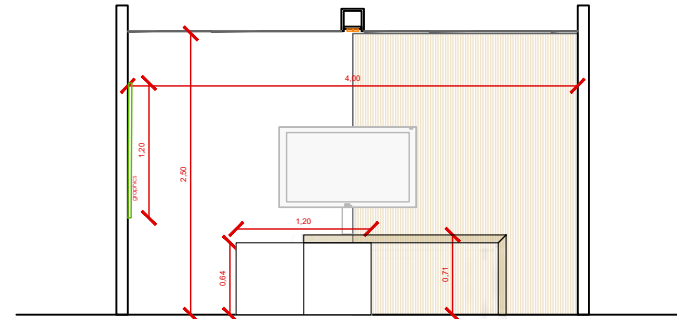

Layout Boardroom / 8 Pax

A COMFORTABLE AND ELEGANT ROOM FOR MEETINGS.
No extra elements are required.

Room Package STANDARD 8pax

- Room Signage: Nameplate in the corridor
- Indicator light for room availability
- Lockable lock (4 x copies of keys)
- Carpeted floor (no optional color)
- 1 x Boardroom Table
- 4 x Mink colour chairs
- 4 x Stone colour chairs
- 1 x Lockable Cupboard
- 1 x Wastepaper Basket
- 1 x Coat stand
- 1 x Plant
- 1 x Aromatic arrangement
- 1 x Graphic elements (1 x Frame A)**
- 1 x Cable cover
- 2 x Embedded double sockets on the walls (0,3kw available)
- 1 x Power sockets with USB and HDMI connections on table
- Wi-Fi (not part of this specification)
- 1 x Air Conditioning unit
- 1 x Cabinet for covering the AC unit
- 1 x Wireless phone charger

SERVICES PROVIDED BY FIRA BARCELONA

- Wi-Fi (not part of this specification)
- 1 x 50-55" TV Screen, table support

*Please check out your location in the general layout. ** Please check Frames page information