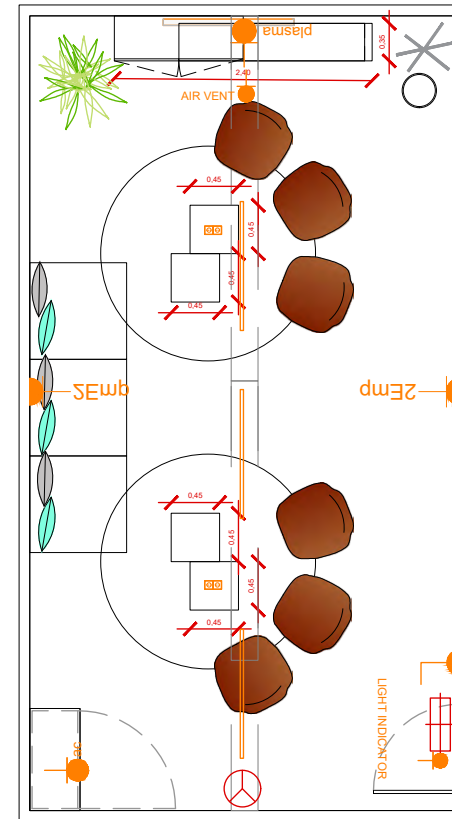

Lounge room / 12 Pax

A RELAXED ATMOSPHERE WITH LOW SEATING TO ENJOY CASUAL MEETINGS.
No extra elements are required.

Room Package LOUNGE 12pax

- Room Signage: Nameplate in the corridor
- Indicator light for room availability
- Lockable lock (4 x copies of keys)
- Carpeted floor (no optional color)
- 4 x Low coffee Table (2 x embedded sockets)
- 6 x Lounge chairs
- 1,5 x Lounge Sofa & cushions
- 2 x Round carpet
- 1 x Lockable Cupboard
- 1 x Wastepaper Basket
- 1 x Coat Stand
- 1 x Plant
- 2 x Aromatic arrangement
- 1 x Graphic elements (1 x Frame A + 1 x Frame B)**
- 2 x Embedded double sockets on the walls (0,3kw available)
- 1 x Wireless desktop charger
- 1 x Table globe lamp
- 1 x Air Conditioning unit
- 1 x Cabinet for covering the AC unit
- 1 x Wireless phone charger

SERVICES PROVIDED BY FIRA BARCELONA

- Wi-Fi (not part of this specification)
- 1 x 50-55" TV Screen, table support

! (**) If extra power is required, please contact Fira

*Please check out your location in the general layout. ** Please check Frames page information

NAMEPLATES
INFORMATION & DETAILS:

Standard model nameplates with logo:

WITH LOGO

Available branded area: **Ø39cm**

!
Attention:
For special request, please contact ServiFira

Standard model nameplates without logo: