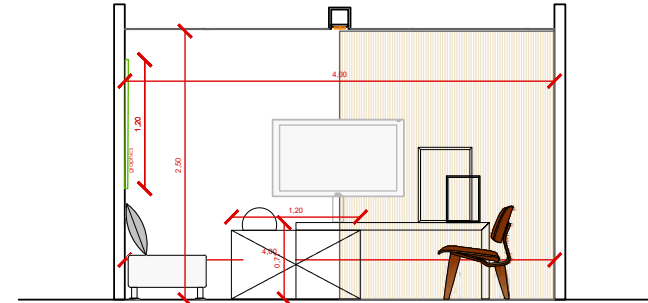

Lounge room / 12 Pax

A RELAXED ATMOSPHERE WITH LOW SEATING TO ENJOY CASUAL MEETINGS.
No extra elements are required.

Room Package LOUNGE 12pax

- Room Signage: Nameplate in the corridor
- Indicator light for room availability
- Lockable lock (4 x copies of keys)
- Carpeted floor (no optional color)
- 4 x Low coffee Table (2 x embedded sockets)
- 6 x Lounge chairs
- 1,5 x Lounge Sofa & cushions
- 2 x Round carpet
- 1 x Lockable Cupboard
- 1 x Wastepaper Basket
- 1 x Coat Stand
- 1 x Plant
- 2 x Aromatic arrangement
- 1 x Graphic elements (1 x Frame A + 1 x Frame B)**
- 2 x Embedded double sockets on the walls (0,3kw available)
- 1 x Wireless desktop charger
- 1 x Table globe lamp
- 1 x Air Conditioning unit
- 1 x Cabinet for covering the AC unit
- 1 x Wireless phone charger

SERVICES PROVIDED BY FIRA BARCELONA

- Wi-Fi (not part of this specification)
- 1 x 50-55" TV Screen, table support

! (**) If extra power is required, please contact Fira

*Please check out your location in the general layout. ** Please check Frames page information