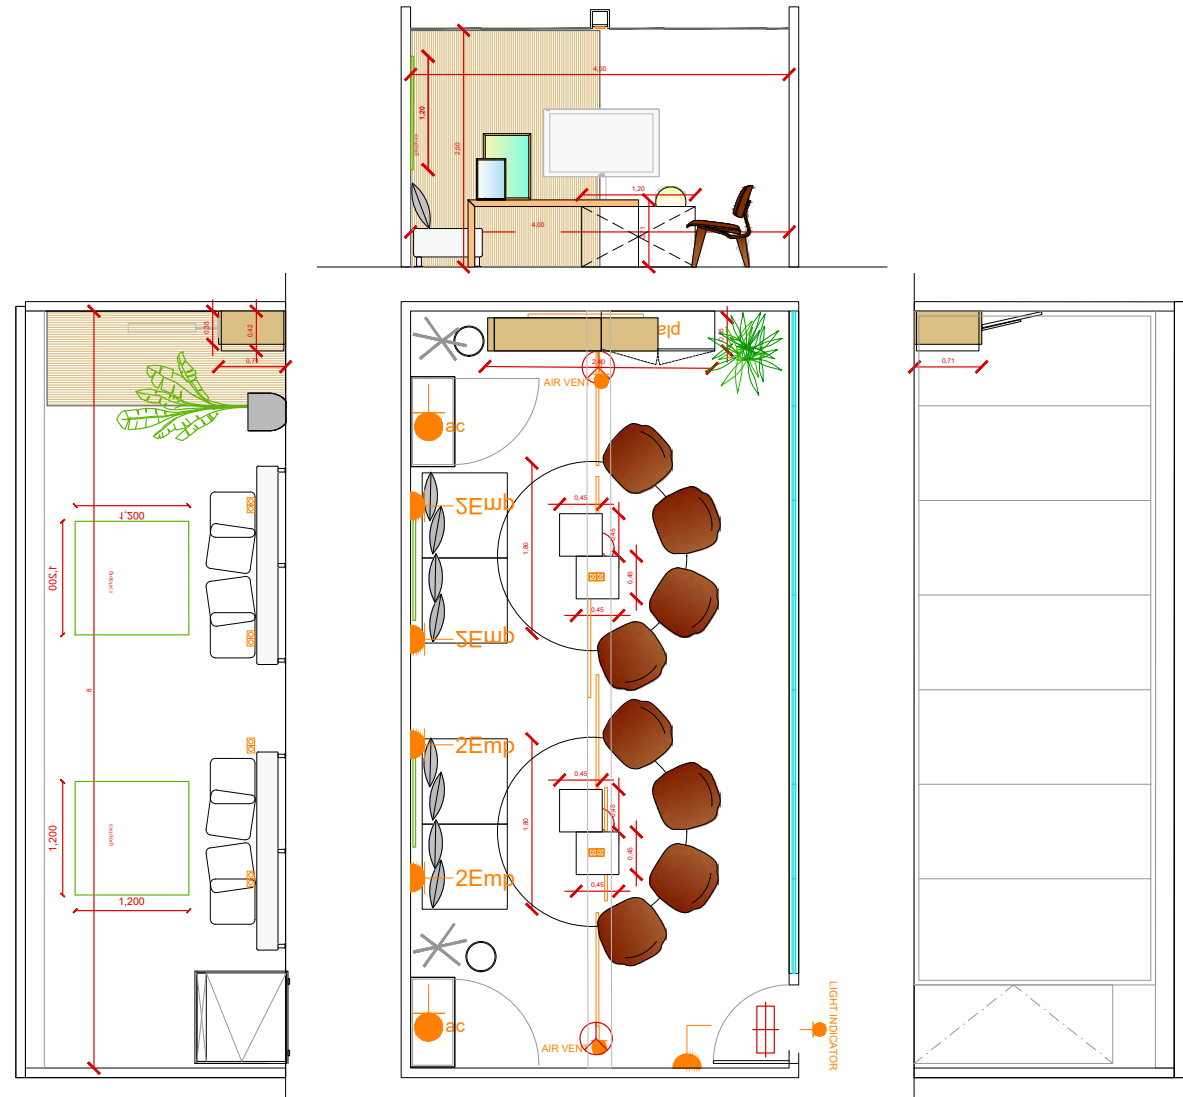

EXECUTIVE MEETING ROOMS 2025

EMR

Lounge room 16 Pax

—
V01 | November 2024

Attention!
Graphics shown are subject to change

Layout Lounge 16 Pax

A RELAXED ATMOSPHERE WITH LOW SEATING TO ENJOY CASUAL MEETINGS.

No extra elements are required.

Room Package (Glass window)

LOUNGE 16pax

- Room Signage: Nameplate in the corridor
- Indicator light for room availability
- Lockable lock (4 x copies of keys)
- Carpeted floor (no optional color)
- 4 x Low coffee Table (2 x embedded sockets)
- 8 x Lounge chairs
- 2 x Lounge Sofa & cushions
- 2 x Round carpet
- 1 x Lockable Cupboard
- 1 x Wastepaper Basket
- 2 x Coat Stand
- 1 x Plant
- 2 x Aromatic arrangement
- 2 x Graphic elements (2 x Frame A + 1 x Frame B)**
- 4 x Embedded double sockets on the walls (0,3kw available)
- 1 x Wireless desktop charger
- 1 x Table globe lamp
- 1 x Air Conditioning unit
- 1 x Cabinet for covering the AC unit
- 1 x Wireless phone charger

SERVICES PROVIDED BY FIRA BARCELONA

- Wi-Fi (not part of this specification)
- 1 x 50-55" TV Screen, table support

! (*) If extra power is required, please contact Fira

*Please check out your location in the general layout. ** Please check Frames page information