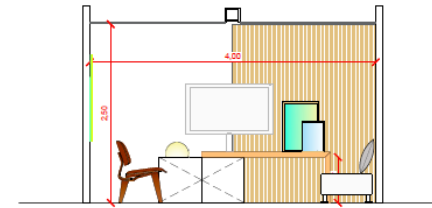

Lounge room / 24 Pax

A RELAXED ATMOSPHERE WITH LOW SEATING TO ENJOY CASUAL MEETINGS.
No extra elements are required.

Room Package **LOUNGE 24pax**

- Room Signage: Nameplate in the corridor
- Indicator light for room availability
- Lockable lock (4x copies of keys)
- Carpeted floor (no optional color)
- 6 x Low coffee Table (2x embedded sockets)
- 12 x Lounge chairs
- 3 x Lounge Sofa & cushions
- 3 x Round carpet
- 1 x Lockable Cupboard
- 3 x Wastepaper Basket
- 3 x Coat Stand
- 1 x Plant
- 3 x Aromatic arrangement
- 3 x Graphic elements (3 x Frame A + 1 x Frame B)**
- 3 x Embedded double sockets on the walls (0,3kw available)
- 1 x Wireless desktop charger
- 1 x Table globe lamp
- 2 x Air Conditioning unit
- 2 x Cabinet for covering the AC unit
- 1 x Wireless phone charger

SERVICES PROVIDED BY FIRA BARCELONA

- Wi-Fi (not part of this specification)
- 1 x 50-55" TV Screen, table support

! (** If extra power is required, please contact Fira

*Please check out your location in the general layout. ** Please check Frames page information