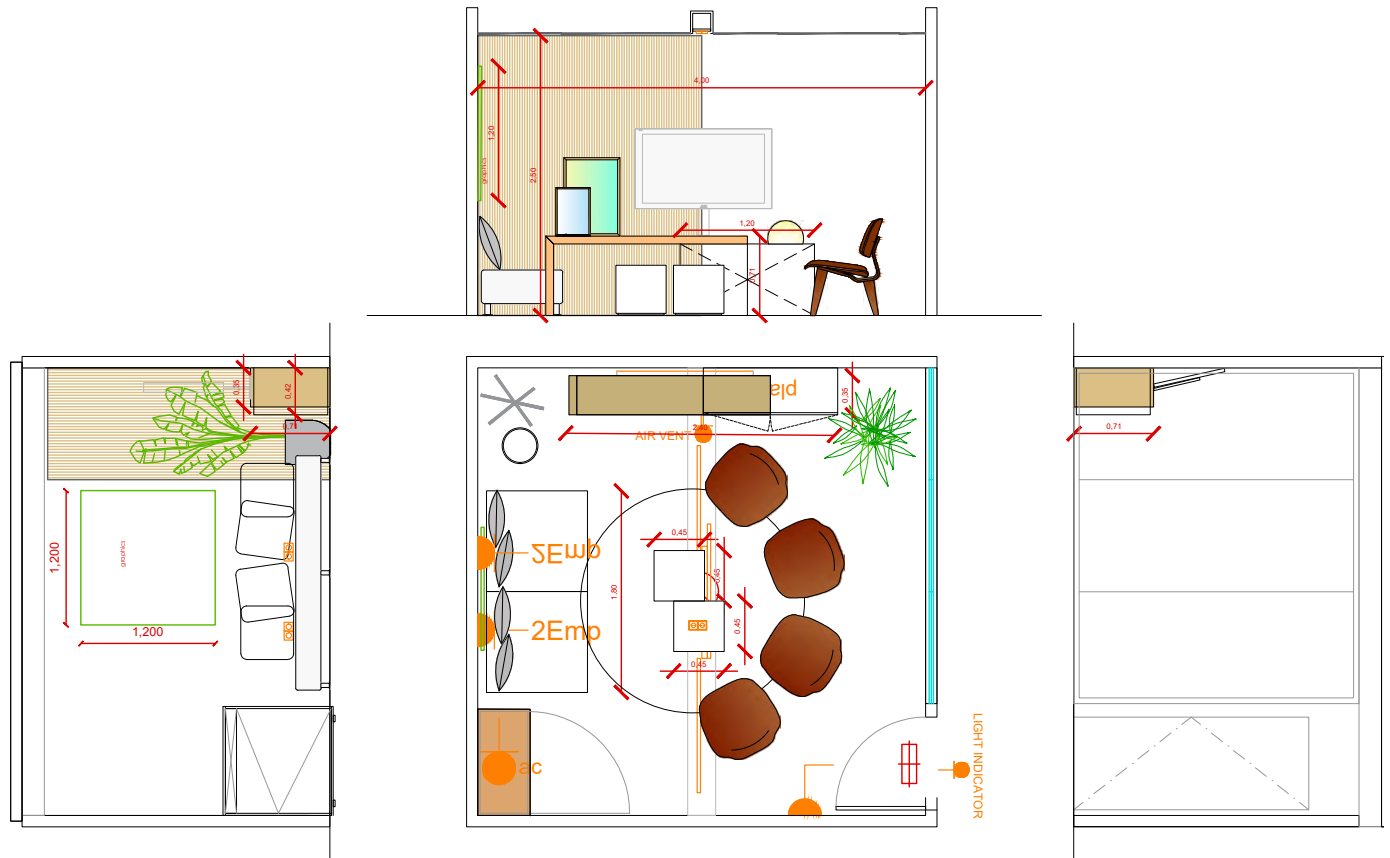

Layout Lounge glass window 8 Pax

A RELAXED ATMOSPHERE WITH LOW SEATING TO ENJOY CASUAL MEETINGS.

No extra elements are required.

Room Package (Glass window)

LOUNGE 8pax

- Room Signage: Nameplate in the corridor
- Indicator light for room availability
- Lockable lock (4 x copies of keys)
- Carpeted floor (no optional color)
- 2 x Low coffee Table (1 x embedded sockets)
- 4 x Lounge chairs
- 1 x Lounge Sofa & cushions
- 1 x Round carpet
- 1 x Lockable Cupboard
- 1 x Wastepaper Basket
- 1 x Coat Stand
- 1 x Plant
- 1 x Aromatic arrangement
- 1 x Graphic elements (1 x Frame A + 1 x Frame B)**
- 2 x Embedded double sockets on the walls (0,3kw available)
- 1 x Wireless desktop charger
- 1 x Table globe lamp
- 1 x Air Conditioning unit
- 1 x Cabinet for covering the AC unit
- 1 x Wireless phone charger

SERVICES PROVIDED BY FIRA BARCELONA

- Wi-Fi (not part of this specification)
- 1 x 50-55" TV Screen, table support

! (*) If extra power is required, please contact Fira

*Please check out your location in the general layout. ** Please check Frames page information