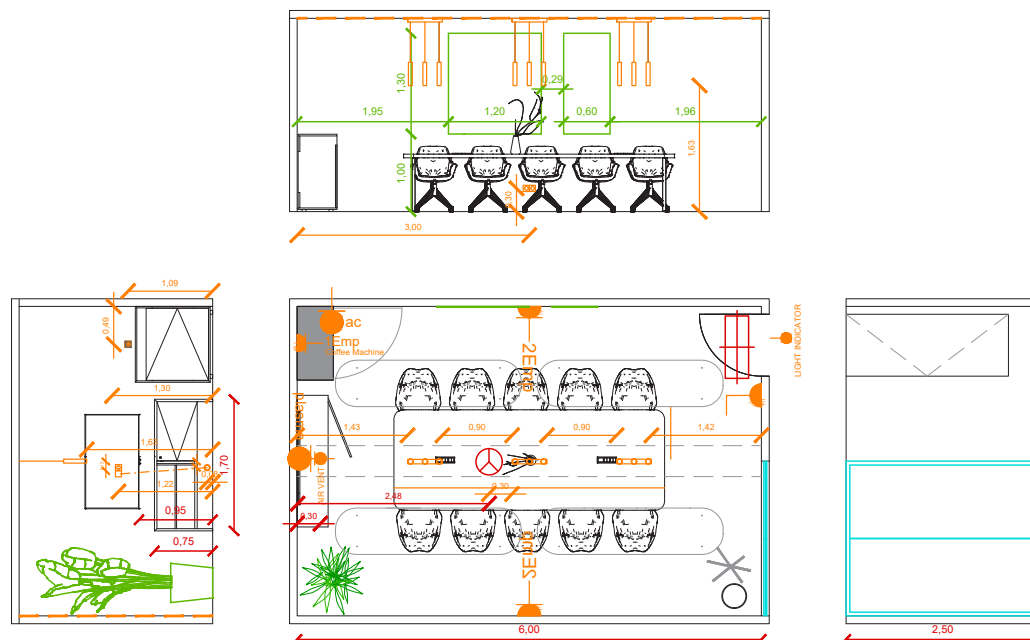

A CONFORT TABLE AND ELEGANT ROOM FOR MEETINGS. No extra elements are required.

Room Package

**STANDARD 10 p ax**

- . Room Signage: Nameplate in the corridor
- . Indicator light for room availability
- . Electronic lock
- . Carpeted floor (dark color)
- . 1 x Boardroom Table
- . 10 x Beige leatherette chairs
- . 1 x Lockable Cupboard
- . 1 x Wastepaper Basket
- . 1 x Coat stand
- . 1 x Plant
- . 1 x Aromatic arrangement
- . 1 x Set of 2 graphic elements (1u. 120x120cm + 1u. 60x120cm)
- . 1 x Cable cover
- . 2 x Embedded double sockets on the wall (0,3kw available)
- . 2 x Power sockets with USB and HDMI connections on table
- . 1 x Air conditioning unit
- . 1 x Wooden cabinet for covering the AC unit

ROOM PACKAGE

- . Decorative LED stripes on wall and ceiling
- . Acoustic panels on ceiling

SERVICES PROVIDED BY FIRA BARCELONA

- . Wi-Fi (Not part of this specification)
- . Video conference system with USB connection
- . 1x55" TV Screen

## NAMEPLATES INFORMATION & DETAILS

Ref. diferent doors:

Standard model nameplates with logo:

WITH LOGO

Available branded  
area: **38x38cm**

**Attention:**  
For special request, please contact ServiFira

Standard model nameplates without logo: