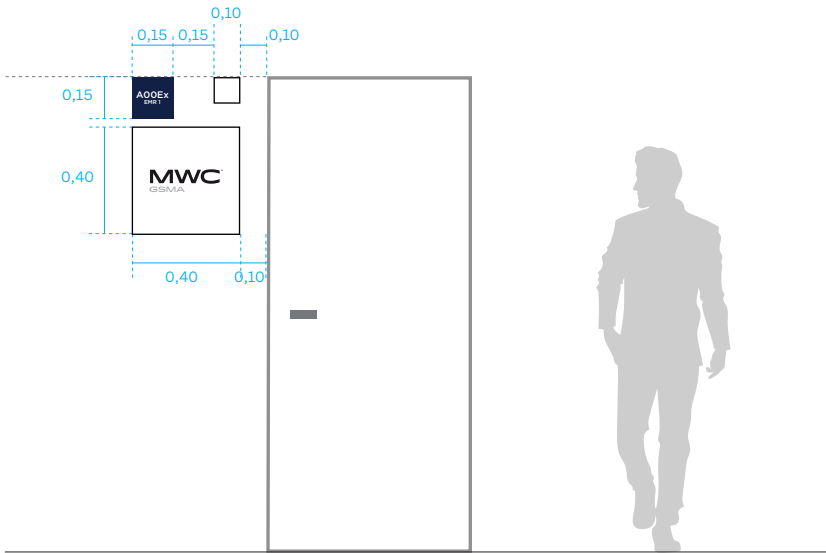

## NAMEPLATES INFORMATION & DETAILS

Ref. diferent doors:

Standard model nameplates with logo:

WITH LOGO

Available branded  
area: **38x38cm**

**Attention:**  
For special request, please contact ServiFira

Standard model nameplates without logo: