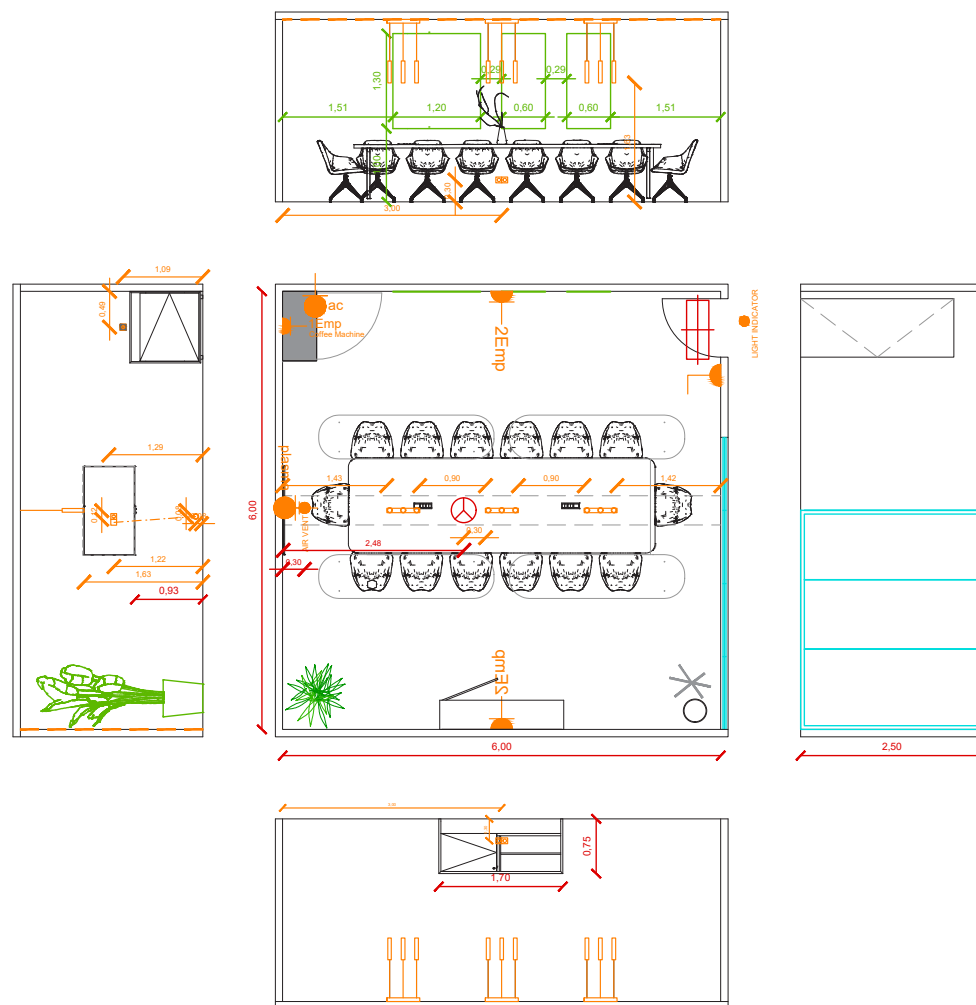

A CONFORT TABLE AND ELEGANT ROOM FOR MEETINGS. No extra elements are required.

Room Package **STANDARD 14 pax**

- . Room Signage: Nameplate in the corridor
- . Indicator light for room availability
- . Electronic lock
- . Carpeted floor (dark color)
- . 1 x Boardroom Table
- . 14 x Beige leatherette chairs
- . 1 x Lockable Cupboard
- . 1 x Wastepaper Basket
- . 1 x Coat stand
- . 1 x Plant
- . 1 x Aromatic arrangement
- . 1 x Set of 3 graphic elements (1u. 120x120cm + 2u. 60x120cm)
- . 1 x Cable cover
- . 2 x Embedded double sockets on the wall (0,3kw available)
- . 2 x Power sockets with USB and HDMI connections on table
- . 1 x Air conditioning unit
- . 1 x Wooden cabinet for covering the AC unit

ROOM PACKAGE

- . Decorative LED stripes on wall and ceiling
- . Acoustic panels on ceiling

SERVICES PROVIDED BY FIRA BARCELONA

- . Wi-Fi (Not part of this specification)
- . Video conference system with USB connection
- . 1x55" TV Screen

! (*) *If extra power is required, please contact Fira*

**Please check out your location in the general layout. ** Please check Frames page information