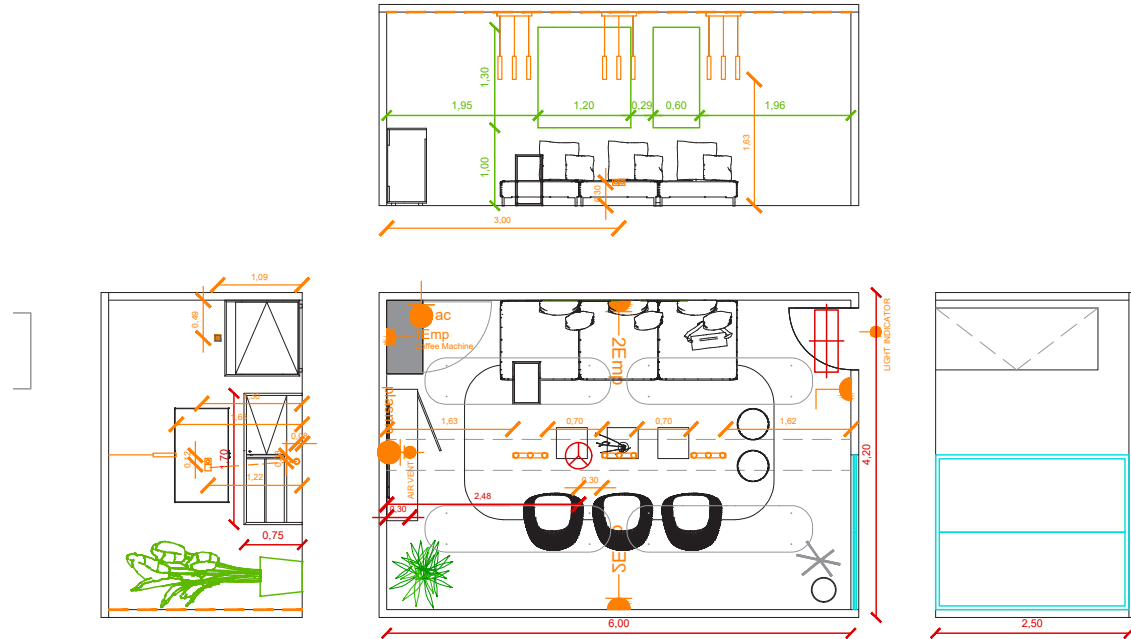

A CONFORT TABLE AND ELEGANT ROOM FOR MEETINGS. No extra elements are required.

Room Package
STANDARD 10 pax

- . Room Signage: Nameplate in the corridor
- . Indicator light for room availability
- . Electronic lock
- . Carpeted floor (dark color)
- . 1 x Decorative carpet
- . 3 x Grey armchairs
- . 3 x Mirror low tables
- . 1 x White low tables
- . 1 x 3-piece sofa and cushions
- . 2 x Puffs
- . 1 x Lockable Cupboard
- . 1 x Wastepaper Basket
- . 1 x Coat Stand
- . 1 x Plant
- . 1 x Aromatic arrangement
- . 1 x Set of 2 graphic elements (1u. 120x120cm + 1u 60x120cm)
- . 1 x Cable cover
- . 2 x Embedded double sockets on the wall (0,3kw available)
- . 1 x Air conditioning unit
- . 1 x Wooden cabinet for covering the AC unit

ROOM PACKAGE

- . Decorative LED stripes on walls and ceiling
- . Acoustic panels on ceiling

SERVICES PROVIDED BY FIRA BARCELONA

- . Wi-Fi (Not part of this specification)
- . Video conference system with USB connection
- . 1x55" TV Screen

! (*) If extra power is required, please contact Fira

**Please check out your location in the general layout. ** Please check Frames page information