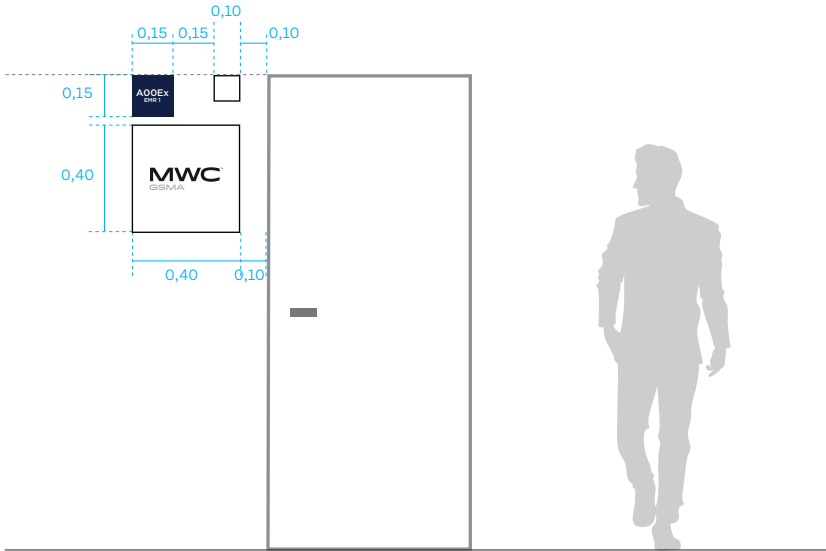

NAMEPLATES INFORMATION & DETAILS