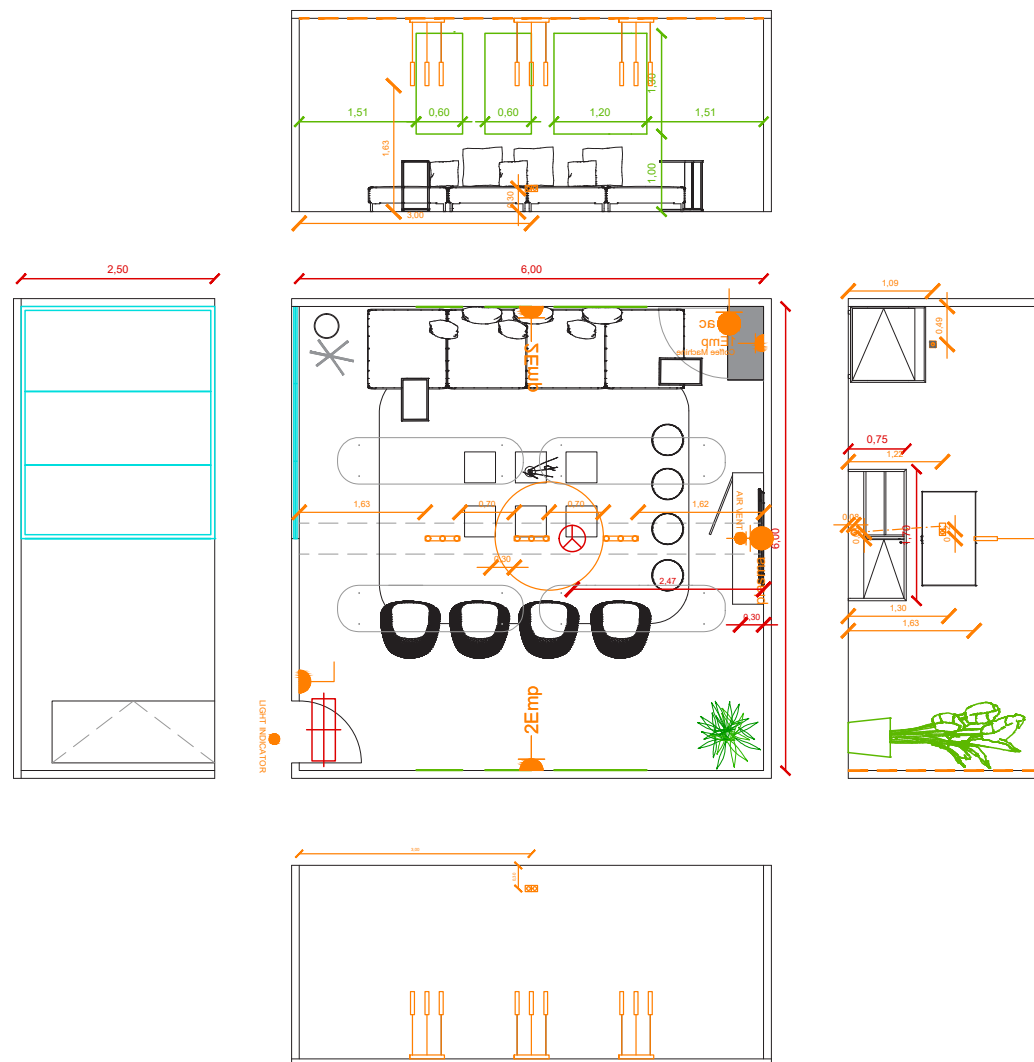


PREMIUM EXECUTIVE MEETING ROOMS 2025
PEMR-HALL 3
Lounge Room 14 Pax

—
v01 | November 2024

A CONFORT TABLE AND ELEGANT ROOM FOR MEETINGS. No extra elements are required.

Room Package STANDARD 14 pax

- . Room Signage: Nameplate in the corridor
- . Indicator light for room availability
- . Electronic lock
- . Carpeted floor (dark color)
- . 1 x Decorative carpet
- . 4 x Grey armchairs
- . 6 x Mirror low tables
- . 2 x White coffe tables
- . 1 x 4-piece sofa and cushions
- . 4 x Puffs
- . 1 x Lockable Cupboard
- . 1 x Wastepaper Basket
- . 1 x Coat Stand
- . 1 x Plant
- . 1 x Aromatic arrangement
- . 1 x Set of 2 graphic elements (1u. 120x120cm + 1u 60x120cm)
- . 1 x Cable cover
- . 2 x Embedded double sockets on the wall (0,3kw available)
- . 1 x Air conditioning unit
- . 1 x Wooden cabinet for covering the AC unit

- . Wi-Fi (Not part of this specification)
- . Video conference system with USB connection
- . 1x55" TV Screen

! (*) If extra power is required, please contact Fira

*Please check out your location in the general layout. ** Please check Frames page information

Dicom_events

NAMEPLATES INFORMATION & DETAILS

Ref. diferent doors:

Standard model nameplates with logo:

WITH LOGO

Available branded
area: **38x38cm**

Attention:

For special request, please contact ServiFira

A - CUSTOMIZED FRAME

Customized wall frame
120 x 120cm
(eco-friendly board with water based inks)

Customized

B - CUSTOMIZED FRAME

Customized wall frame
60 x 120cm
(eco-friendly board with water based inks)