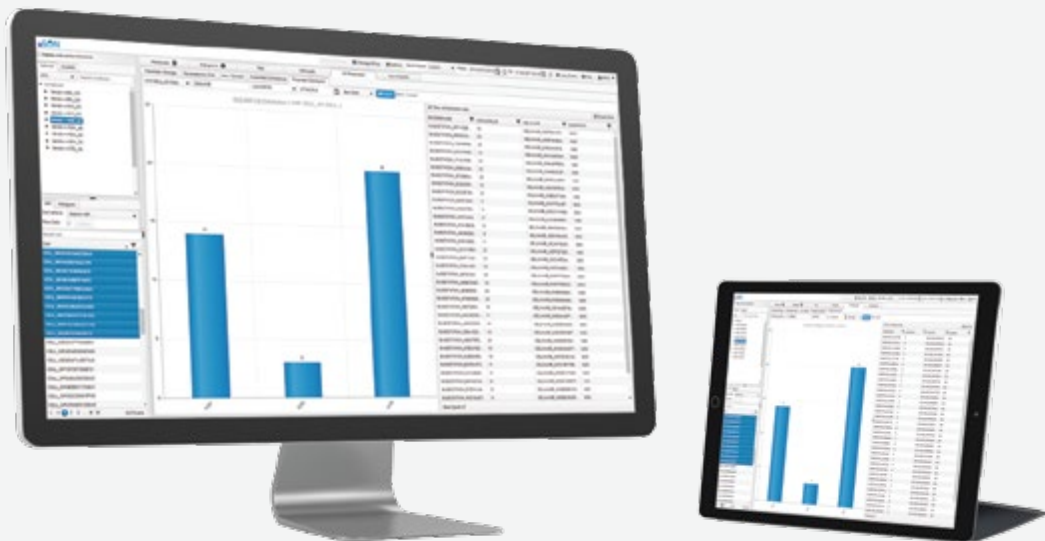

uSON®

Configuration Management ▶

Automated Configuration Health Check and Service Quality Assurance

uSON CM (Configuration Management) maintains the integrity of the network parameter settings. It offers cross-technology and cross-vendor configuration parameter analysis functions including historical change detection, configuration audits, golden parameter compliancy checks. uSON CM reduces OpEx by eliminating the need for resource intensive troubleshooting activities such as drive testing and cell base optimization.

Centralized SON

Performance Management

Smart Network Planning

Geolocated Customer Data Analytics

RAN Tuning and Troubleshooting

Configuration Management ▶