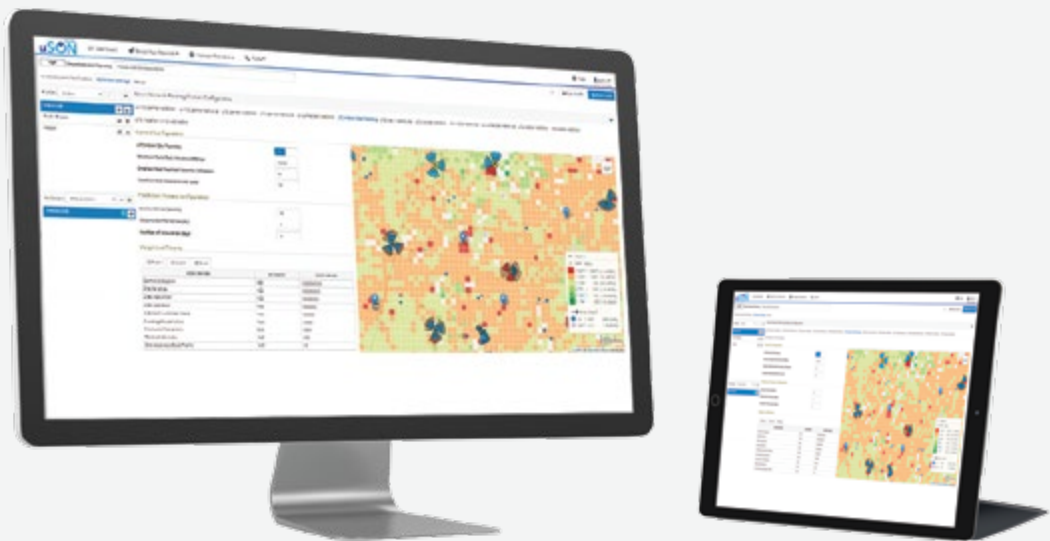

Centralized SON

Performance Management

Smart Network Planning ▶

Geolocated Customer Data Analytics

RAN Tuning and Troubleshooting

Configuration Management