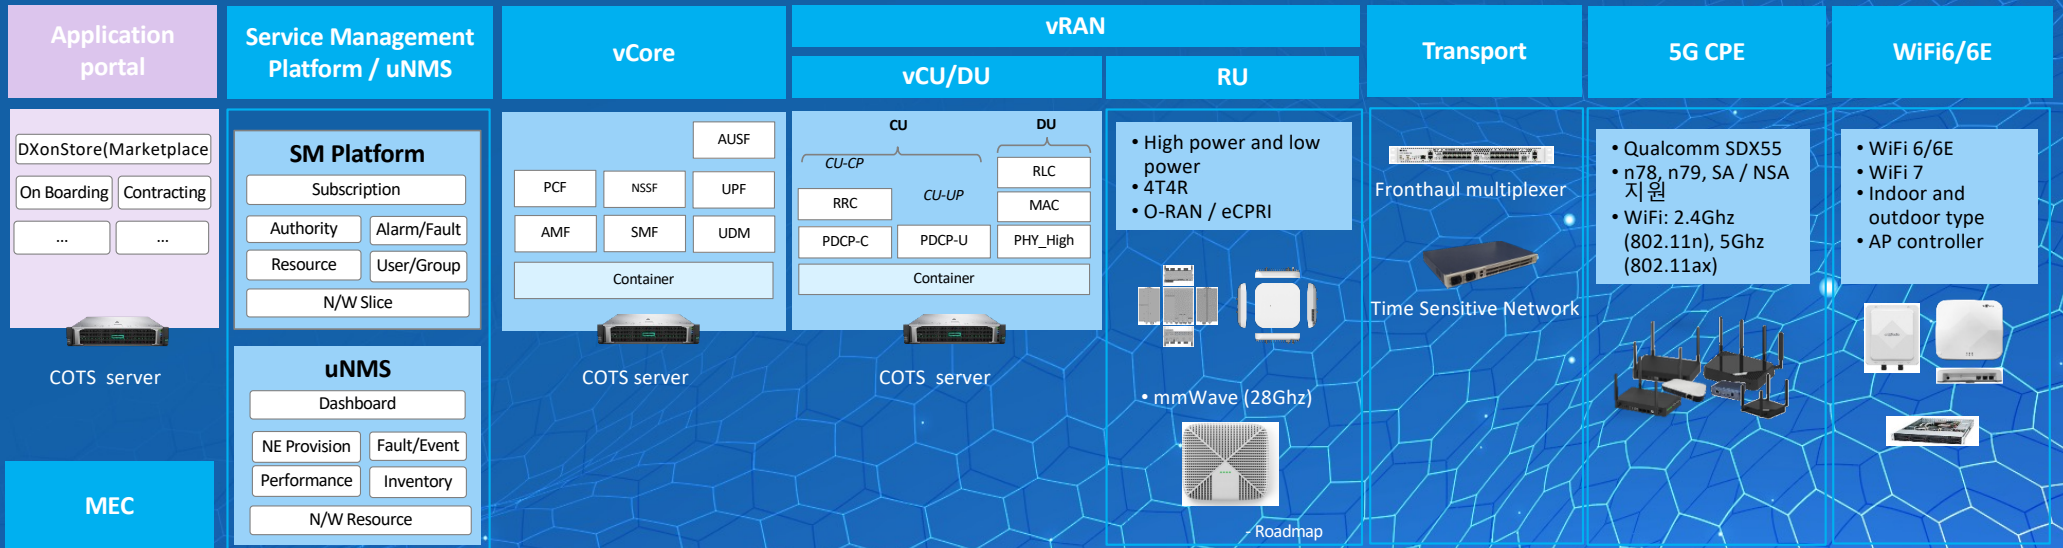

# my5G is the pre-integrated end to end private 5G solution.

my5G comes pre-integrated with HFR's high performance of Service management platform, MEC, vCore, vCore, vCU/DU, xHaul transport, RU and WiFi portfolio.

The answer SMEs seek is in the my5G.

Virtualization and Cloud Native (Hardware Independent)