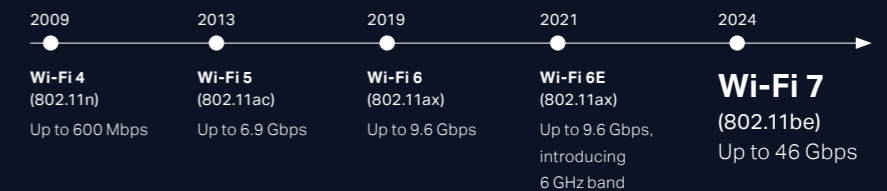

What is Wi-Fi 7?

Wi-Fi 7 is the upcoming Wi-Fi standard, also known as IEEE 802.11be Extremely High Throughput (EHT). It works across all three bands (2.4 GHz, 5 GHz, and 6 GHz) to fully utilize spectrum resources. While Wi-Fi 6 was built in response to the growing number of devices in the world, Wi-Fi 7's goal is to deliver astounding speeds for every device with greater efficiency. If you're struggling with constant buffering, lag, or congestion, a Wi-Fi 7 router may be your best solution.

Wi-Fi 7 introduces 320 MHz ultra-wide bandwidth, 4096-QAM, Multi-RU, and Multi-Link Operation to provide speeds 4.8× faster than Wi-Fi 6 and 13× faster than Wi-Fi 5. Unlock more scenarios than ever before.