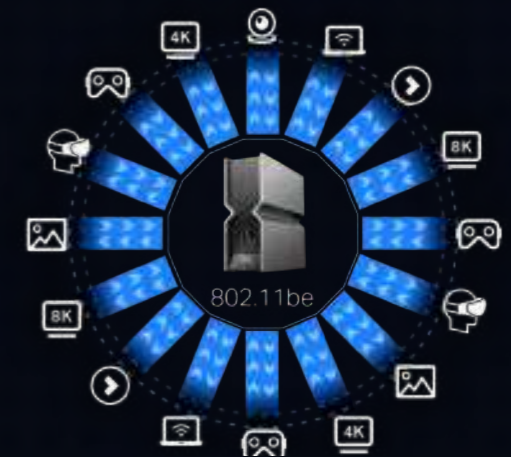

16×16 MU-MIMO: Double the Streams, Double the Capacity

16 streams are available—double the theoretical physical transmission rate compared to Wi-Fi 6. This allows more simultaneous device connections and increases overall throughput and peak performance.