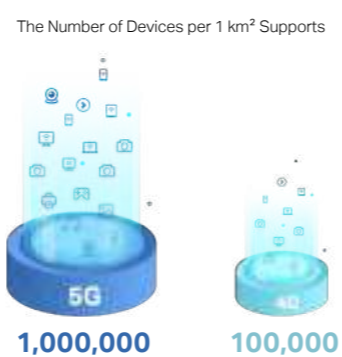

Denser Connections

› 5G applications

Enhanced mobile broadband

5G mobile technology ushers in new immersive experiences such as VR and AR with faster, more uniform data rates, lower latency, and lower cost-per-bit.

Mission-critical communications

5G enables new services that can transform industries with ultra-reliable, available, low-latency links like self-driving cars and remote operation.

Massive IoT

5G can seamlessly connect a massive number of embedded sensors in virtually everything to provide extremely lean and low-cost connectivity solutions.