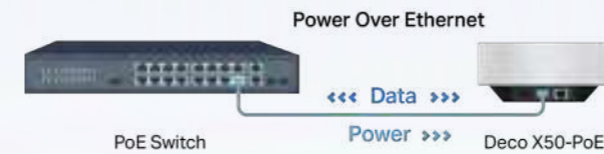

PoE — Simplified Network Deployment