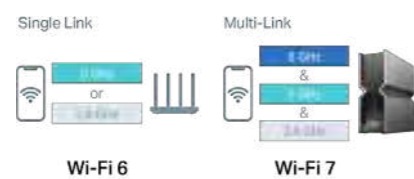

Less Latency

Multi-Link Operation (MLO) enables your network to simultaneously send and receive data over multiple radio bands to create a single aggregated connection, reducing latency and increasing anti-jamming.