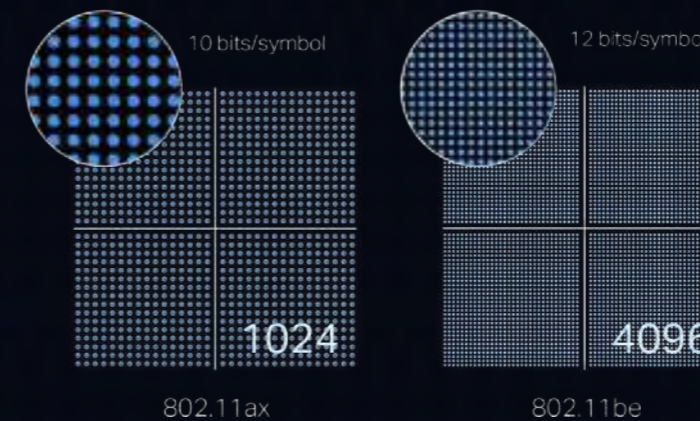

#### Double the Width, Double the Speed

Wi-Fi 7 unleashes the full potential of the 6 GHz band to double the bandwidth of the last generation. Extending channel width to 320 MHz also enables many more simultaneous transmissions at the fastest possible speeds.

### Preamble Puncturing: No Waste, No Congestion

Before, busy channels meant bands could not be fully used. Data would only be sent through the primary channel. Now, with Preamble Puncturing, the interference can be blocked, opening up more channels to use.

### 16×16 MU-MIMO: Double the Streams, Double the Capacity

16 streams are available—double the theoretical physical transmission rate compared to Wi-Fi 6. This allows more simultaneous device connections and increases overall throughput and peak performance.