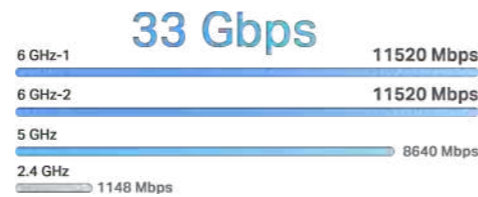

## 33 Gbps Deco Mesh and Whole Home Multi-Gig Coverage

As the flagship high-end Wi-Fi 7 Mesh system, Deco BE95 features the latest 6 GHz, 320 MHz bandwidth, and 4K-QAM to deliver a combined speed of up to 33 Gbps across 16 streams for comprehensive multi-gigabit home coverage.

### Ultra-Fast Quad-Band Experience with 16 Streams

Deco BE95, a Wi-Fi 7 powered quad-band system, boosts overall speeds up to a stunning 33 Gbps, ideal for demanding applications like 8K video and cloud gaming.