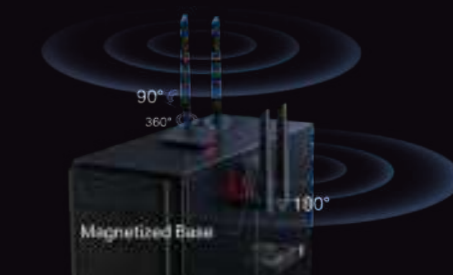

Maximized Coverage

Two multi-directional and high-performance antennas with a magnetized base extends your existing Wi-Fi reception capabilities, allowing you to stream anywhere and anytime. Place the magnetized antenna base anywhere on your desktop to find the optimal location for signal reception.