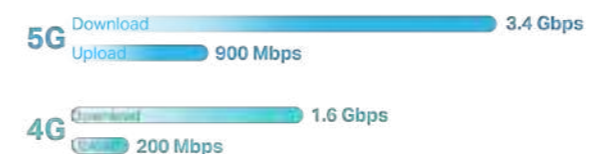

Mobile Wi-Fi

Share the freedom of 5G/4G on the go! With this convenient companion, you can share your Wi-Fi with your friends everywhere, especially when you are traveling. Multiple wireless devices like tablets, laptops, and mobile phones can access this Wi-Fi connection at the same time. No need to worry about draining your phone's battery to open a hotspot.

Take 5G Wi-Fi Wherever You Go

5G Mobile Wi-Fi

M8550

› Breakthrough 5G Cellular Network

5G greatly boosts the download speed up to 3.4 Gbps. It brings fast responsive network connections with only 1 ms latency. At the same time, M8550 is backward compatible with 4G mode.

- Higher Speed
- Lower Latency
- Larger Capacity

› Wi-Fi 6E Makes a Difference

Up to 3600 Mbps WiFi enables your devices to run at full speed. Enjoy fluent 4K/8K streaming, immersive AR/VR gaming, and blazing-fast downloads.

- More spectrum, lower latency
- Wider channels, more throughput
- Congestion-free, less interference

› 3-in-1 Mode

In addition to being a network device for mobile access, in order to obtain a more stable network connection, you can use the M8550 as a home router or range extender.

› Upgrade with Various Interfaces

The Gigabit LAN Port expands usage, and the antenna interface enhances signal strength. The Type-C interface serves dual purposes: fast charging and high-speed data transmission.

Large Capacity Battery

Advanced Touchscreen

WireGuard & OpenVPN