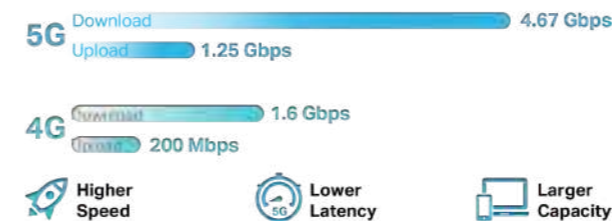

› Superior 5G – A Revolutionary Experience

5G greatly boosts the download speed up to 4.67 Gbps. It brings fast responsive network connections with only 1 ms latency. At the same time, NX200 is backward compatible with 4G mode.

- Higher Speed
- Lower Latency
- Larger Capacity

› AX1800 – Powerful Wi-Fi 6

Archer AX1800 brings you incredibly fast dual-band speeds up to 3x faster than the previous AC generation of Wi-Fi, perfect for vivid 8K/4K streaming, intense online gaming, and more.