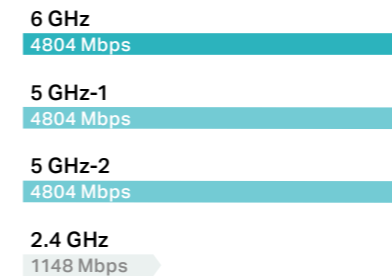

Up to 16 Gbps Quad-Band Wi-Fi and 10 Gbps Wired Connectivity

Top-Notch Hardware Brings Premium Connectivity

Unrivaled Speed for Multiple 8K

Stream multiple 8K videos with AXE16000 quad-band Wi-Fi speed. Boosted by 1024-QAM and HE160, AXE300 delivers astonishing wireless speeds with ultra-wide bandwidth, enabling instantaneous multi-stream media playback.