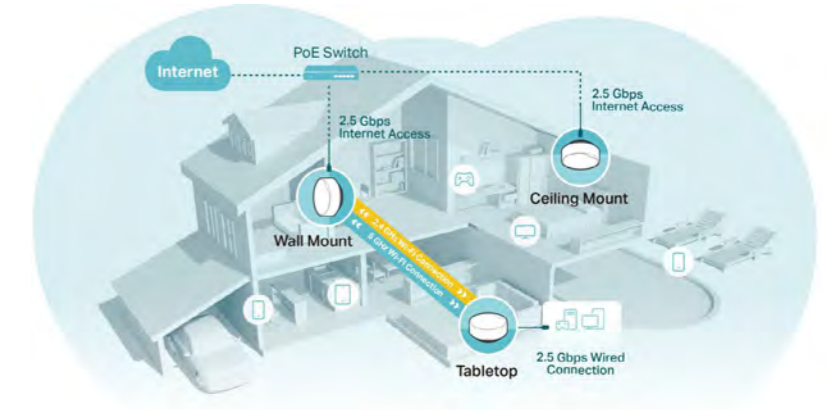

- Connect More Devices:** Deco handles traffic from even the busiest network, providing lag-free connections for up to 100 devices.
- Seamless Roaming:** Deco units work together to form a unified network. Walk through your home and stay connected with the fastest possible speeds.
- 2-in-1 Router and Access Point Modes:** Choose the mode for your actual demands and experience the maximum wireless flexibility.
- MU-MIMO Technology:** Simultaneously transfers data to multiple devices for faster performance.
- Quality of Service:** Prioritize devices for faster performance when needed.
- Robust Parental Controls:** Manage content and control when each device can access the internet.
- Setup Made Easier than Ever:** The Deco app walks you through setup step by step.
- Great Compatibility:** All Decos work together.

## Ceiling Mount Mesh Wi-Fi System with PoE

Wi-Fi 6

### Full-Scenario Mesh Wi-Fi, Everywhere

AX3000 Whole Home Mesh Wi-Fi 6 System with PoE

Deco X50-PoE

#### Flexible in Every Way

Deco X50-PoE lets you install, power, and access the internet exactly as you need. Place it on a tabletop or install it on a ceiling or wall with our adaptive accessories.

- Multiple Installation Options
- PoE/DC Power Supply
- Wired and Wireless Backhaul
- Supports Router/AP Mode