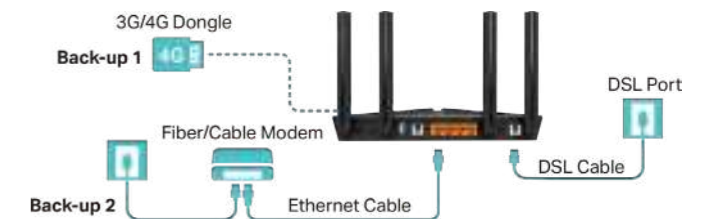

› Versatile Connectivity

Archer VX1800v is compatible with DSL, Ethernet access, and 3G/4G USB modems. Its Gigabit LAN/WAN port accepts connections from cable or fiber modems, and the USB 2.0 port supports 3G/4G dongles for a solid main or backup internet connection.