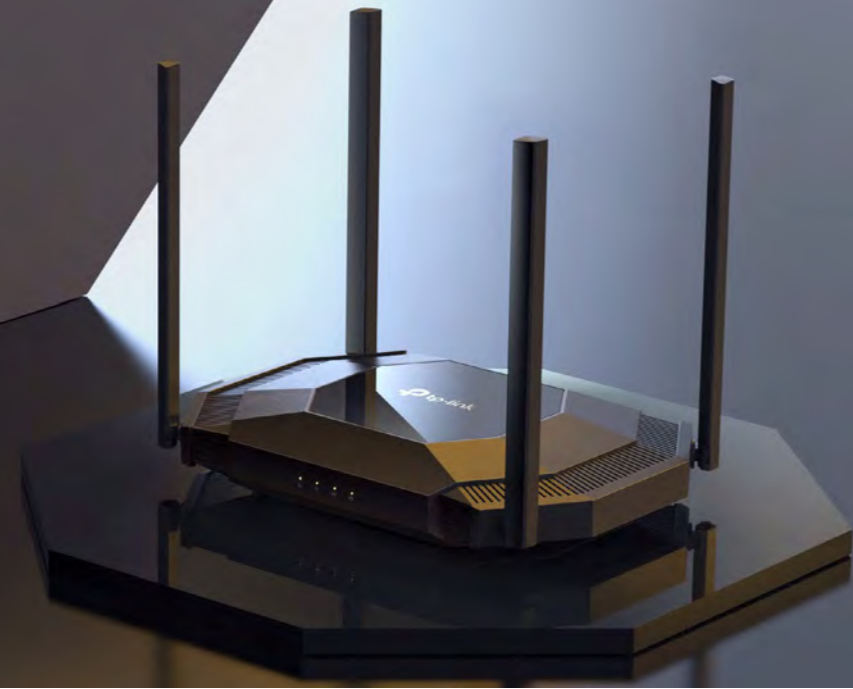

Ideal for Small Businesses

AX3000 Gigabit Wi-Fi 6 Access Point

Wi-Fi 6 | Dual-Band | Gigabit Port

TL-WA3001

TL-WA3001

AX3000 Gigabit Wi-Fi 6 Access Point

AX3000 Dual-Band Wi-Fi
2402 Mbps (5 GHz) and 574 Mbps (2.4 GHz)

160 MHz Channel Bandwidth
Expands Bandwidth to Double the Network Speed of Traditional 80 MHz

Refined Security
WPA3 Encryption

High-Speed Internet Access
Gigabit Ethernet Port

Upgraded Marketing
Captive Portal Supported

TL-WA1801

AX1800 Dual-Band Wi-Fi 6 Access Point

AX1800 Dual-Band Wi-Fi
1201 Mbps (5 GHz) + 574 Mbps (2.4 GHz)

Great Coverage
4x High-Performance Antennas with Beamforming

Refined Security
WPA3 Encryption

Upgraded Marketing
Captive Portal Supported

TL-WA1201

AC1200 Wireless Access Point

AC1200 Dual-Band Wi-Fi
867 Mbps (5 GHz) and 300 Mbps (2.4 GHz)

Great Coverage
4x High-Performance Antennas with Beamforming

Refined Security
WPA3 Encryption

High-Speed Internet Access
Gigabit Ethernet Port

Upgraded Marketing
Captive Portal Supported

TL-WA801N

300 Mbps Wireless N Access Point

N300 Wi-Fi Speed
300 Mbps Wi-Fi for Daily Needs

Great Coverage
2x High-Performance Antennas

Fast Internet Access
Fast Ethernet Port

Simplified Security
One-Step Wireless WPS Encryption

- **Passive PoE:** Use an Ethernet cable to simultaneously send data and electricity to wherever your AP may be located, even up to 100 feet away.
- **Multi-Mode:** Supports Range Extender, Access Point, Multi-SSID, and Client modes.

WHICH IS THE RIGHT TP-LINK WI-FI 7 (BE) WIRELESS ROUTER FOR YOU?

Product Type	Quad-Band	Tri-Band						Dual-Band
Product Image								
Model	BE900	BE805	BE800	BE700	BE550	GE800	GE650	BE230
Version	2.0	1.0	1.0	1.0	1.0	1.0	1.0	1.0
Wi-Fi Class	BE24000	BE19000	BE19000	BE15000	BE9300	BE19000	BE11000	BE3600
6 GHz Wi-Fi (Mbps)	11520	11520	11520	11520	5760	11520	5760	/
5 GHz Wi-Fi (Mbps)	5760 + 5760	5760	5760	2880	2880	5760	4320	2880
2.4 GHz Wi-Fi (Mbps)	1376	1376	1376	688	574	1376	574	688
CPU	Quad-Core CPU	Quad-Core CPU	Quad-Core CPU	Quad-Core CPU	Quad-Core CPU	Quad-Core CPU + 2 GB RAM	Quad-Core CPU + 1 GB RAM	Quad-Core CPU
Antenna	12x	10x	8x	6x	6x	8x	4x	4x
Ethernet Ports	1x 10 GE WAN/LAN, 1x 10 GE SFP+/RJ45 Combo WAN/LAN, 4x 2.5 GE LAN, 1x GE LAN	1x 10 GE WAN, 1x 10 GE LAN, 4x GE LAN	1x 10 GE WAN/LAN, 1x 10 GE SFP+/RJ45 Combo WAN/LAN, 4x 2.5 GE LAN	1x 10 GE WAN/LAN, 1x 2.5 GE WAN/LAN, 3x GE LAN	1x 2.5 GE WAN, 4x 2.5 GE LAN	1x 10 GE WAN/LAN, 1x 10 GE SFP+/RJ45 Combo WAN/LAN, 4x 2.5 GE LAN	1x 5 GE WAN, 1x 5 GE LAN, 3x 2.5 GE LAN	1x 2.5 GE WAN, 1x 2.5 GE LAN, 3x GE LAN
USB Ports¹	1x USB 3.0, 1x USB 2.0	2x USB 3.0	1x USB 3.0	1x USB 3.0	1x USB 3.0	1x USB 3.0	1x USB 3.0	1x USB 3.0
MU-MIMO	•	•	•	•	•	•	•	•
EasyMesh-compatible²	•	•	•	•	•	•	•	•
WPA3	•	•	•	•	•	•	•	•
Beamforming	•	•	•	•	•	•	•	•
Smart Connect	•	•	•	•	•	•	•	•
HomeShield	•	•	•	•	•	•	•	•
Antivirus	/	/	/	/	/	•	•	/
Parental Controls	•	•	•	•	•	•	•	•
QoS	•	•	•	•	•	•	•	•
AP Mode	•	•	•	•	•	•	•	•
Tether App	•	•	•	•	•	•	•	•
Works with Alexa	•	•	•	•	•	•	•	•
Works With Google Assistant	•	•	•	•	•	•	•	•
VPN Server	•	•	•	•	•	•	•	•
VPN Client	•	•	•	•	•	•	•	•
IoT Network	•	•	•	•	•	•	•	•

1. For Storage Sharing, Media Server, and FTP Server.

2. The EasyMesh function is still being developed on some models and will be supported in subsequent software updates.