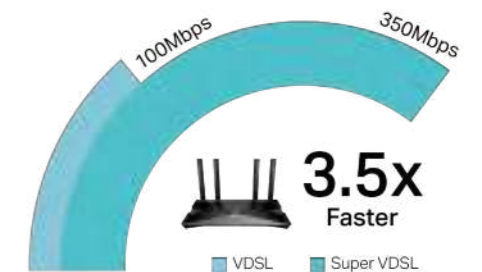

› Super VDSL

Archer VX1800v features super VDSL (VDSL2 Profile 35b), the latest generation of DSL technology. Downstream is increased up to 350 Mbps, 3.5x faster than its VDSL2 predecessor.