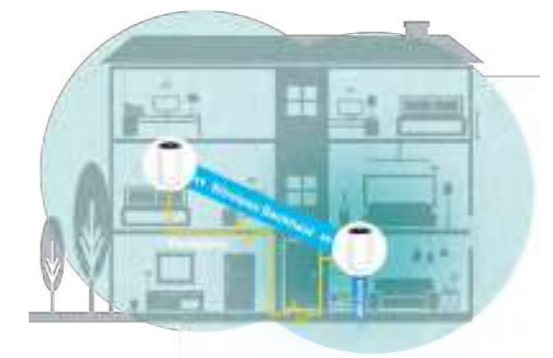

#### Wireless and Wired Backhaul Aggregation

Deco can connect wireless and wired backhaul with each unit simultaneously across different bands. This way, it delivers broader coverage with more stable and reliable connections.

#### Powerline Hybrid Backhaul

Powerline and wireless connections work together between Deco units to create stronger and more stable connections, reducing the impact of walls and other obstacles on signals.