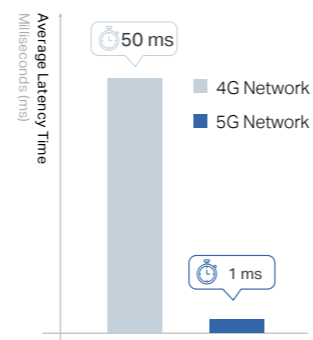

Lower latency, down to 1ms

Wi-Fi 7 Mesh: Faster, Broader, For More Devices

BE9300 Tri-Band Wi-Fi
Speeds up to 9214 Mbps

Up to 320 MHz Bandwidth on 6 GHz
Wider Bandwidth Brings the Ultimate Speed

Covers Every Corner of Your Home
Broader Whole Home Coverage

Connects Numerous Devices
Connects up to 200 Devices

Got a SIM Card? Then Plug and Play
With an integrated 5G modem and built-in SIM card slot, all you have to do is insert a nano SIM card and turn on the router.

Full 2.5 Gbps Wired Performance
3x 2.5 Gbps WAN/LAN ports offer up to 2.5 Gbps wired connection to meet all of your internet demands.

Deco X80-5G

5G Whole Home Wi-Fi 6 Router

- **Unrivaled Speed with 5G**
  Increases Download Speeds up to 5.0 Gbps, 33x Faster than 4G
- **Ultra-Low Latency**
  Fast Responsive Connections with Only 1 ms Latency
- **AX6000 Dual-Band Wi-Fi**
  4804 Mbps (5 GHz) + 1148 Mbps (2.4 GHz)
- **VoLTE Telephony**
  Supports VoLTE Telephony Features

Deco X50-5G

5G Whole Home Wi-Fi 6 Router

- **Unrivaled 5G**
  Faster Speed, Lower Latency, Enhanced Capacity
- **Ultra-Low Latency**
  Fast Responsive Connections with Only 1 ms Latency
- **AX3000 Dual-Band Wi-Fi**
  2402 Mbps (5 GHz) + 574 Mbps (2.4 GHz)
- **SIM Card Plug and Play**
  No Configuration Needed, Simply Plug and Play

Deco X50-4G

4G+ Whole Home Wi-Fi 6 Router

- **Internet Everywhere with 4G+ Speed**
  Provides Wi-Fi 6 Mesh Coverage through 4G+ Cat 6 Access
- **AX3000 Dual-Band Wi-Fi**
  2402 Mbps (5 GHz) + 574 Mbps (2.4 GHz)
- **SIM Card Plug and Play**
  No Configuration Needed, Simply Plug and Play

Deco X20-4G

4G+ Whole Home Wi-Fi 6 Router

- **Internet Everywhere with 4G+ Speed**
  Provides Wi-Fi 6 Mesh Coverage through 4G+ Cat 6 Access
- **AX1800 Dual-Band Wi-Fi**
  1201 Mbps (5 GHz) + 574 Mbps (2.4 GHz)
- **SIM Card Plug and Play**
  No Configuration Needed, Simply Plug and Play

Deco X10-4G

4G+ Whole Home Wi-Fi 6 Router

- **Internet Everywhere with 4G+ Speed**
  Provides Wi-Fi 6 Mesh Coverage through 4G+ Cat 6 Access
- **AX1500 Dual-Band Wi-Fi**
  1201 Mbps (5 GHz) + 300 Mbps (2.4 GHz)
- **SIM Card Plug and Play**
  No Configuration Needed, Simply Plug and Play

- **Seamless Roaming:** Deco units work together to form a unified network, ensuring you stay connected from anywhere.
- **Ultra-Low Latency:** Greater reduction in latency enables more responsive gaming and video chatting.
- **Minimized Wi-Fi Interference:** BSS Color technology avoids unnecessary slowdowns and minimizes Wi-Fi interference.
- **Improved Capacity:** OFDMA and MU-MIMO technologies enable simultaneous transmissions to over 150 devices.
- **Flexible Internet Access:** Multiple Gigabit WAN/LAN ports provide flexible access and lightning-fast wired performance.
- **Setup Made Easier than Ever:** The Deco app walks you through setup step by step.
- **Great Compatibility:** All Decos work together.