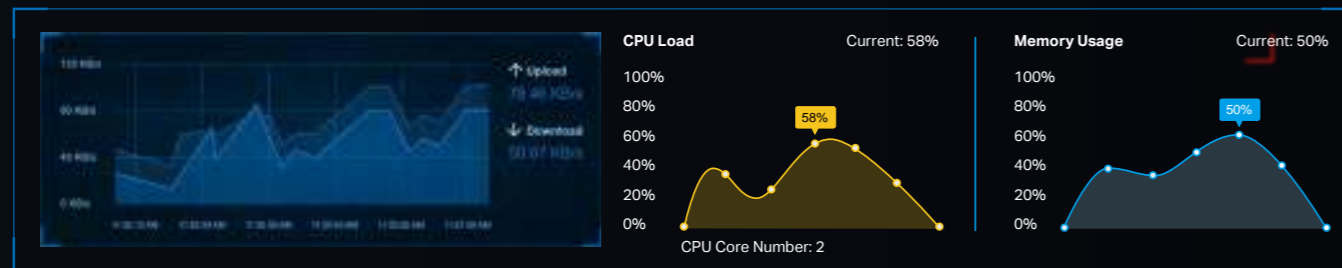

Game Center – Crafted for Winning

Game Center on Archer GE800 focuses on what pro gamers care about — accelerating gaming experiences, extremely low latency, and wired-level reliability — and provides a wide range of tools to help you win more.

»» Quad Acceleration for All Games

Accelerate game streams to ensure your gaming stays immersive and your network runs faster than your reaction speed.

Prioritize Game Applications with QoS

Automatically detects and optimizes gaming streams to accelerate your game applications to run at high speeds, even on a crowded network.

Prioritize Game Devices with the Gaming Port

Automatically prioritizes your game device traffic, letting you focus on play, not battling for bandwidth.

Mobile Game Acceleration

Minimize lag and latency for mobile gaming during network congestion to give yourself the edge whether you're playing solo or on a team.

Game Server Acceleration by GPN

Slash your game ping and packet loss with GPN (Gamers Private Network). A shorter path from gamers to game servers driven by real-time measurements and AI is your secret weapon for winning.

»» Easy-to-Use Game Panel and Traffic Monitoring

Real-Time Game Statistics

See the Internet rate, system utilization, and game duration of your network with just a glance on an exclusive game dashboard. This ensures every detail is tweaked the way you like.

Comprehensive Gaming Traffic Monitoring and Reports

Gain insight and better control of your gaming network with comprehensive gaming traffic reports. The traffic of various periods can be demonstrated, including devices, applications.

Hardware Forged for Gaming

»» Own the Fast Lane with a Dedicated Gaming Band