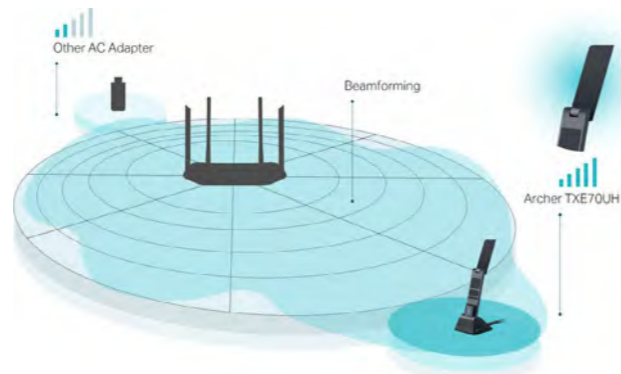

High-Gain Antennas with Beamforming

Two advanced high-gain antennas combine with Beamforming technology to create a stable Wi-Fi network across your home for an ideal surfing experience, even when your clients are far away.