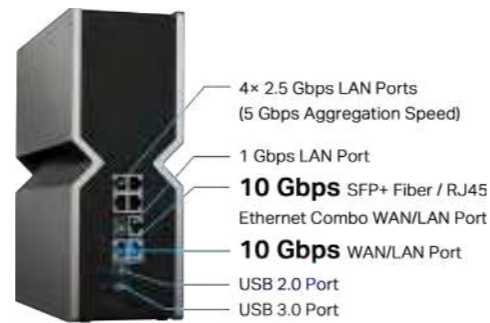

10GbE

10G and 2.5G Multi-Gigabit Ports — Multi-Gigabit Wired Connections to Unlock the Full Potential of Wi-Fi 7

TP-Link Wi-Fi 7 routers, range extenders, and Deco Whole Home Mesh Wi-Fi with 10GbE and 2.5GbE ports

▶ 10G and 2.5G WAN Ports Maximize Internet Access

10 Gbps and 2.5 Gbps WAN ports make full use of gigabit speeds from your local ISP. Break through the 1G bottleneck and drive your devices to peak performance. WAN/LAN support gives you remarkable flexibility to tailor both ports to fit your network's needs.