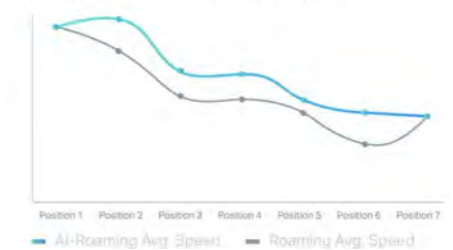

AI-Roaming Greatly Improves the Overall WiFi Performance

Comparison of Actual Network Speeds