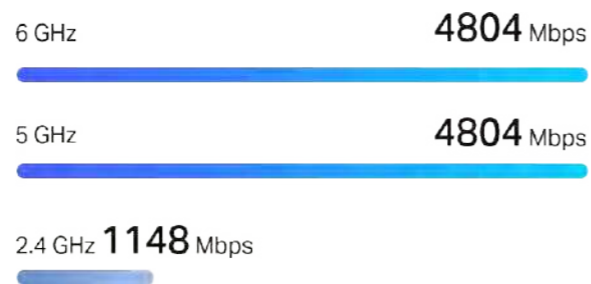

▶ Game-Changing Speeds

Archer AXE200 Omni, armed with a tri-band structure, lets you assign more devices to the dedicated bands for faster and smoother WiFi connections. With WiFi speeds entering the 10G era, experience cutting-edge 8K streaming and latency-free VR gaming.