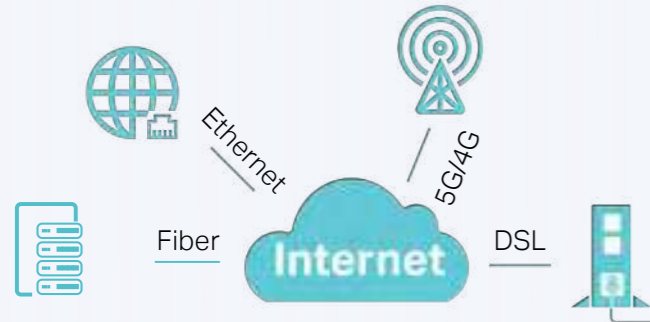

Whole Home Solution for All Scenarios

Indoor Networks

Flexible Internet Access