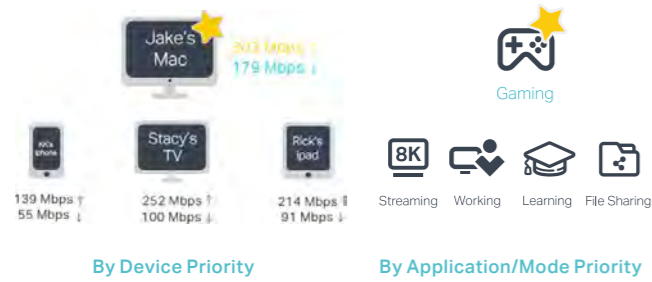

› **Quality of Service (QoS)**