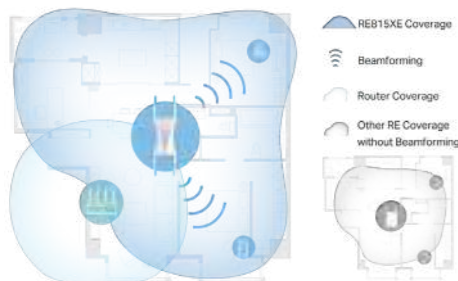

Broader Coverage

RE815XE's four external antennas create a stable wireless connection to any Wi-Fi router, boosting your network's coverage. Beamforming technology detects the location of devices and concentrates Wi-Fi towards them for stronger connections.