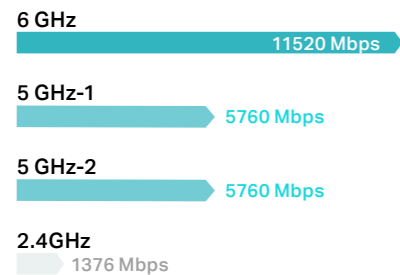

Up to 24 Gbps Quad-Band Wi-Fi and 10 Gbps Wired Connectivity

Top-Notch Design to Match Your Quality of Life

Quad-Band BE24000 Speeds for Multiple 8K

Stream multiple 8K videos with BE24000 Quad-band Wi-Fi speeds. Boosted by 4096-QAM and HE320, BE900 delivers astonishing wireless speeds with ultra-wide bandwidth, enabling instantaneous multi-stream media playback.