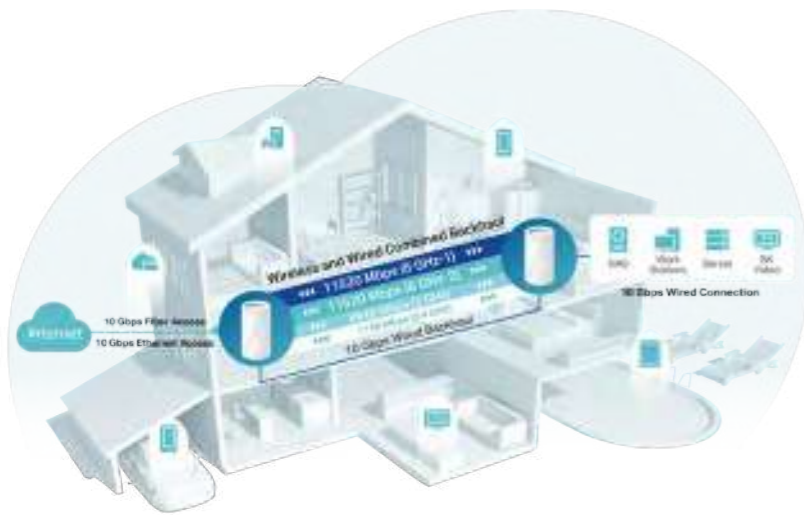

Ultra-Fast Quad-Band Experience with 16 Streams

Deco BE95, a Wi-Fi 7 powered quad-band system, boosts overall speeds up to a stunning 33 Gbps, ideal for demanding applications like 8K video and cloud gaming.

Unprecedented 10 Gig Experience, Wired or Wireless

Equipped with two 10 Gbps WAN/LAN ports — one RJ45 port and an RJ45/SFP+ combo port — Deco BE95 provides flexible support for both fiber and copper connections.

With the WAN/LAN autosensing ports, Deco BE95 matches 10 Gbps ISP network speeds. The second 10G port can serve as a wired backhaul between Deco units or be used as a LAN connection.⁸ Get the ultimate 10 Gbps experience whether wired or wireless to enjoy immersive real-time AR/VR gaming.

Wi-Fi 7 — Wi-Fi Like Never Before