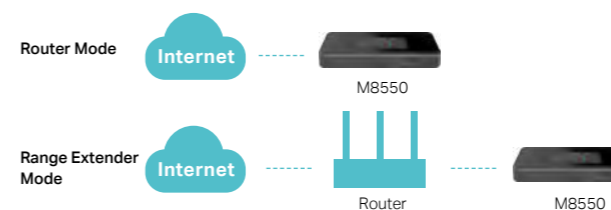

› 3-in-1 Mode

In addition to being a network device for mobile access, in order to obtain a more stable network connection, you can use the M8550 as a home router or range extender.