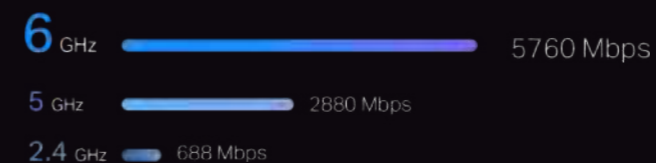

Unparalleled Tri-Band Speed

Stream multiple 8K videos with BE9300 Tri-band Wi-Fi speeds. Boosted by 4096-QAM and HE320, TBE550E delivers astonishing wireless speeds and ultra-wide bandwidth, enabling instantaneous multi-stream media playback.