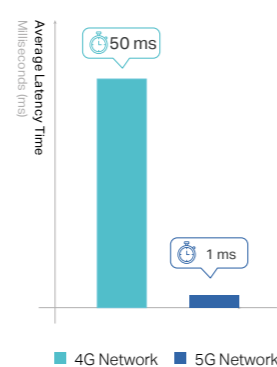

Lower latency, down to 1ms