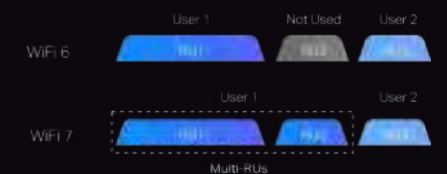

Higher Efficiency

Multi-RU increases data transfer efficiency by introducing a more flexible way for Resource Unit (RU) allocation. Preamble Puncturing, MLO, and flexible bandwidth combination further increase efficiency.