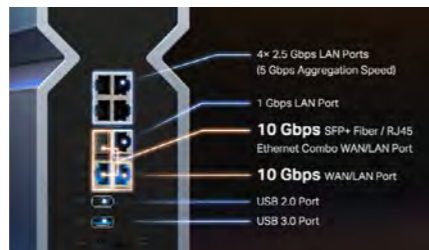

#### 10G Multi-Gig Internet Connection

Don't waste your gigabit internet access. BE900 is equipped with a 10 Gbps WAN/LAN Port, a 10 Gbps SFP+/RJ45 Combo WAN/LAN Port, and four 2.5 Gbps LAN ports, ensuring maximum flexibility and boosted throughput. With SFP+, NAS can be provided with high-speed fiber data transmissions.