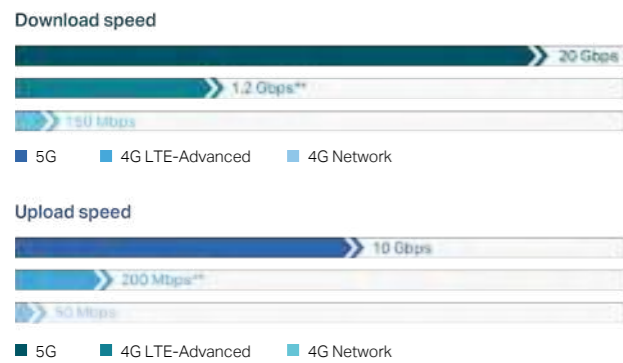

17x Faster than 4G, up to 20 Gbps*