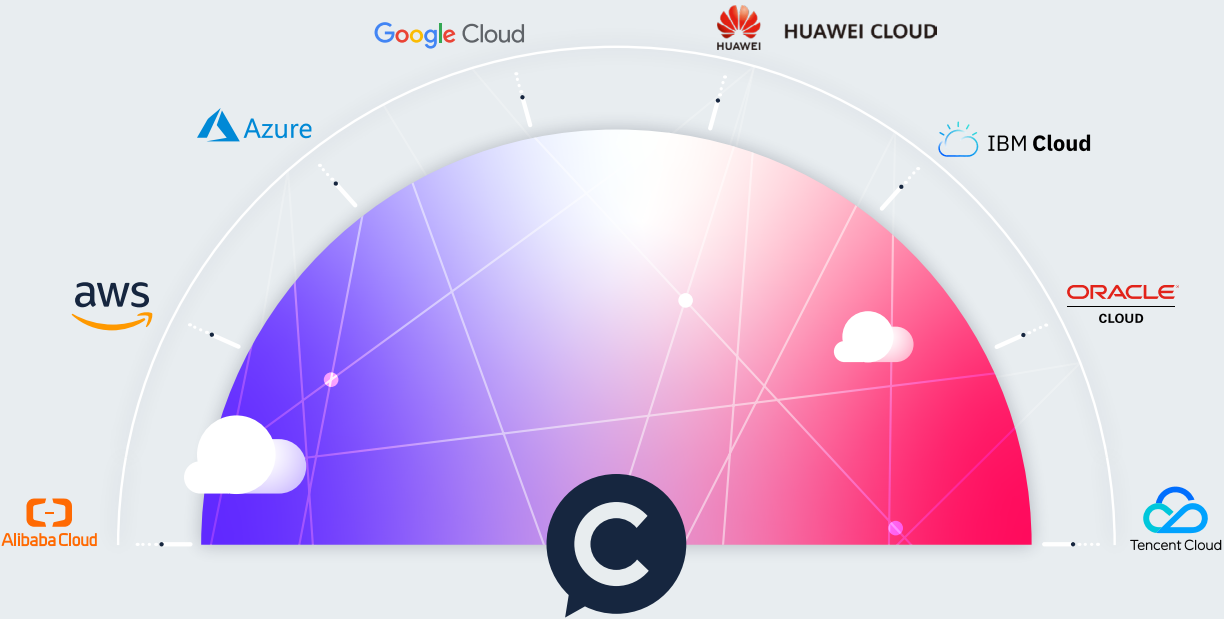

Connect to the **Cloud...fast** —

As the public cloud becomes the host for an increasing number of mission critical applications, network demands for security speed and agility are growing rapidly. Console Connect can help solve

these problems with business-critical connections that are simple, secure and flexible. Directly connect to major cloud platforms including:

Enhanced security

- Traffic over private links
- Fewer hops to destination
- Keep existing security policies

High performance

- 900 data centres in 50+ countries
- Backed by a multi redundant core (subsea) fibre backbone

Low cost

- Save up to 50% on egress pricing
- Ingress traffic free for all regions
- Free-up corporate bandwidth
- Pay only for what you use

Check out our **Cloud Partners** here