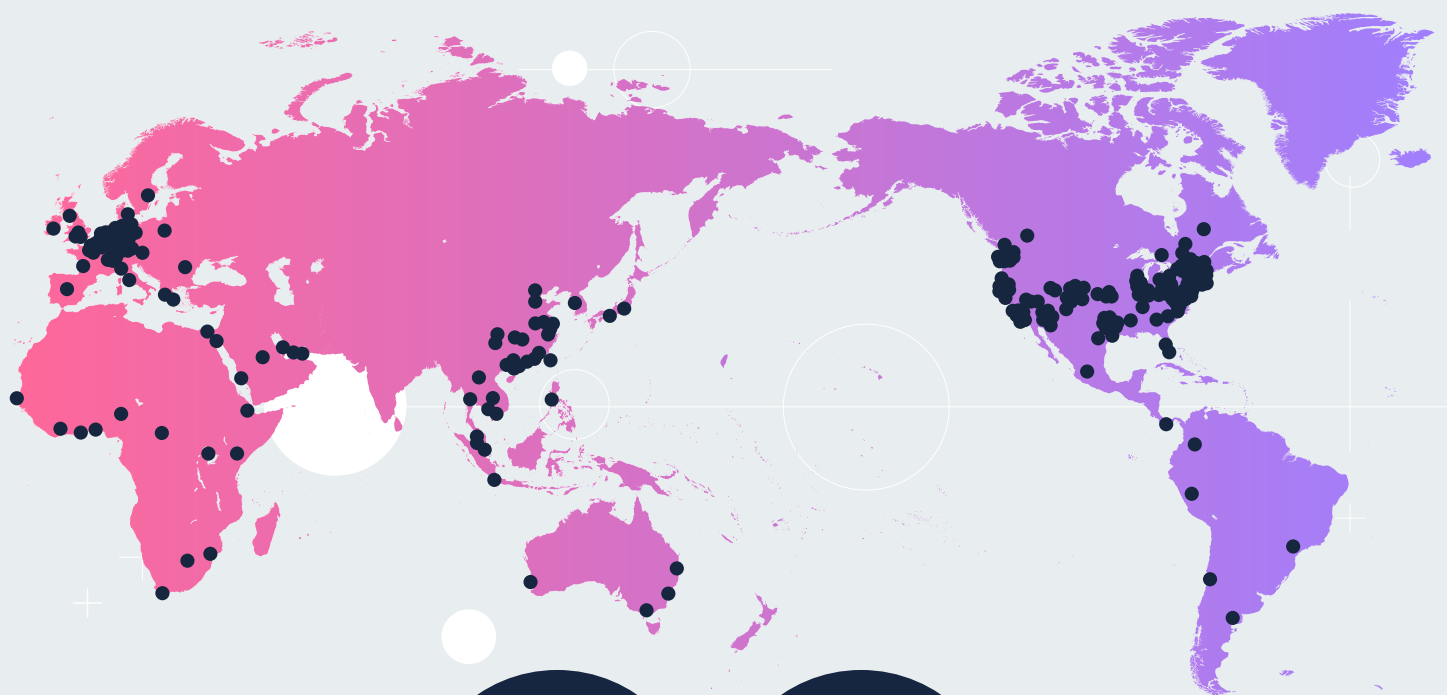

What sets Console Connect apart is that the platform runs on one of the world's largest MPLS networks that combines the flexibility of on-demand cloud with the security, reliability and performance of high-quality, owned infrastructure, physically separate to the public internet.

Console Connect is vendor, cloud and carrier neutral, with a growing, interconnected network of over 900+ data centres in 50+ countries.

Data centres and Console Connect locations

900+

Data centers

50+

Countries

Play Video

Global reach

With an extensive and resilient network infrastructure across the Americas, Europe, Africa, the Middle East and Asia-Pacific, we currently meet the international connectivity needs of enterprise and wholesale users in most cities around the world.