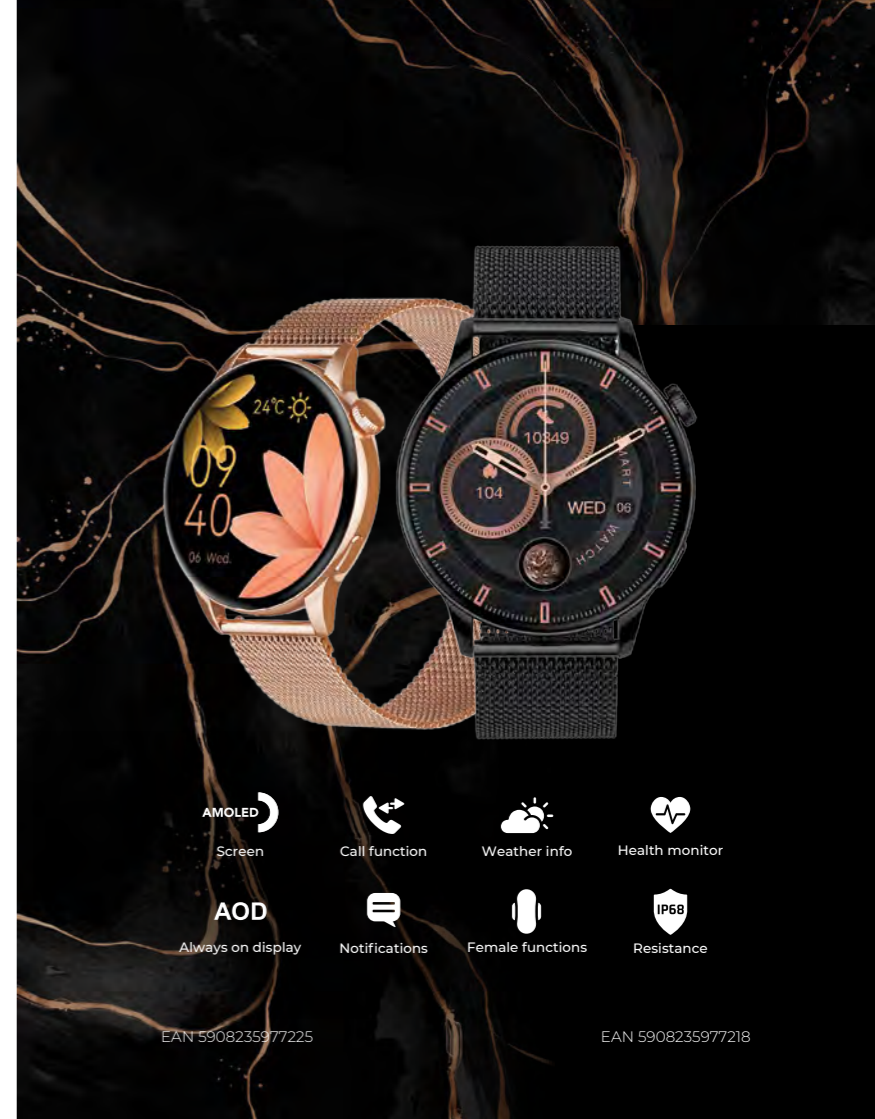

EAN 5908235977225

EAN 5908235977218