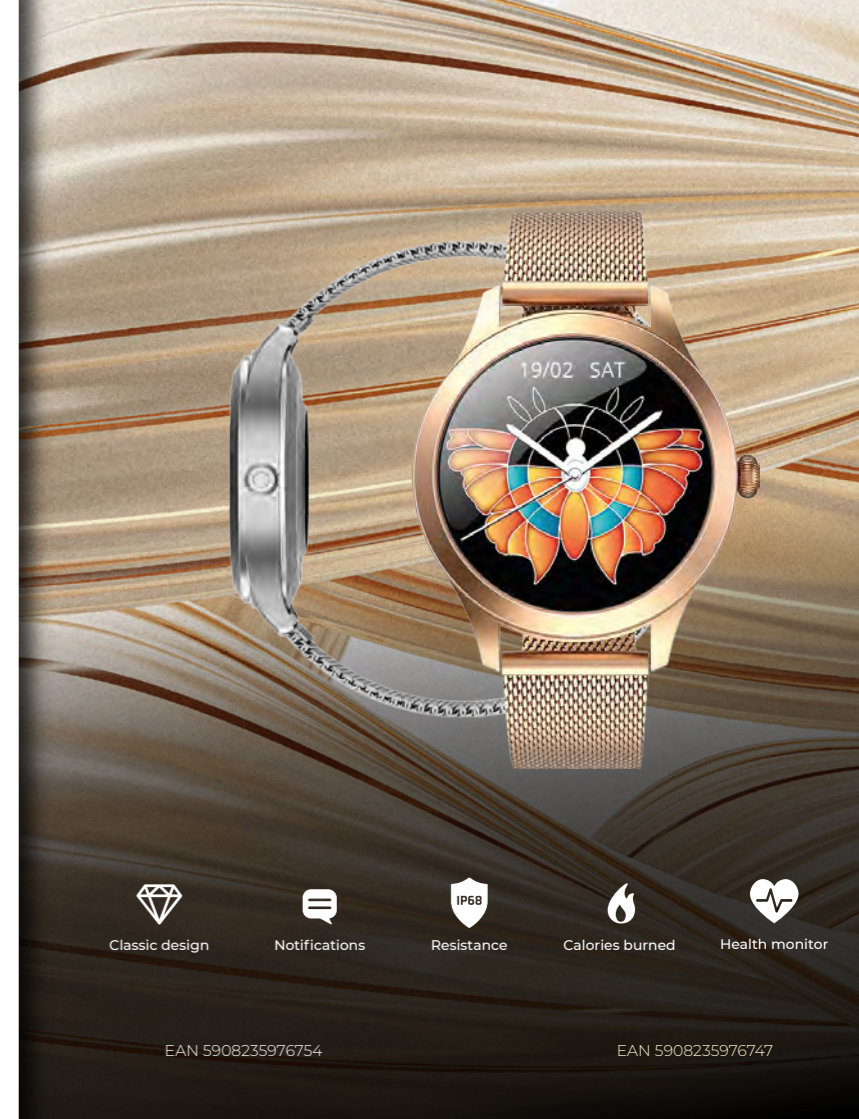

Classic design

Notifications

Resistance

Calories burned

Health monitor

EAN 5908235976754

EAN 5908235976747