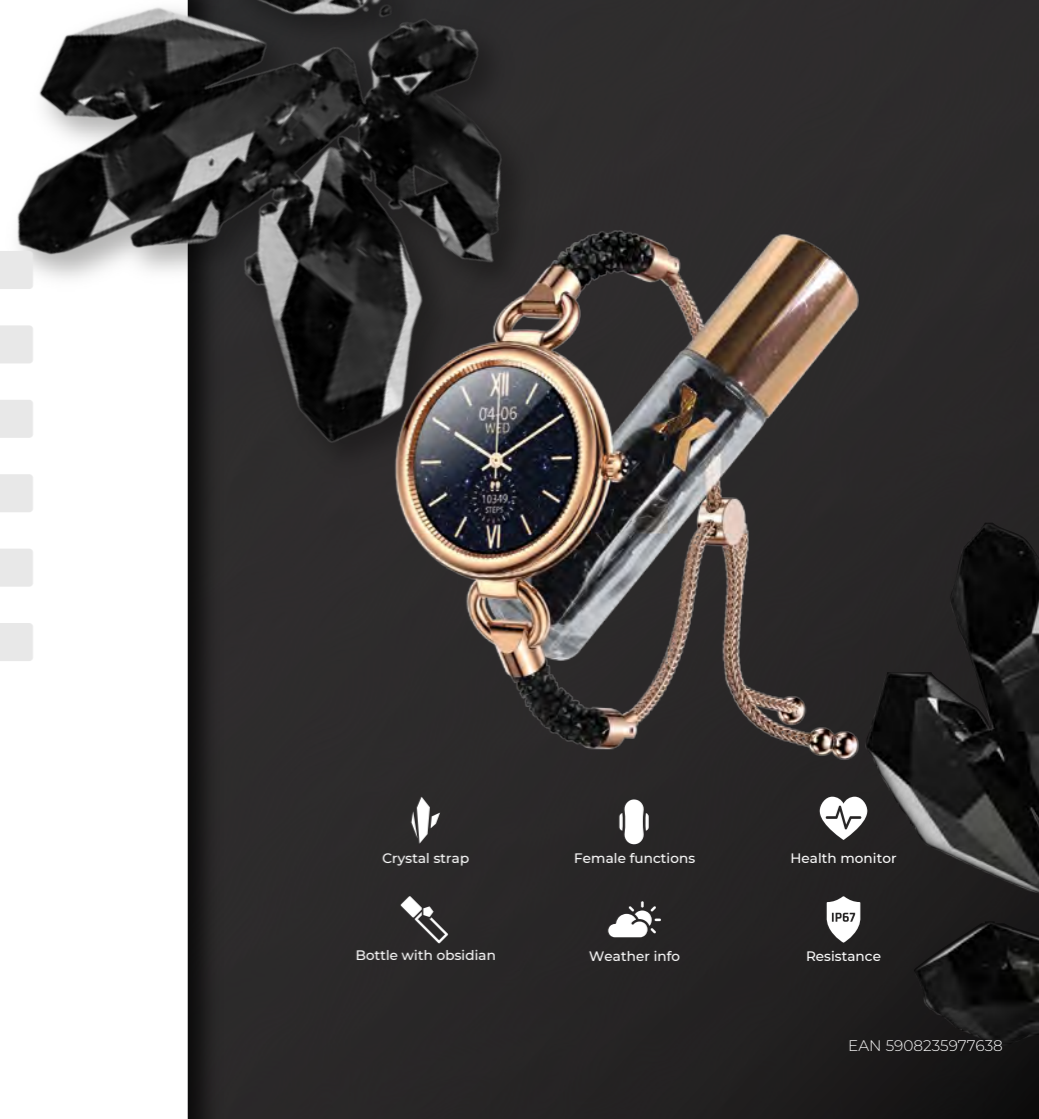

Functions

pedometer, heart rate, sleep monitor, blood pressure, saturation, music control, feminine functions, weather info, calories burned, sport modes, remote shutter, sedentary reminder, notifications

Giftbox (mm): 126x126x36,5

Carton box (mm): 640x265x205

Box in carton quantity: 50

FitCloud Pro